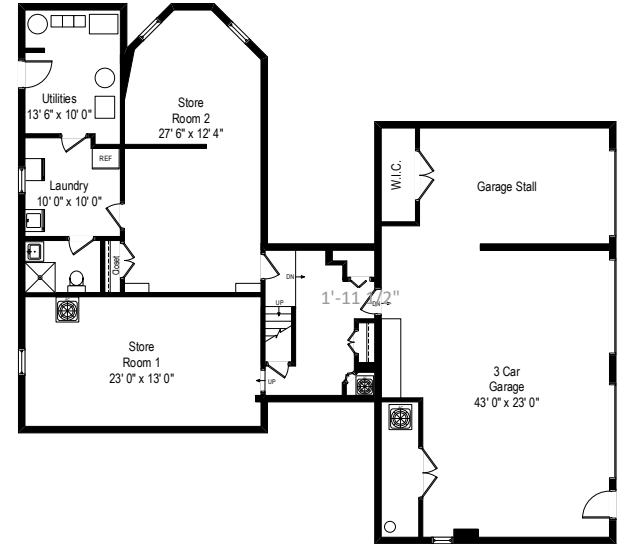

715 Seven Ponds Towd, Unit

First Level

Second Level

Lower Level

Real estate agents affiliated with The Corcoran Group are independent contractor and are not employees of The Corcoran Group. The Corcoran Group is a licensed real estate broker located at 660 Madison Ave., New York, NY. All information herein is intended for information purposes only and has been compiled from sources deemed reliable, but Corcoran makes not warranty or representation as to the accuracy thereof. All dimensions provided are approximate. To obtain exact dimensions, Corcoran advises you to hire a qualified architect or engineer. Equal Housing Opportunity.