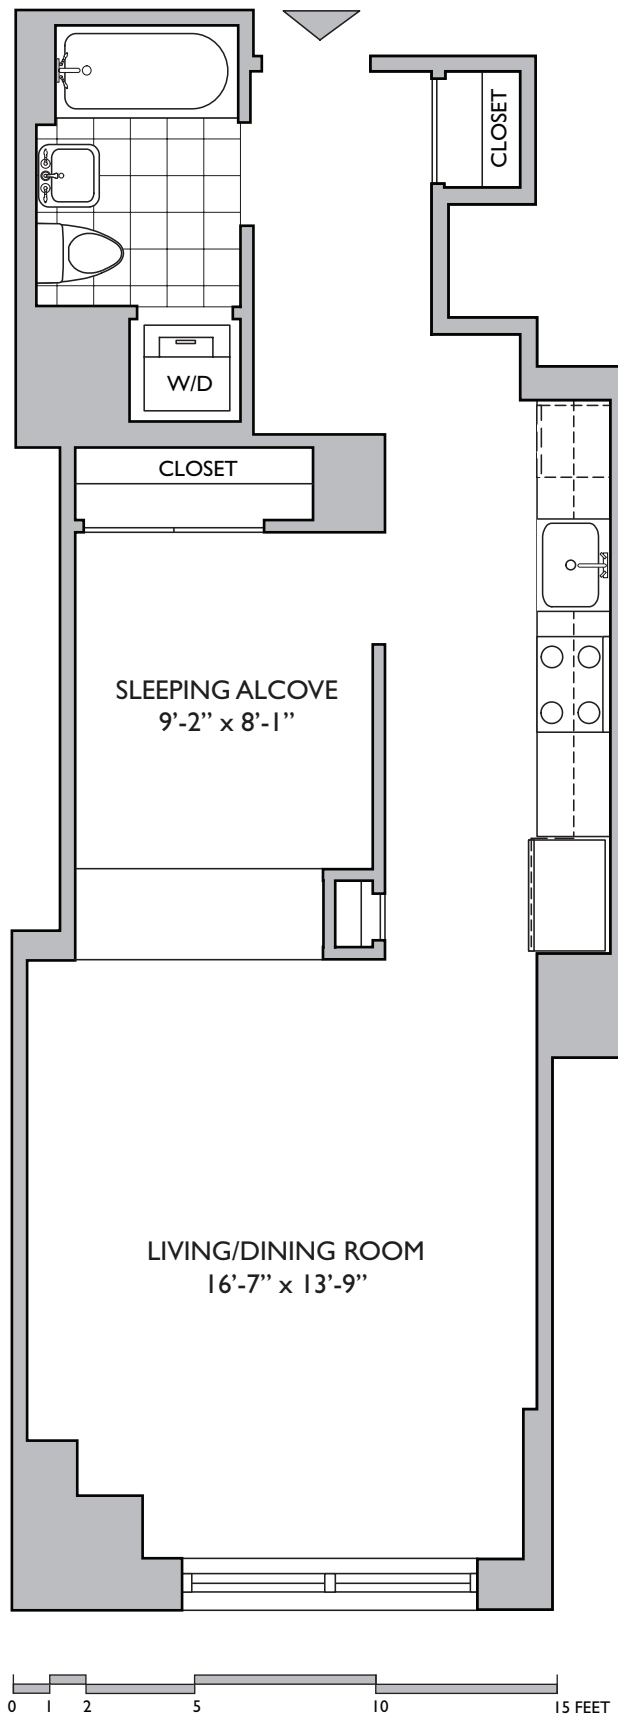

# Residence D

Alcove Studio, One Bath  
Floors 3 & 4  
630 Square Feet

# Residence E

Alcove Studio, One Bath  
Floors 5-8  
610 Square Feet

Floors 3 & 4

Floors 5-8

The above drawings are conceptual only and are subject to change without notice at the discretion of the developer. The residences square footage totals indicated above are approximate and may vary due to construction. Individual room dimensions may vary based on floor and due to construction. The developer reserves the right to make additions, deletions and modifications. See offering plan for complete details.