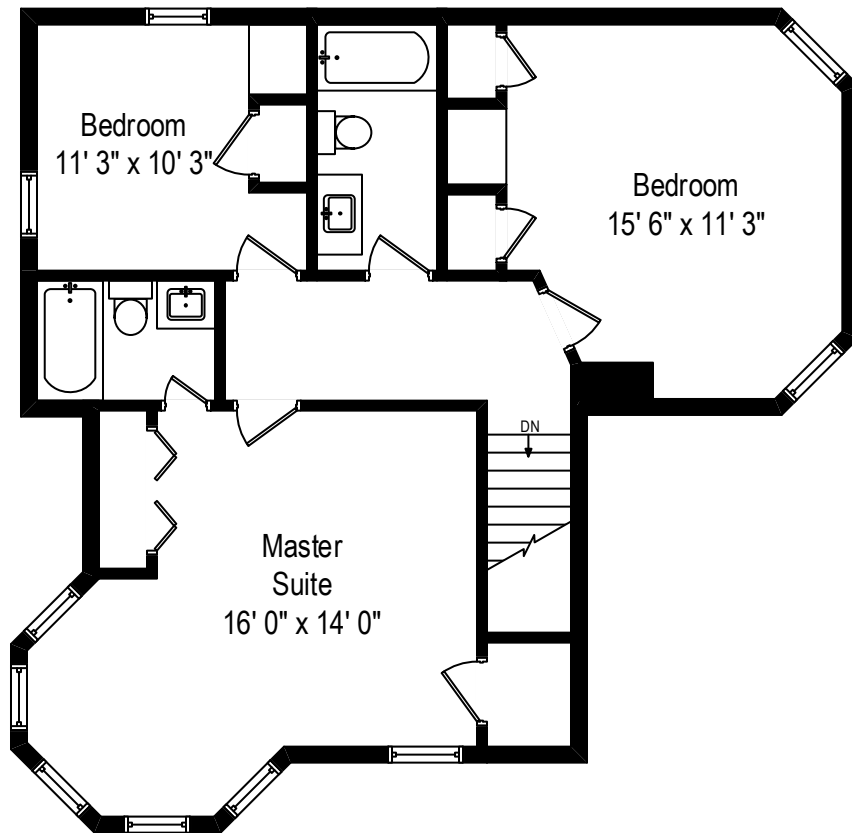

538 Deerfield Road – Water Mill, NY 11976

First Level

538 Deerfield Road – Water Mill, NY 11976

Second Level

All dimensions are approximate. This plan is for marketing purposes only.

538 Deerfield Road – Water Mill, NY 11976

Lower Level

All dimensions are approximate. This plan is for marketing purposes only.