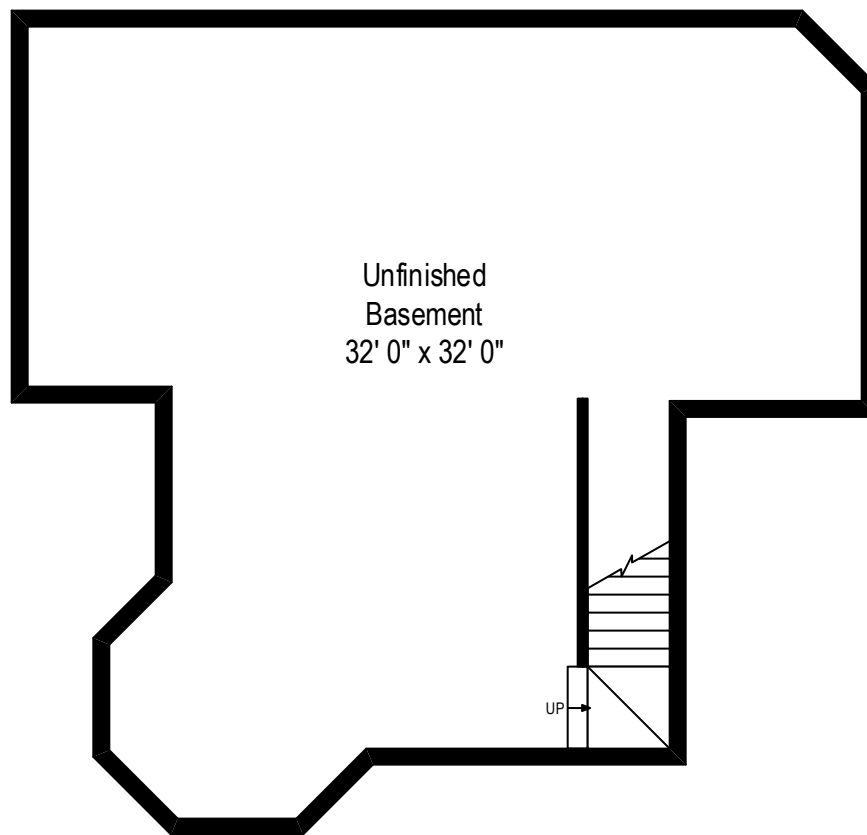

538 Deerfield Road – Water Mill, NY 11976

First Level

538 Deerfield Road – Water Mill, NY 11976

Second Level

All dimensions are approximate. This plan is for marketing purposes only.

538 Deerfield Road – Water Mill, NY 11976

Lower Level

All dimensions are approximate. This plan is for marketing purposes only.