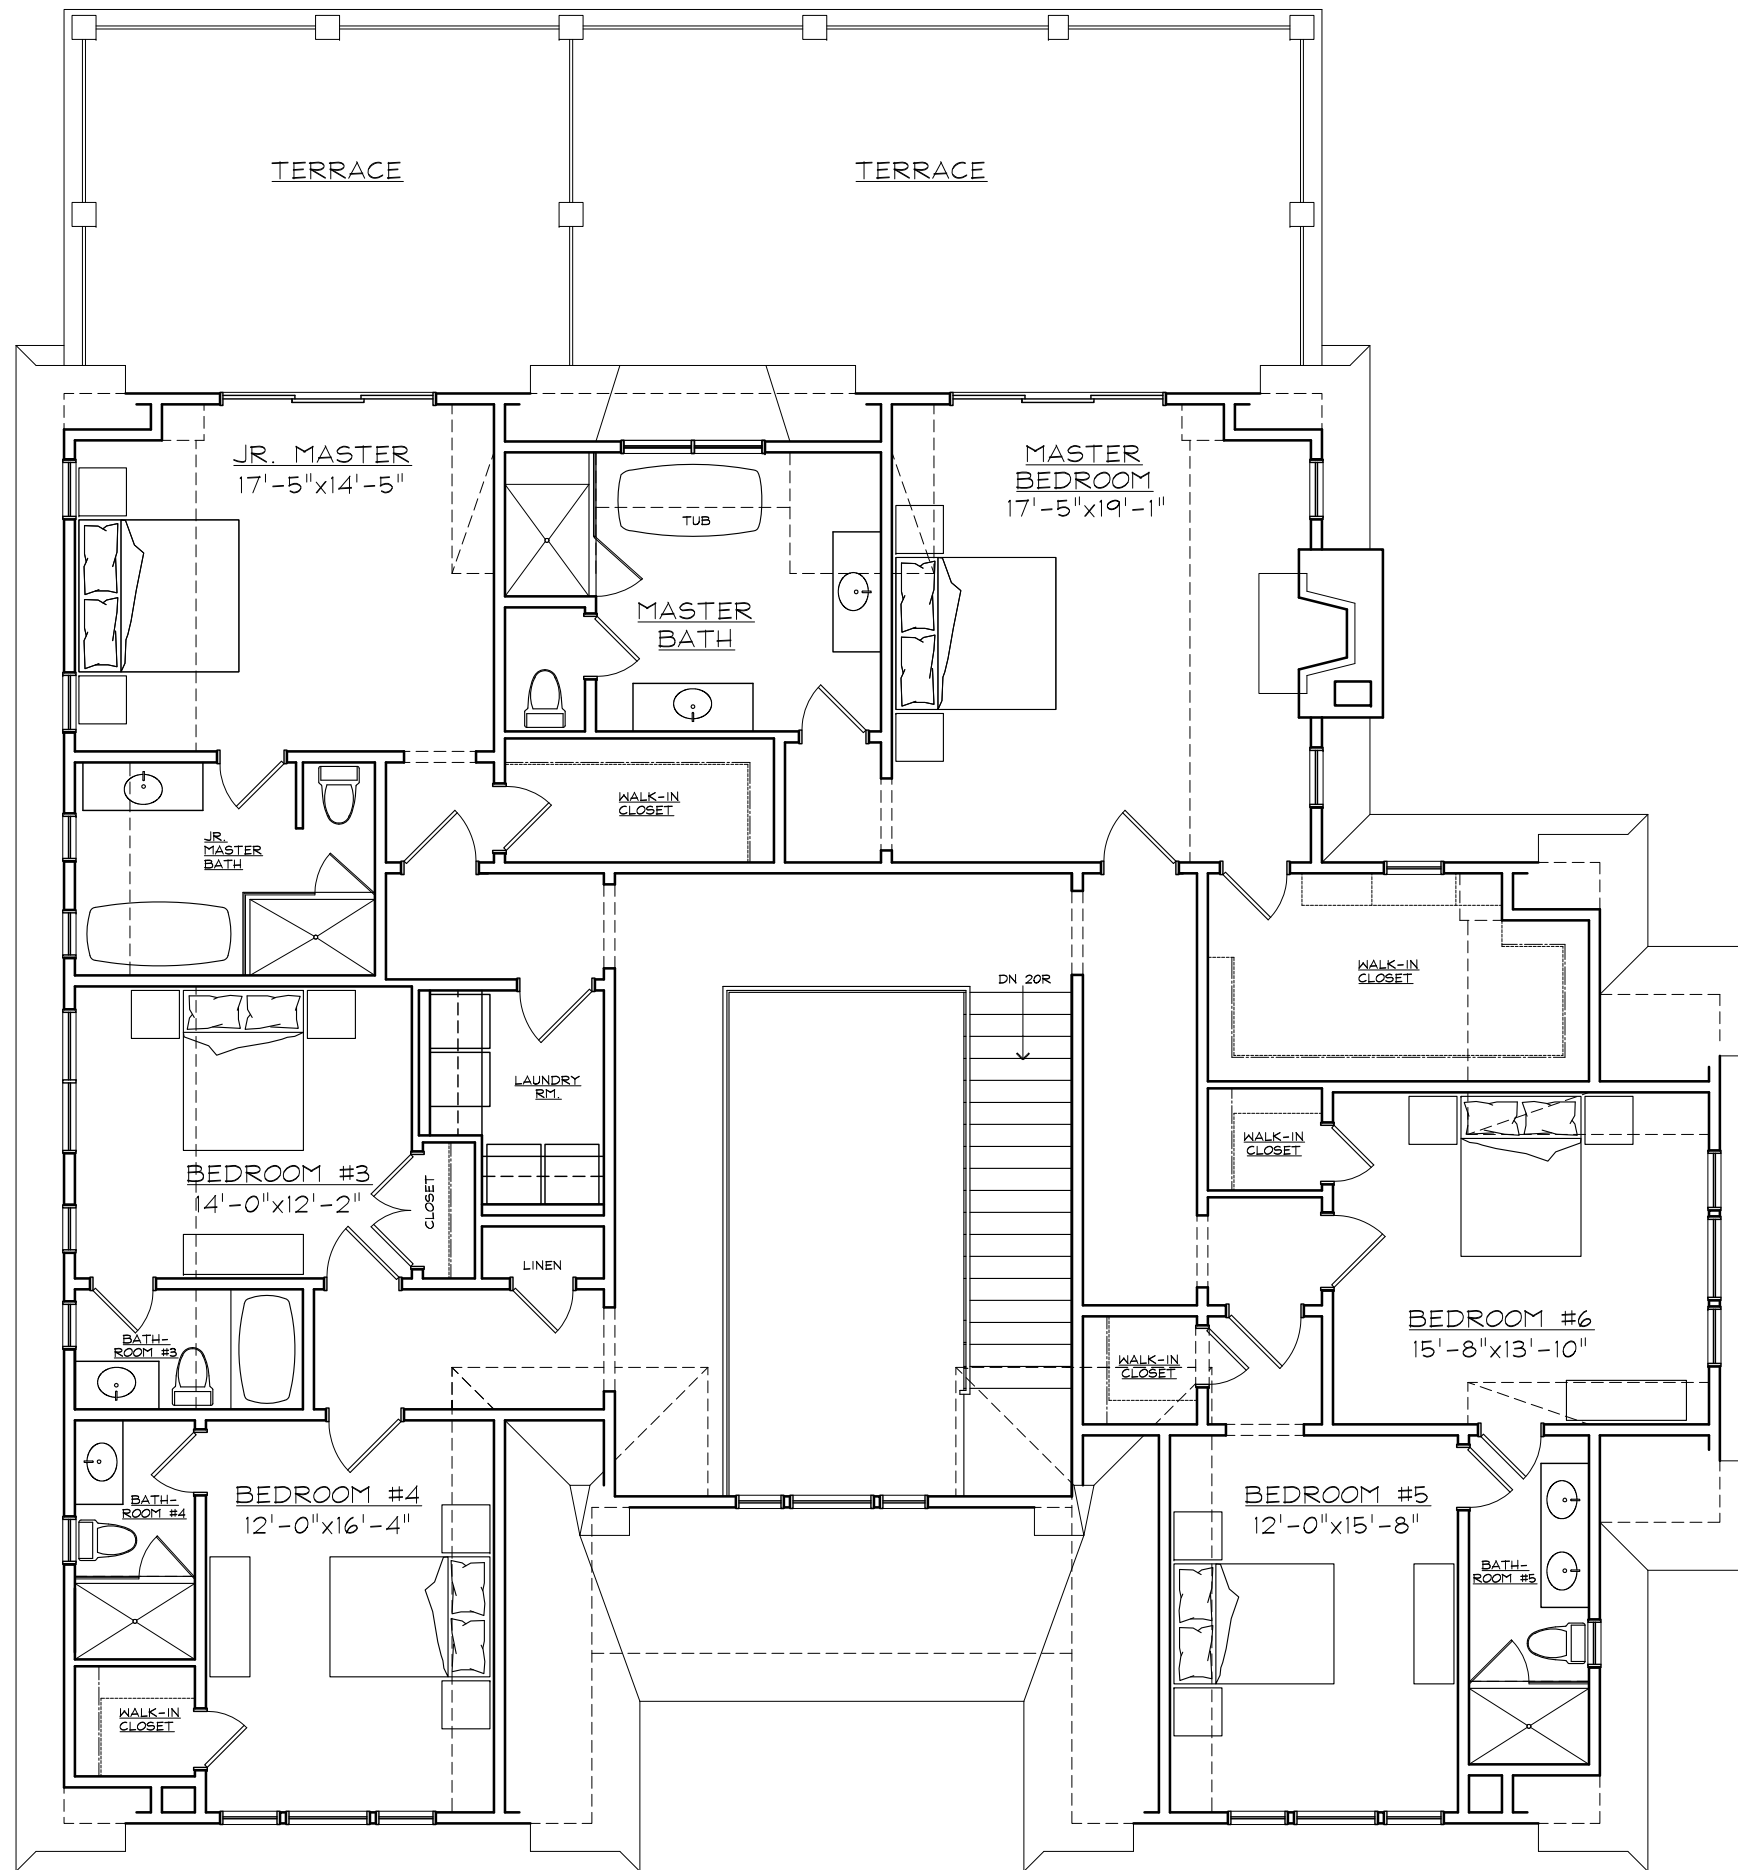

FIRST FLOOR PLAN
DEERFIELD LOT 2

2,470 SQ. FT.
TOTAL 5,370 SQ. FT.

SECOND FLOOR PLAN
DEERFIELD LOT 2

2,900 SQ. FT.

B A S E M E N T P L A N
D E E R F I E L D L O T 2 1,965 SQ. FT.