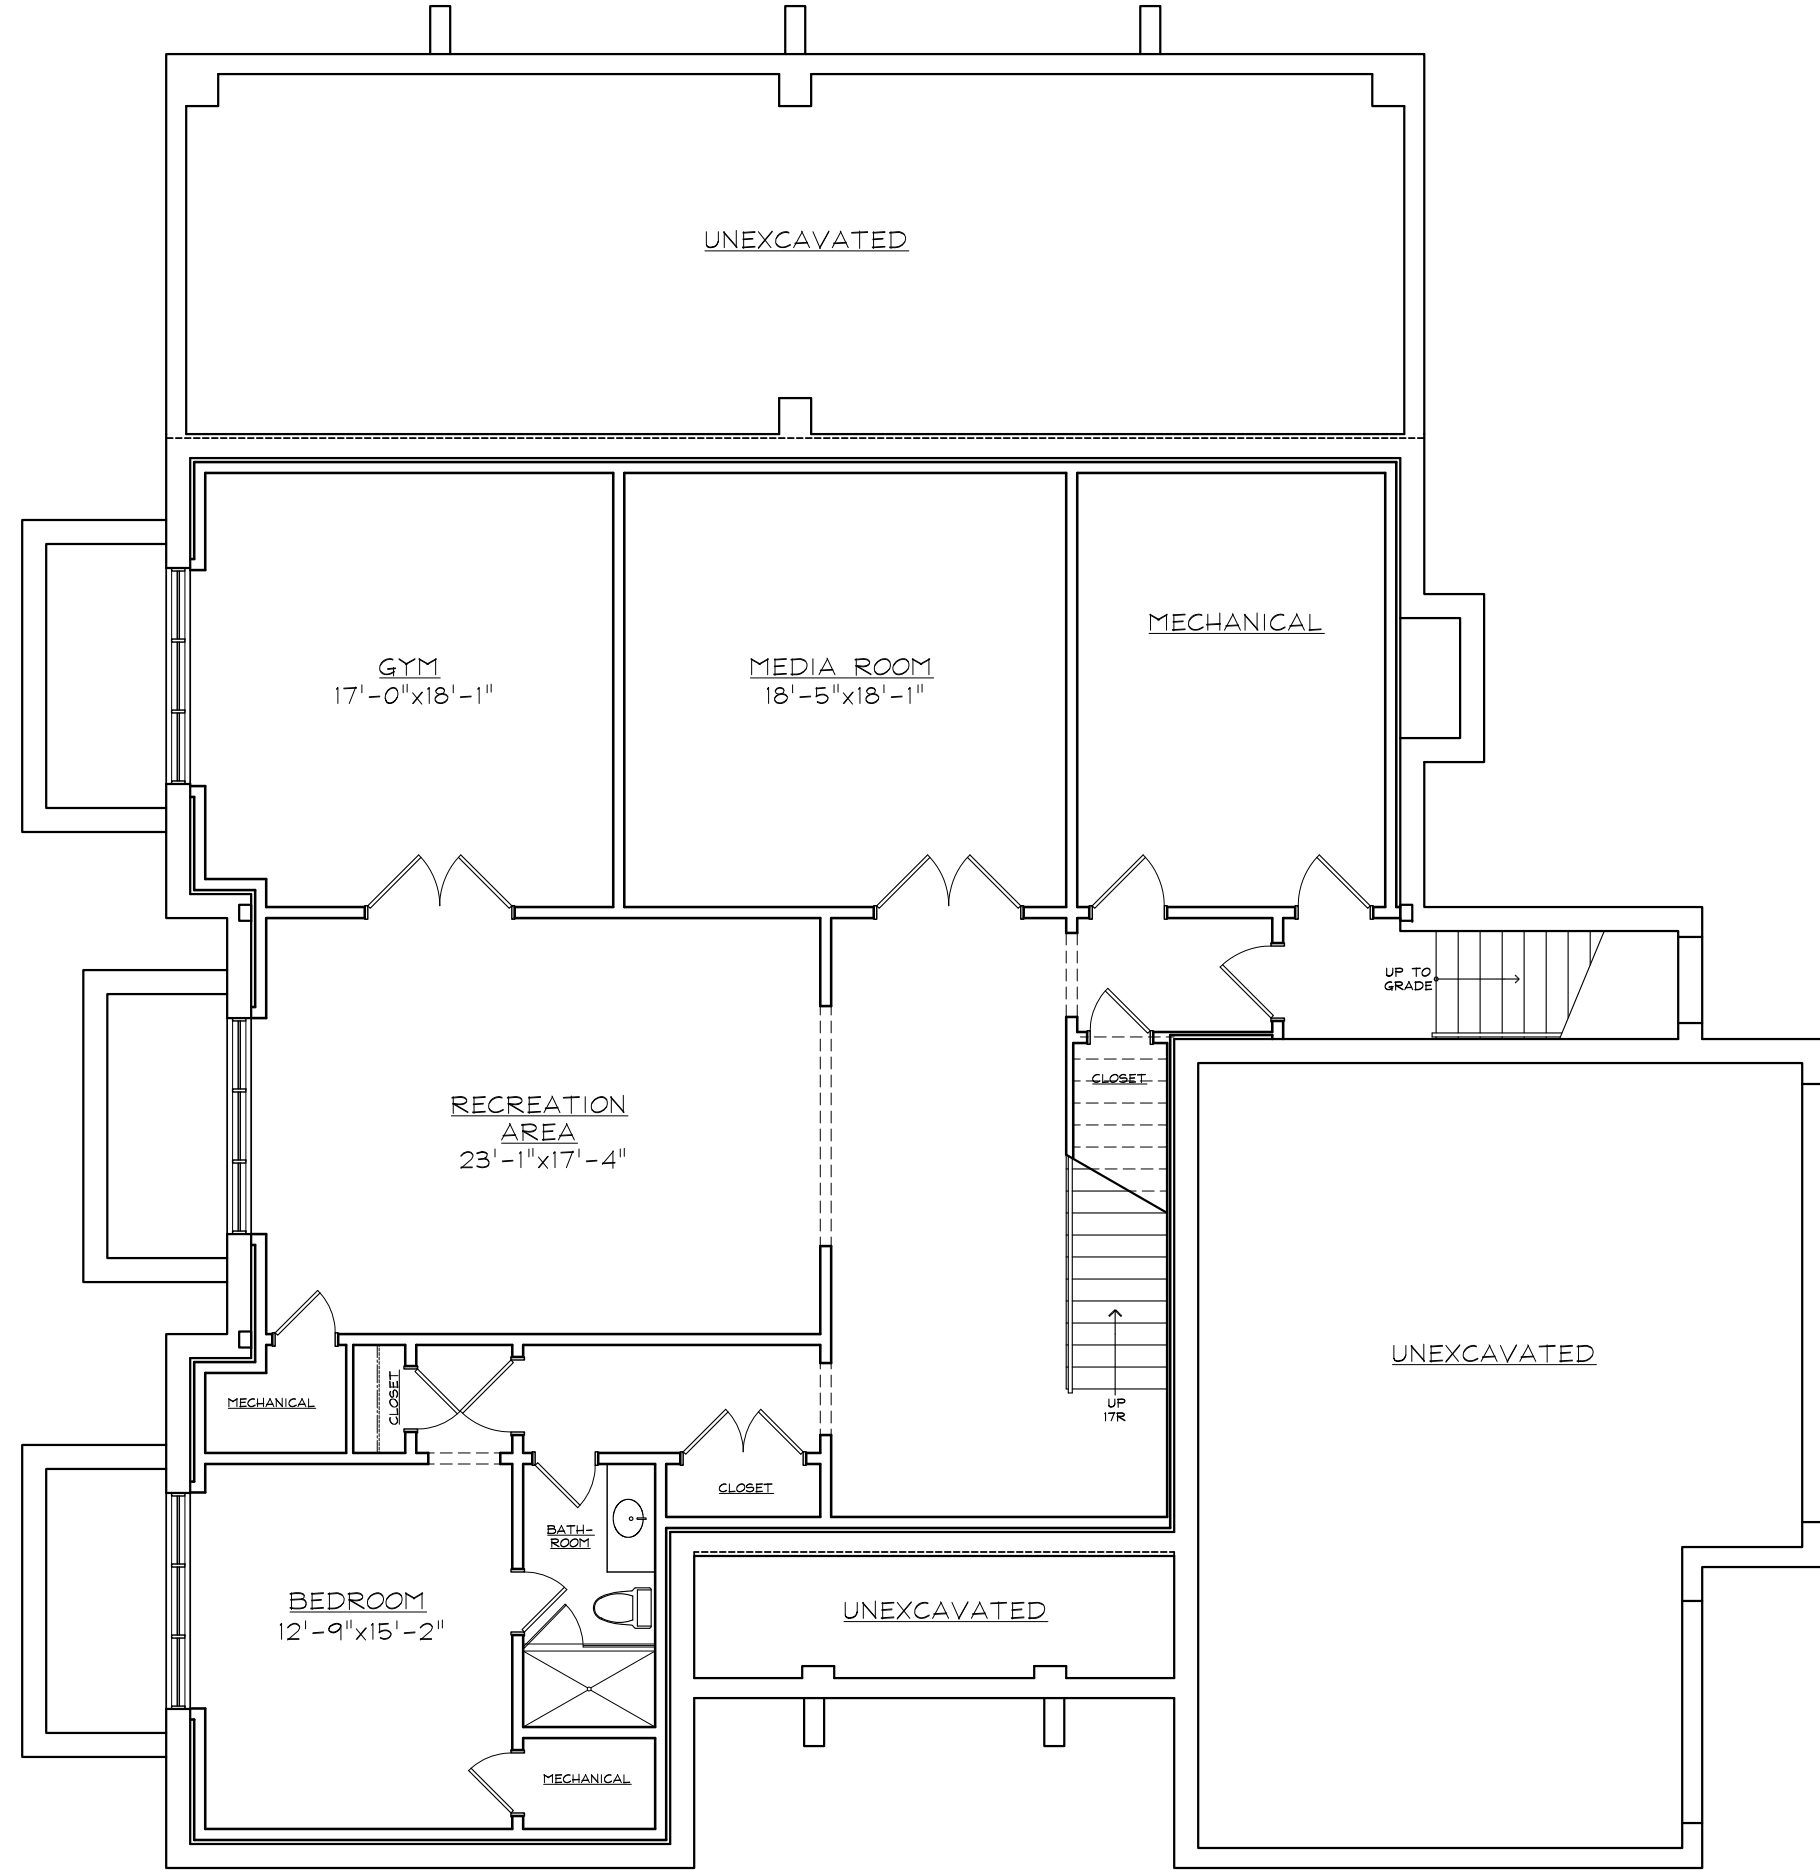

FIRST FLOOR PLAN
DEERFIELD LOT 2

2,470 SQ. FT.
TOTAL 5,370 SQ. FT.

SECOND FLOOR PLAN
DEERFIELD LOT 2

2,900 SQ. FT.

B A S E M E N T P L A N
D E E R F I E L D L O T 2 1,965 SQ. FT.