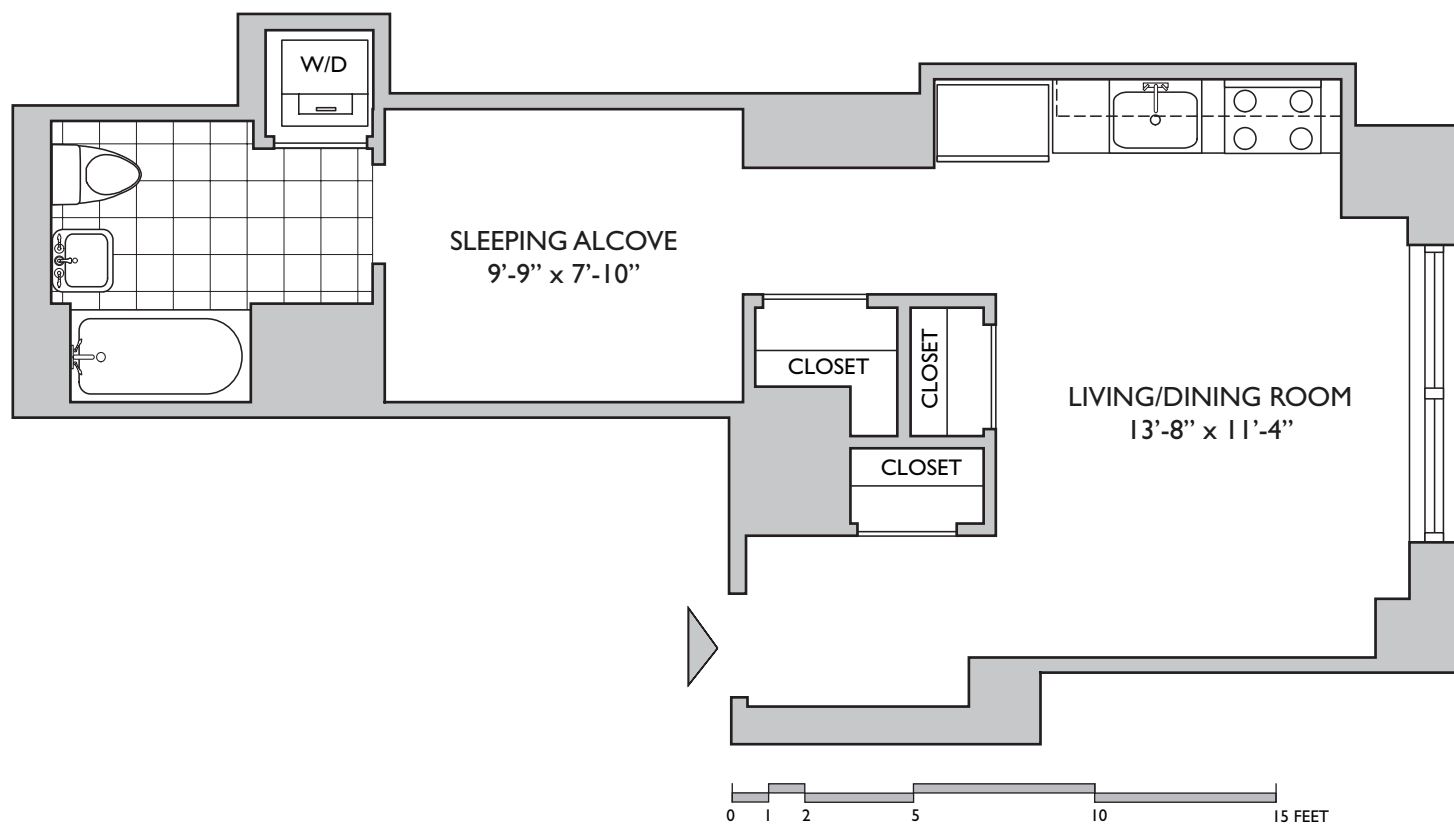

Residence C

Alcove Studio, One Bath

Floors 5-8

484 Square Feet

oro
306 GOLD STREET

The above drawings are conceptual only and are subject to change without notice at the discretion of the developer. The residences square footage totals indicated above are approximate and may vary due to construction. Individual room dimensions may vary based on floor and due to construction. The developer reserves the right to make additions, deletions and modifications. See offering plan for complete details.