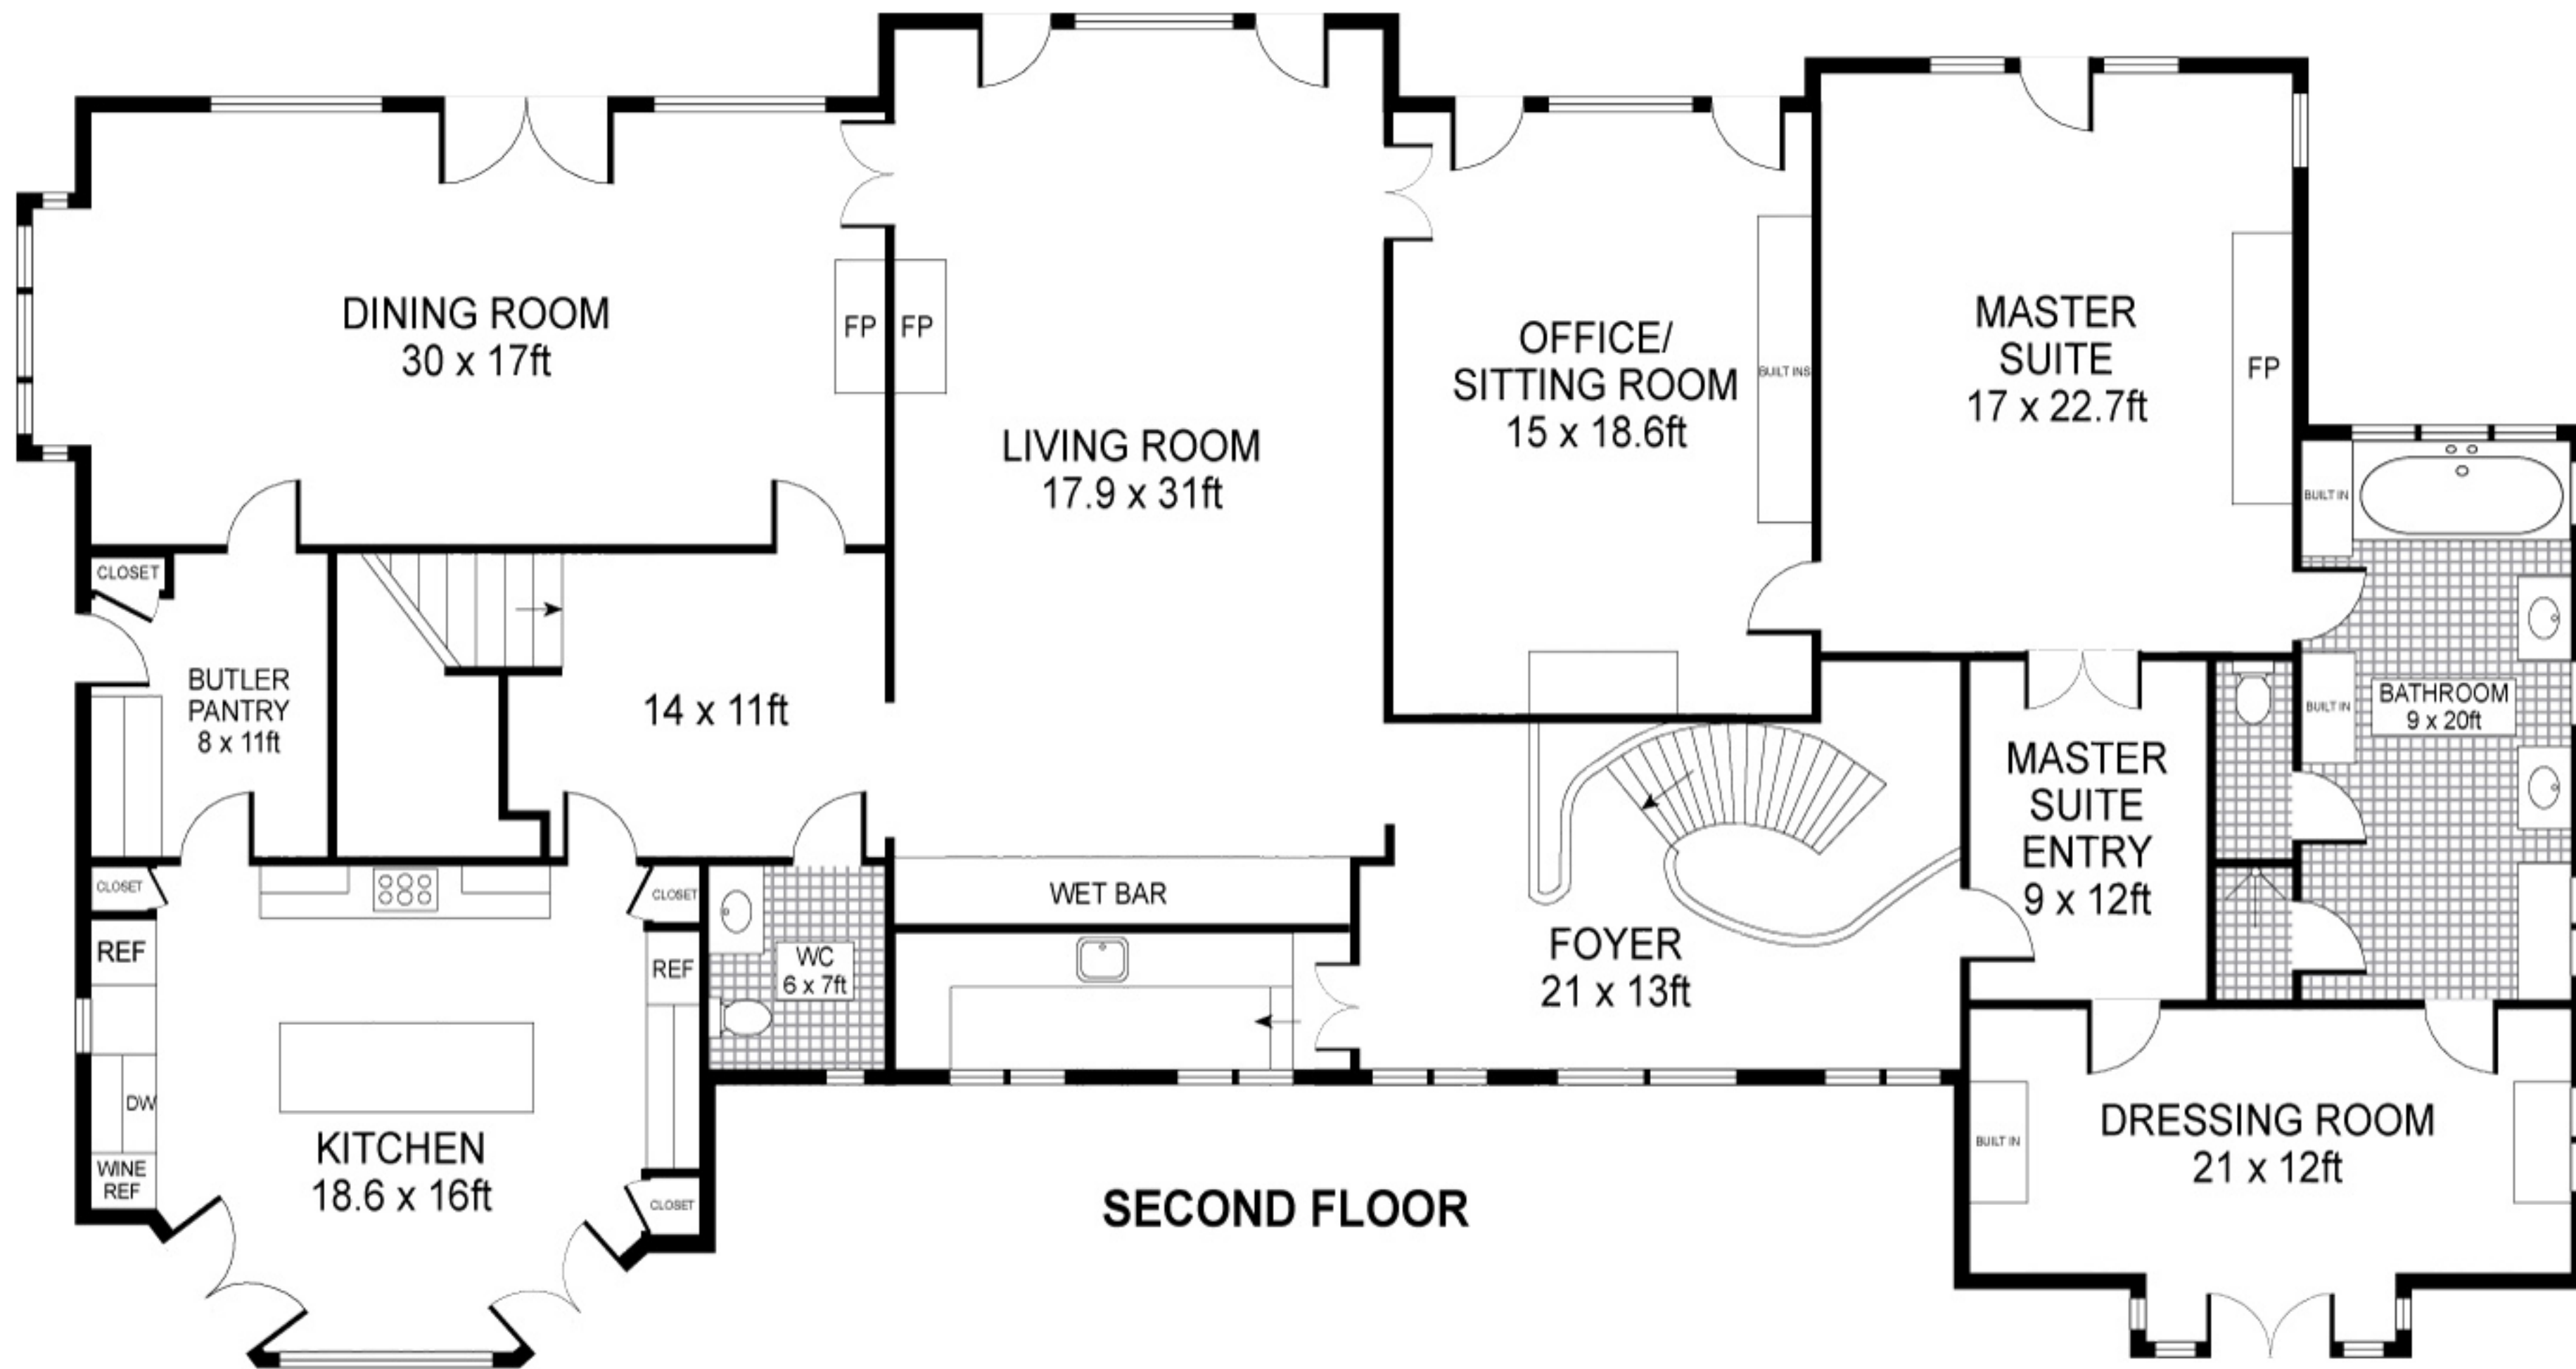

**FIRST FLOOR**

INT: 3 989 ft<sup>2</sup>

Scale in feet. Indicative only. Dimensions are approximate. All information contained herein is gathered from sources we believe to be reliable. However, we cannot guarantee its accuracy and interested persons should rely on their own enquiries.

INT: 3 309 ft<sup>2</sup>

Scale in feet. Indicative only. Dimensions are approximate. All information contained herein is gathered from sources we believe to be reliable. However, we cannot guarantee its accuracy and interested persons should rely on their own enquiries.

1900 Meadow, Lane