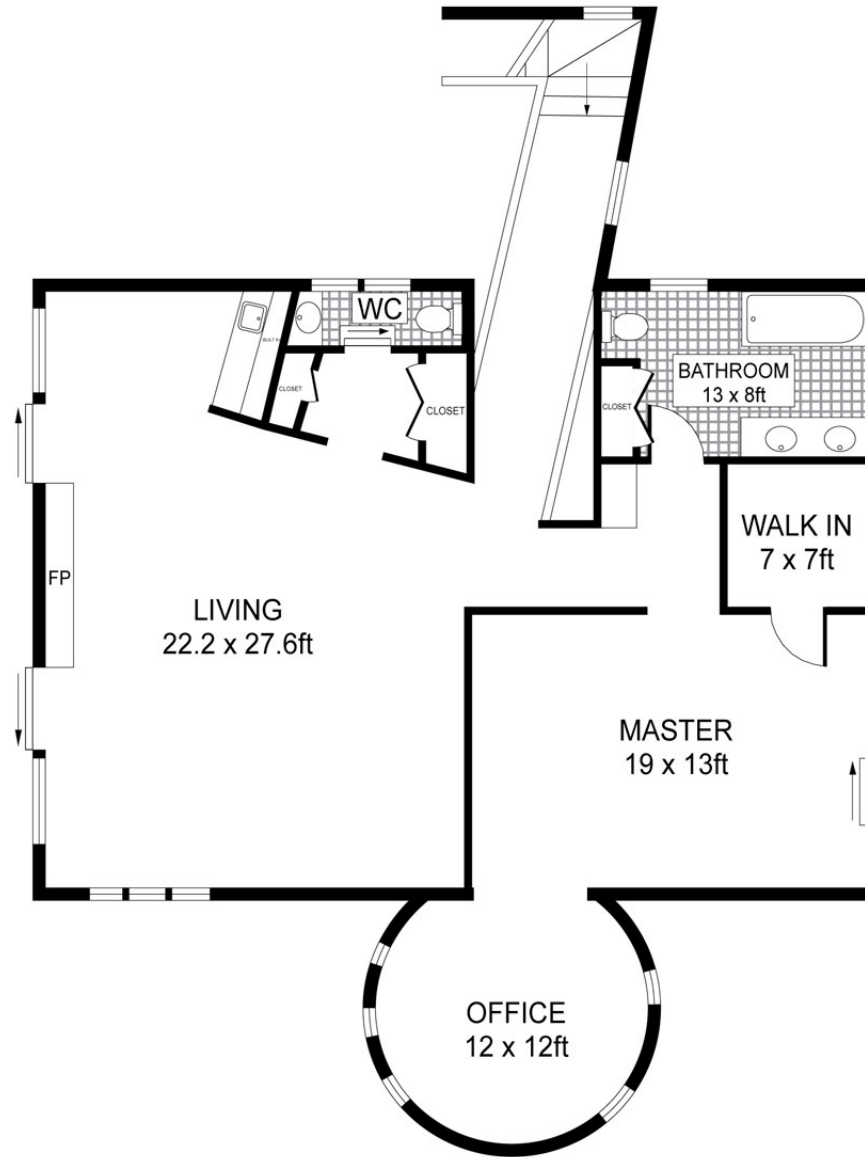

Scale in feet . Indicative only. Dimensions are approximate. All information contained herein is gathered from sources we believe to be reliable. However we cannot guarantee its accuracy and interested persons should rely on their own enquiries.

INT : 1,454 ft²

146 Meadowlark Lane, Bridgehampton

SECOND FLOOR

Scale in feet . Indicative only. Dimensions are approximate. All information contained herein is gathered from sources we believe to be reliable. However we cannot guarantee its accuracy and interested persons should rely on their own enquiries.

INT : 1,249 ft²

FINISHED BASEMENT

Scale in feet . Indicative only. Dimensions are approximate. All information contained herein is gathered from sources we believe to be reliable. However we cannot guarantee its accuracy and interested persons should rely on their own enquiries.

INT : 813.1 ft²