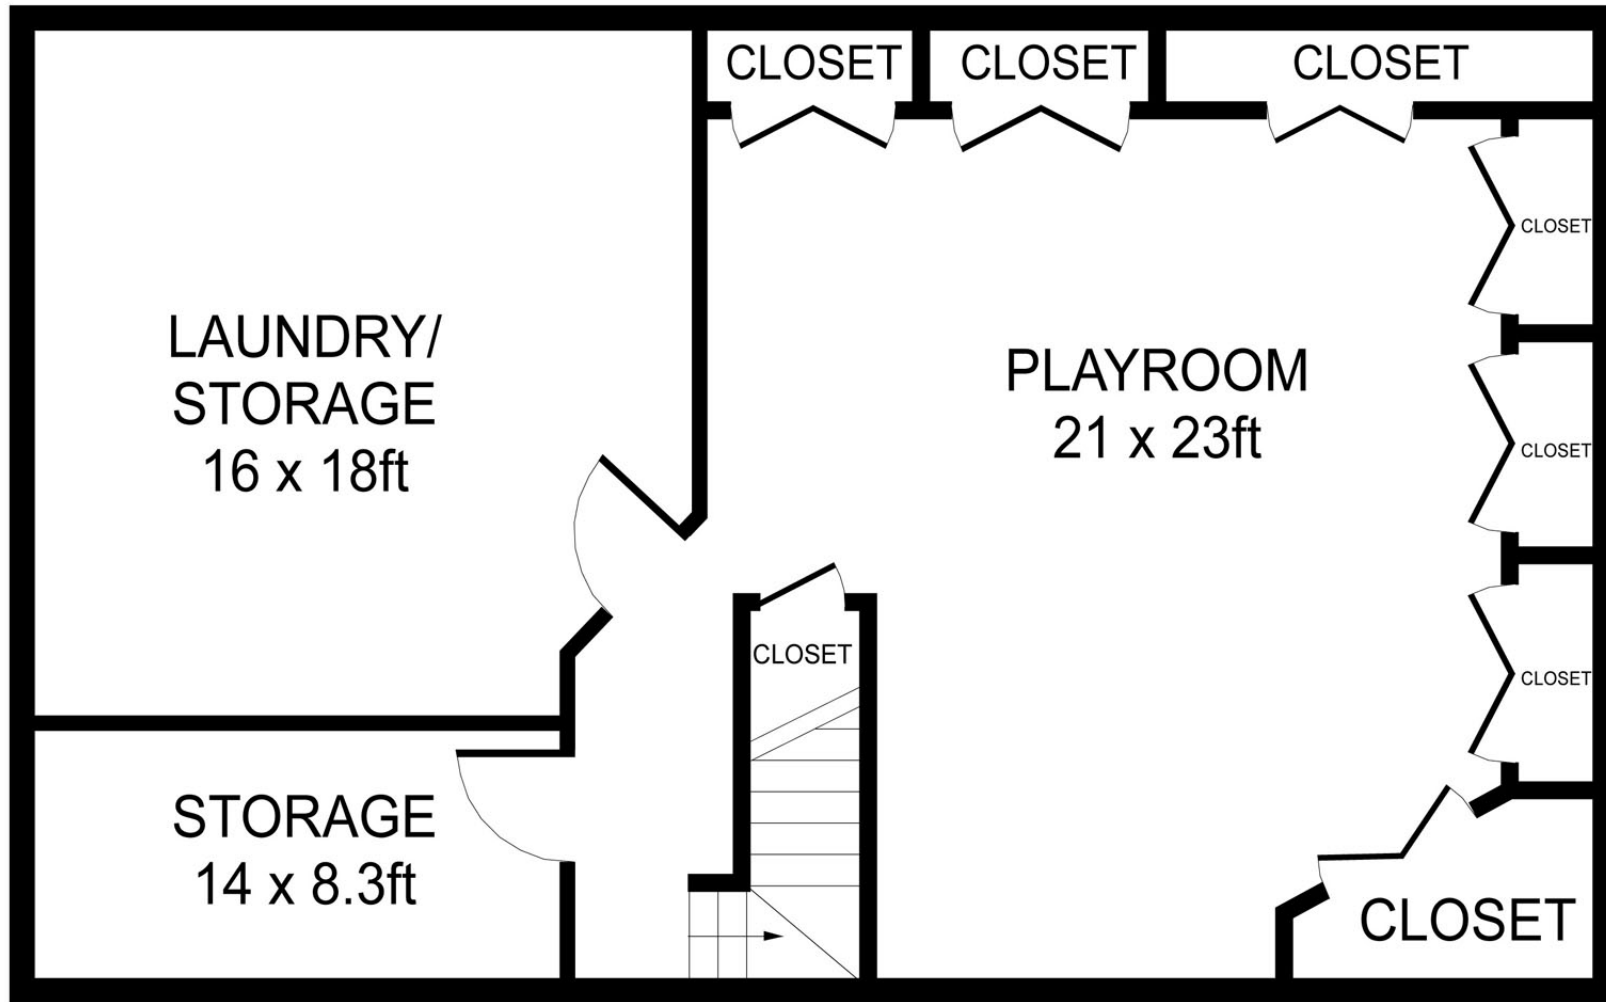

Scale in feet . Indicative only. Dimensions are approximate. All information contained herein is gathered from sources we believe to be reliable. However we cannot guarantee its accuracy and interested persons should rely on their own enquiries.

INT : 1,454 ft²

146 Meadowlark Lane, Bridgehampton

SECOND FLOOR

Scale in feet . Indicative only. Dimensions are approximate. All information contained herein is gathered from sources we believe to be reliable. However we cannot guarantee its accuracy and interested persons should rely on their own enquiries.

INT : 1,249 ft²

FINISHED BASEMENT

Scale in feet . Indicative only. Dimensions are approximate. All information contained herein is gathered from sources we believe to be reliable. However we cannot guarantee its accuracy and interested persons should rely on their own enquiries.

INT : 813.1 ft²