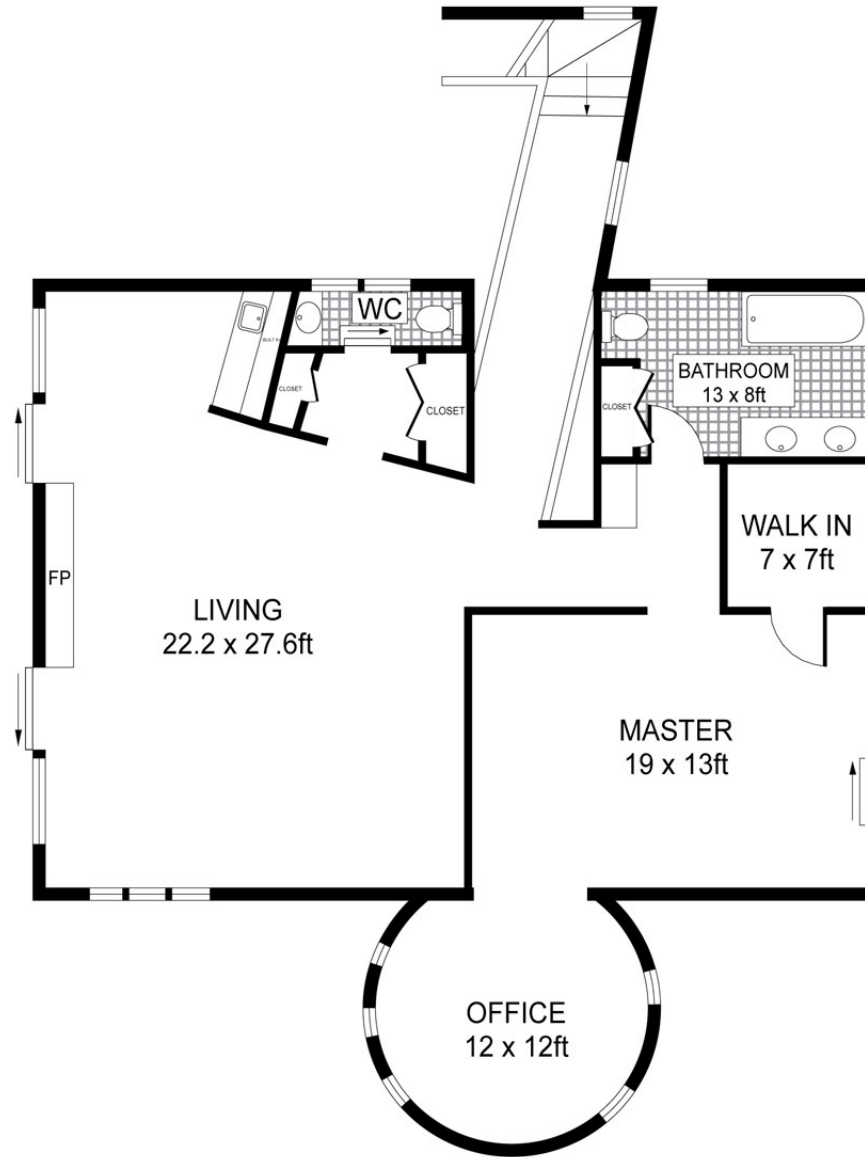

Scale in feet . Indicative only. Dimensions are approximate. All information contained herein is gathered from sources we believe to be reliable. However we cannot guarantee its accuracy and interested persons should rely on their own enquiries.

INT : 1,454 ft<sup>2</sup>

146 Meadowlark Lane, Bridgehampton

**SECOND FLOOR**

Scale in feet . Indicative only. Dimensions are approximate. All information contained herein is gathered from sources we believe to be reliable. However we cannot guarantee its accuracy and interested persons should rely on their own enquiries.

INT : 1,249 ft<sup>2</sup>

146 Meadowlark Lane, Bridgehampton

## FINISHED BASEMENT

Scale in feet . Indicative only. Dimensions are approximate. All information contained herein is gathered from sources we believe to be reliable. However we cannot guarantee its accuracy and interested persons should rely on their own enquiries.