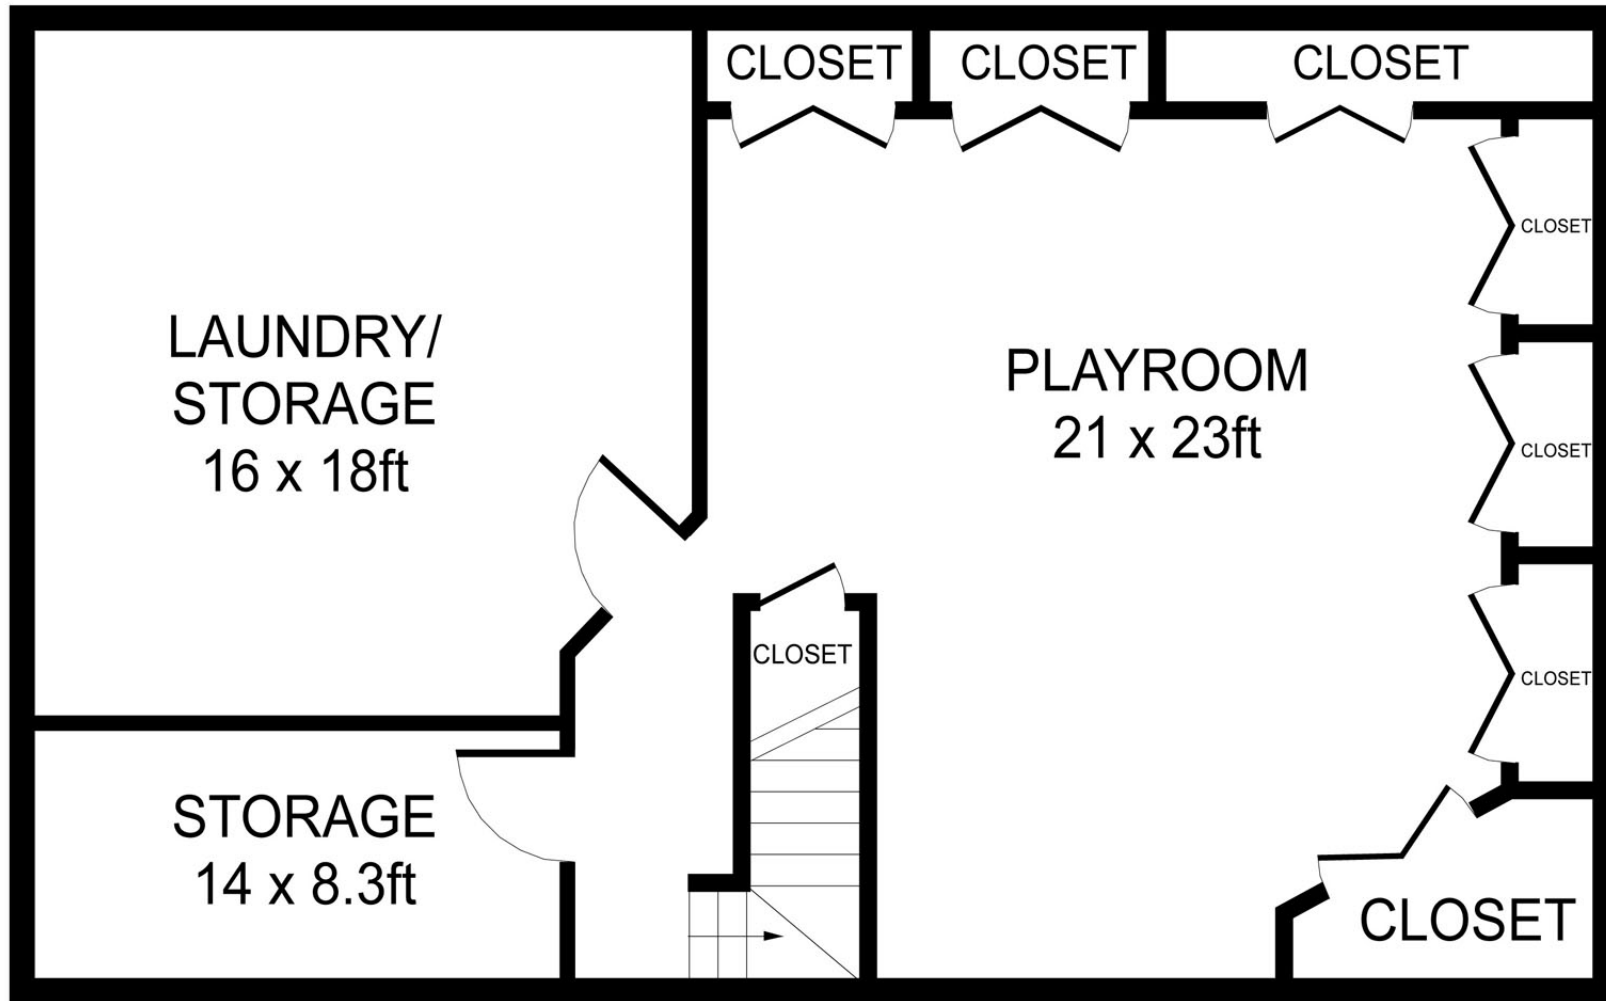

FINISHED BASEMENT

Scale in feet . Indicative only. Dimensions are approximate. All information contained herein is gathered from sources we believe to be reliable. However we cannot guarantee its accuracy and interested persons should rely on their own enquiries.

INT : 813.1 ft²