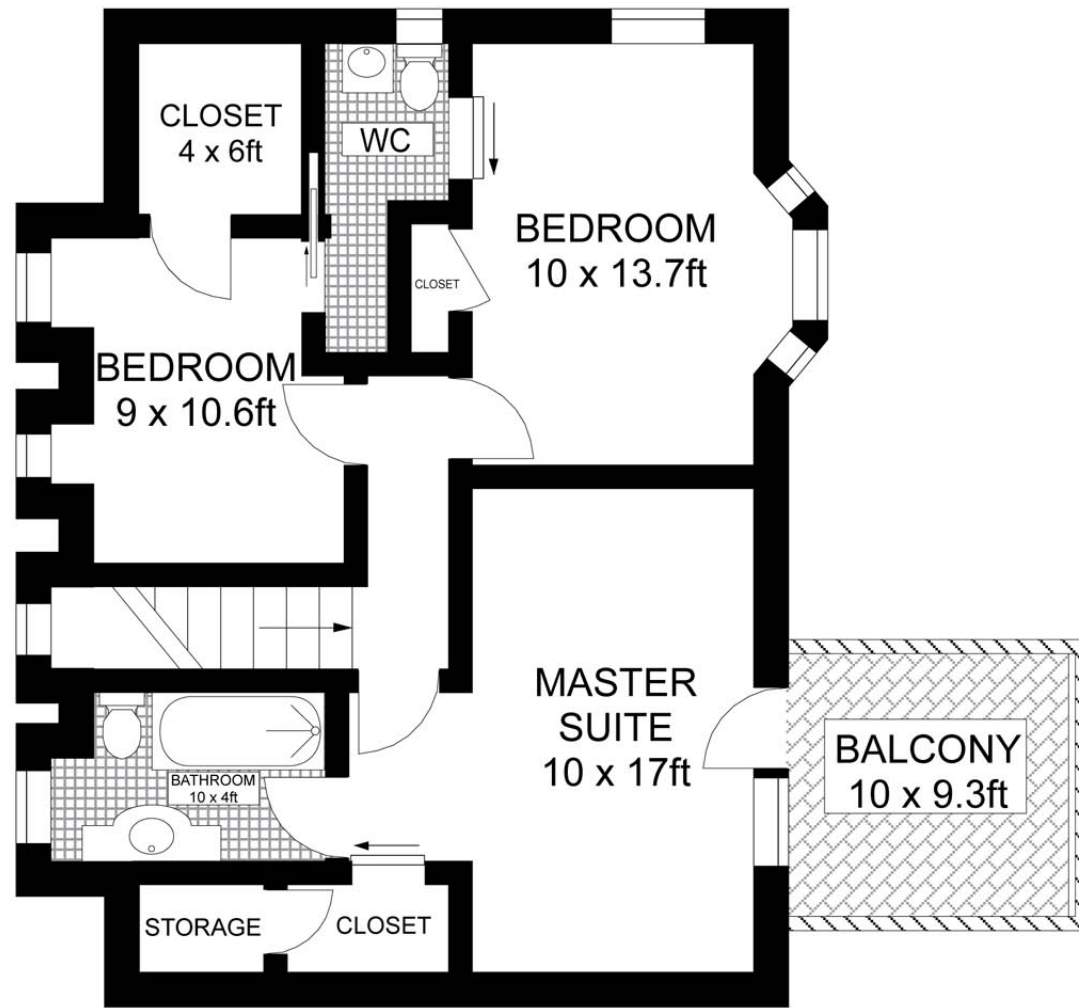

**FIRST FLOOR**

Scale in feet . Indicative only. Dimensions are approximate. All information contained herein is gathered from sources we believe to be reliable. However we cannot guarantee its accuracy and interested persons should rely on their own enquiries.

INT : 1 063 ft<sup>2</sup>  
EXT : 214.5 ft<sup>2</sup>

## SECOND FLOOR

Scale in feet . Indicative only. Dimensions are approximate. All information contained herein is gathered from sources we believe to be reliable. However we cannot guarantee its accuracy and interested persons should rely on their own enquiries.

INT : 655.6 ft<sup>2</sup>  
EXT : 79.6 ft<sup>2</sup>

27 Cooper Street, Southampton