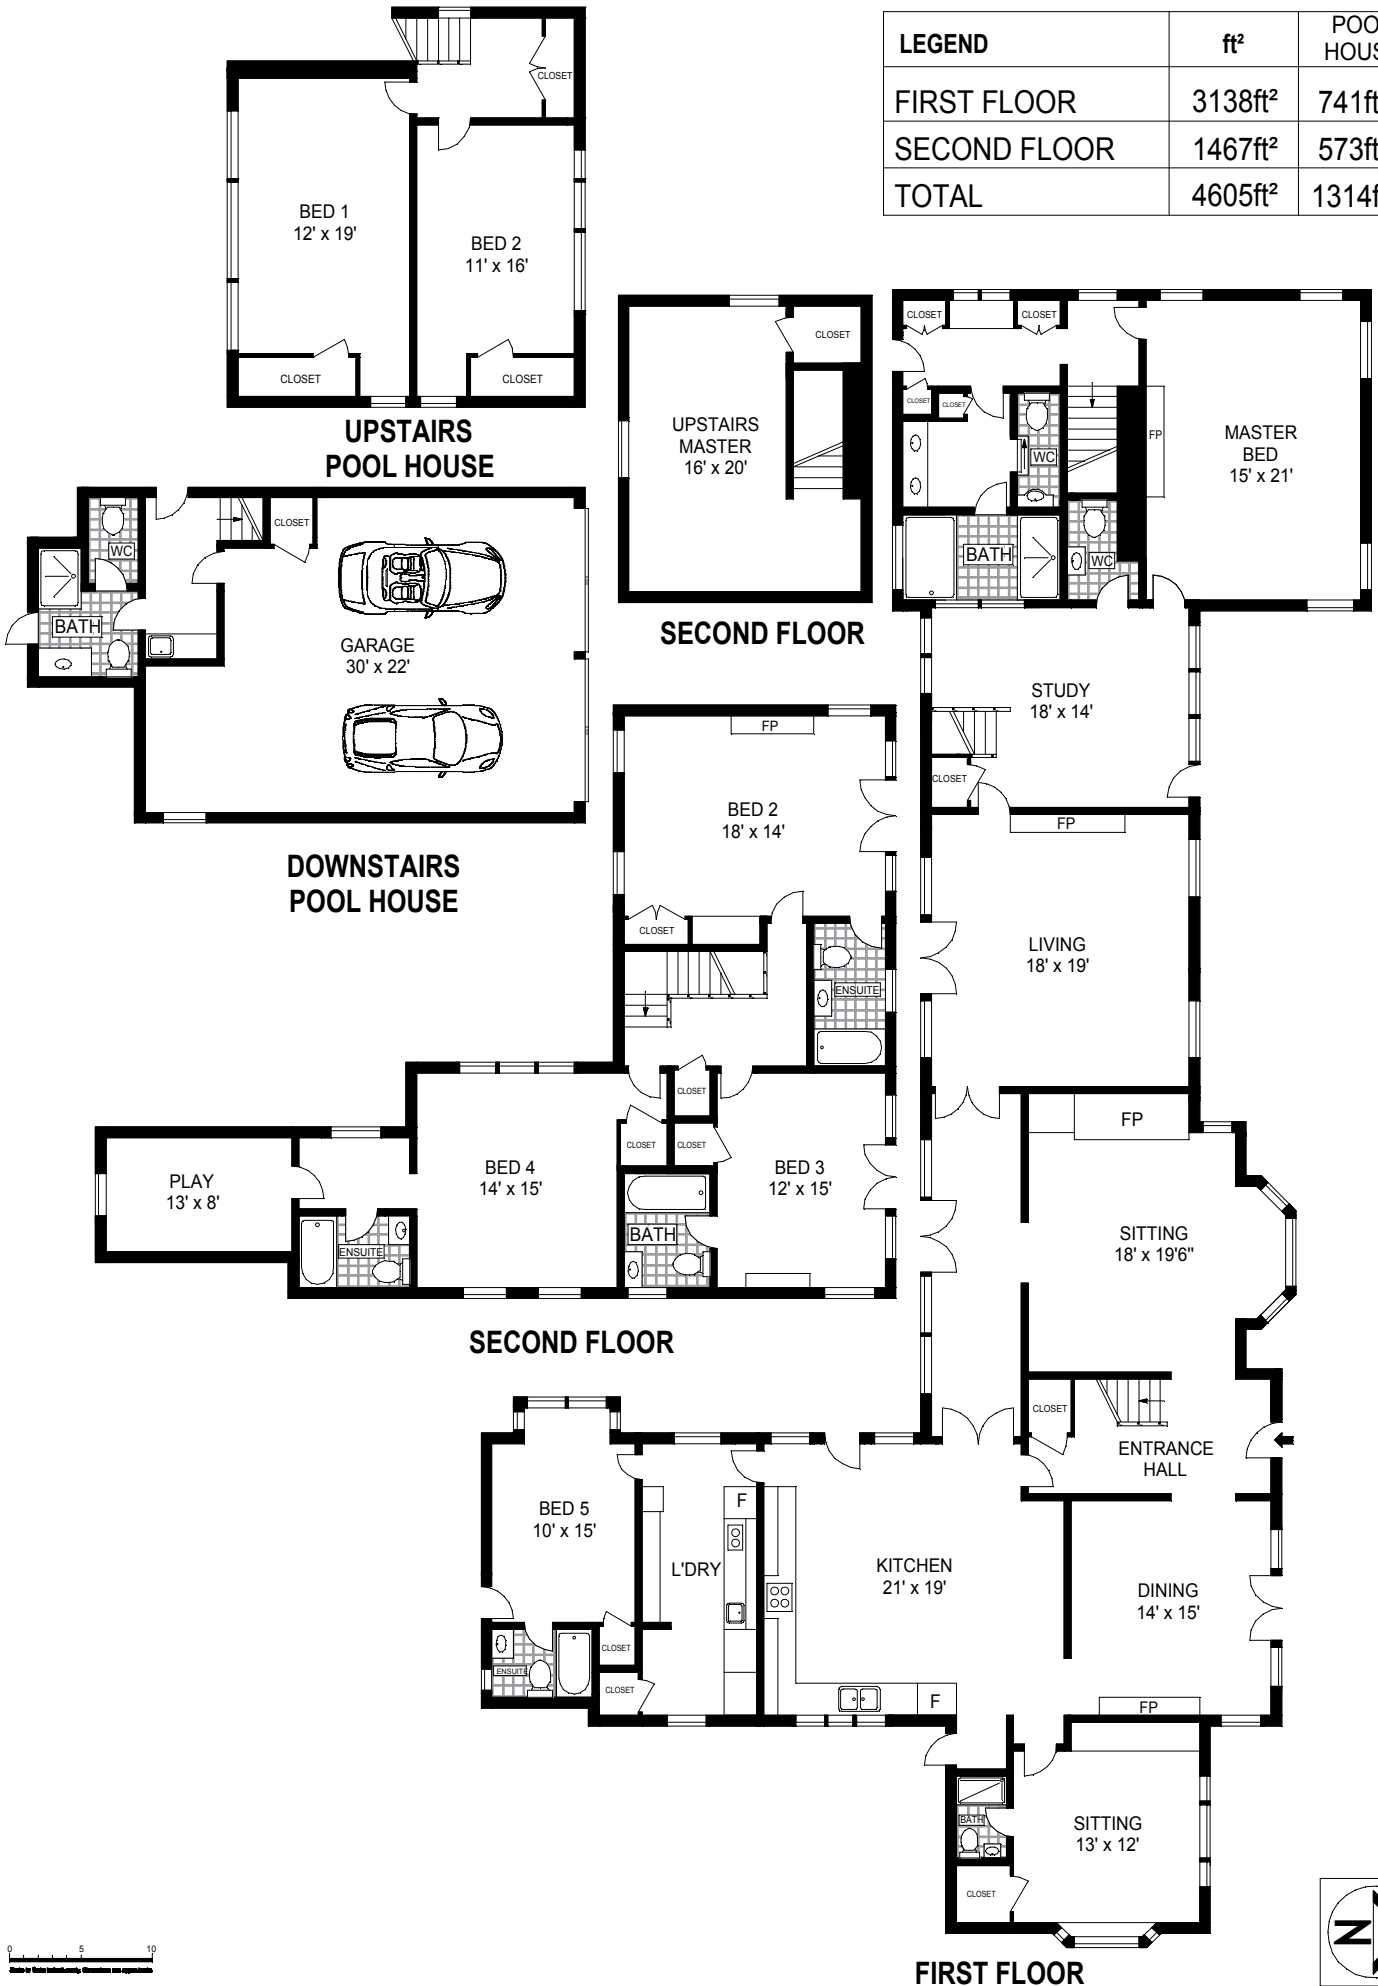

LEGEND	ft²	POOL HOUSE
FIRST FLOOR	3138ft²	741ft²
SECOND FLOOR	1467ft²	573ft²
TOTAL	4605ft²	1314ft²