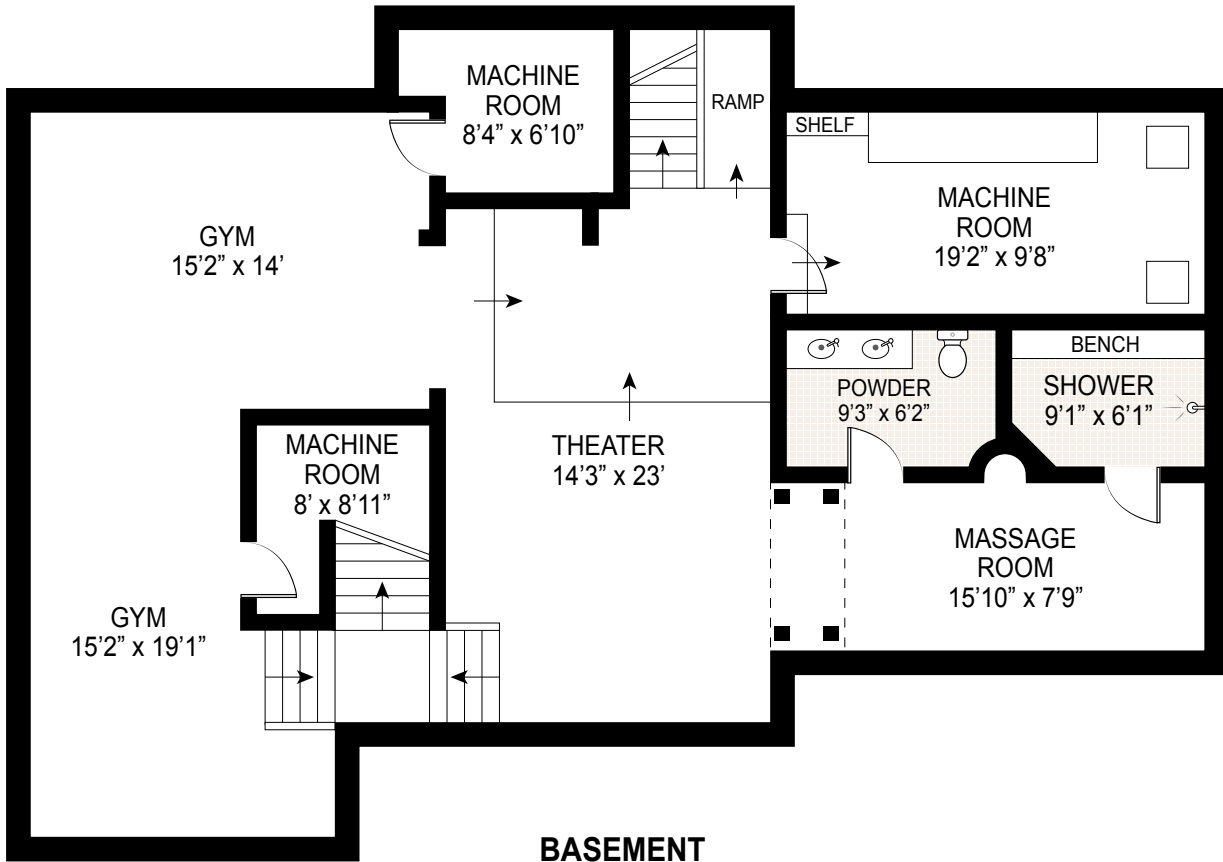

FIRST FLOOR

INT: 5217 ft²

Scale in feet. Indicative only. Dimensions are approximate. All information contained herein is gathered from sources we believe to be reliable. However, we cannot guarantee its accuracy and interested persons should rely on their own enquiries.

386 Further Lane, East Hampton

CORCORAN
corcoran group real estate

INT: 2067 ft²
EXT: 806 ft²

Scale in feet. Indicative only. Dimensions are approximate. All information contained herein is gathered from sources we believe to be reliable. However, we cannot guarantee its accuracy and interested persons should rely on their own enquiries.

386 Further Lane, East Hampton

CORCORAN
corcoran group real estate

INT: 1500 ft²

Scale in feet. Indicative only. Dimensions are approximate. All information contained herein is gathered from sources we believe to be reliable. However, we cannot guarantee its accuracy and interested persons should rely on their own enquiries.

POOL HOUSE

INT: 330 ft²
EXT: 542 ft²

Scale in feet. Indicative only. Dimensions are approximate. All information contained herein is gathered from sources we believe to be reliable. However, we cannot guarantee its accuracy and interested persons should rely on their own enquiries.