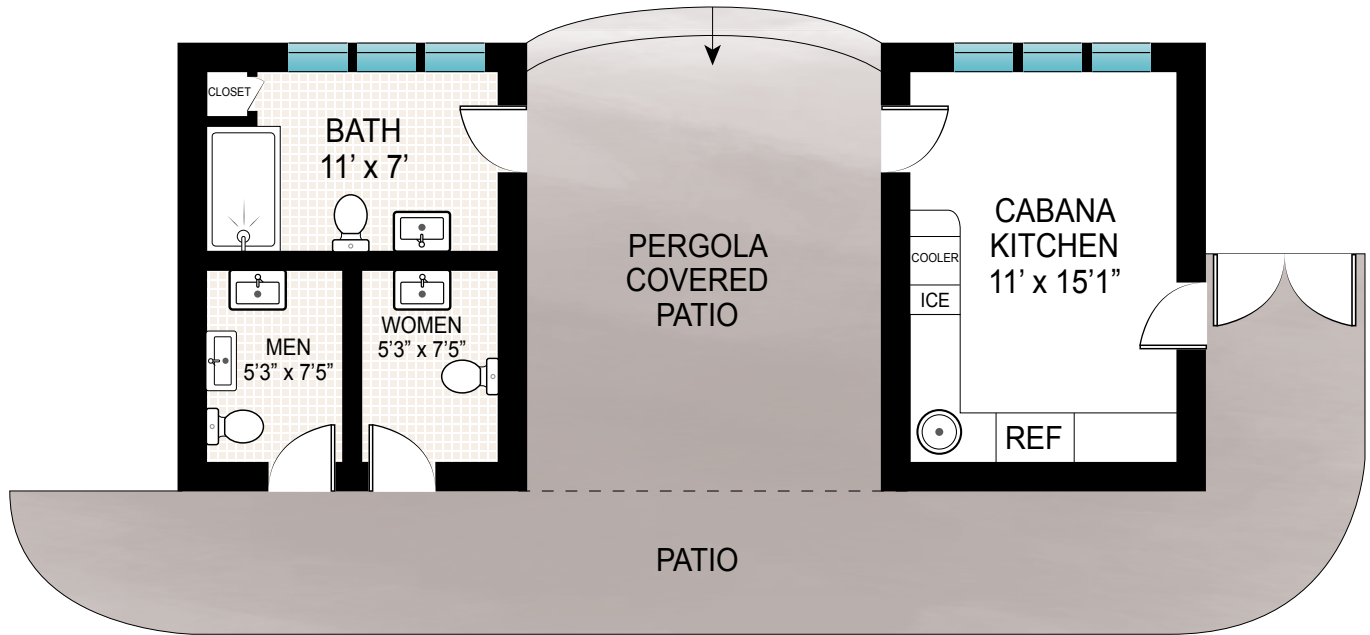

FIRST FLOOR

INT: 5217 ft²

Scale in feet. Indicative only. Dimensions are approximate. All information contained herein is gathered from sources we believe to be reliable. However, we cannot guarantee its accuracy and interested persons should rely on their own enquiries.

386 Further Lane, East Hampton

CORCORAN
corcoran group real estate

INT: 2067 ft²
EXT: 806 ft²

Scale in feet. Indicative only. Dimensions are approximate. All information contained herein is gathered from sources we believe to be reliable. However, we cannot guarantee its accuracy and interested persons should rely on their own enquiries.

386 Further Lane, East Hampton

CORCORAN
corcoran group real estate

INT: 1500 ft²

Scale in feet. Indicative only. Dimensions are approximate. All information contained herein is gathered from sources we believe to be reliable. However, we cannot guarantee its accuracy and interested persons should rely on their own enquiries.

POOL HOUSE

INT: 330 ft²
EXT: 542 ft²

Scale in feet. Indicative only. Dimensions are approximate. All information contained herein is gathered from sources we believe to be reliable. However, we cannot guarantee its accuracy and interested persons should rely on their own enquiries.