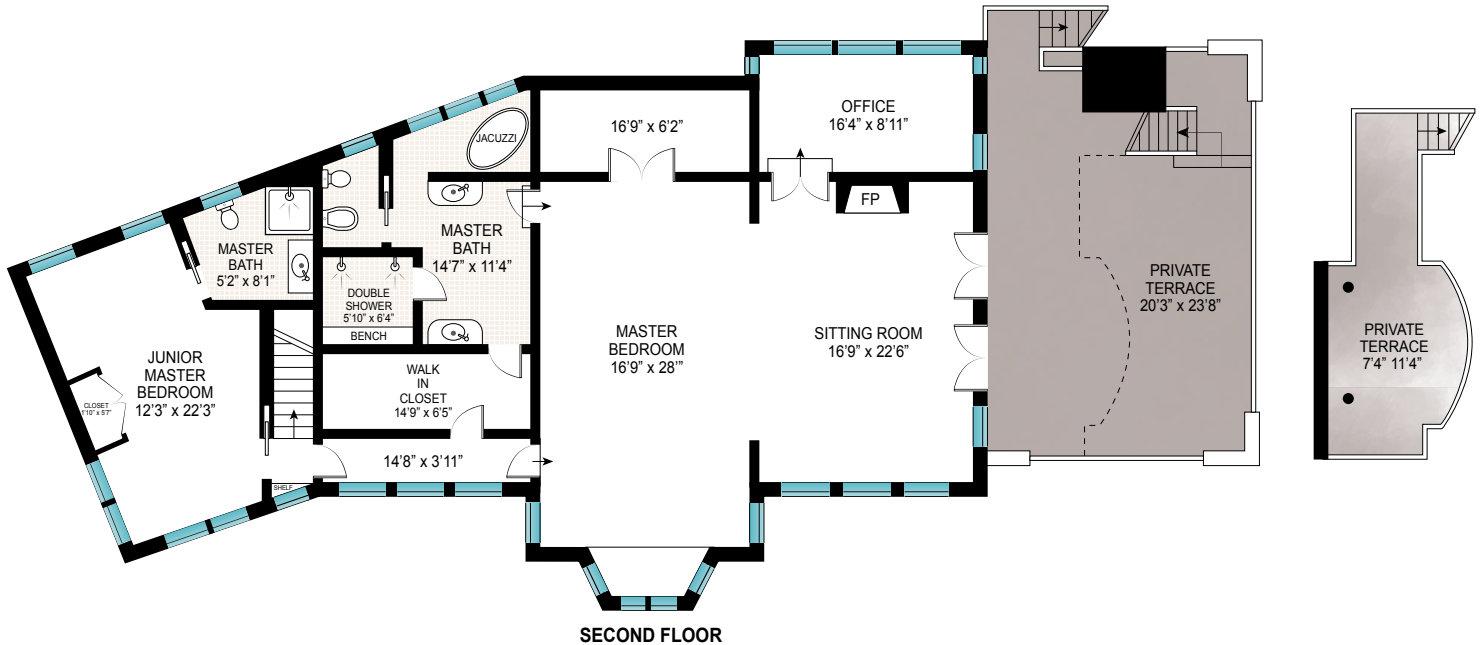

INT: 2067 ft²
EXT: 806 ft²

386 Further Lane, East Hampton

CORCORAN
corcoran group real estate