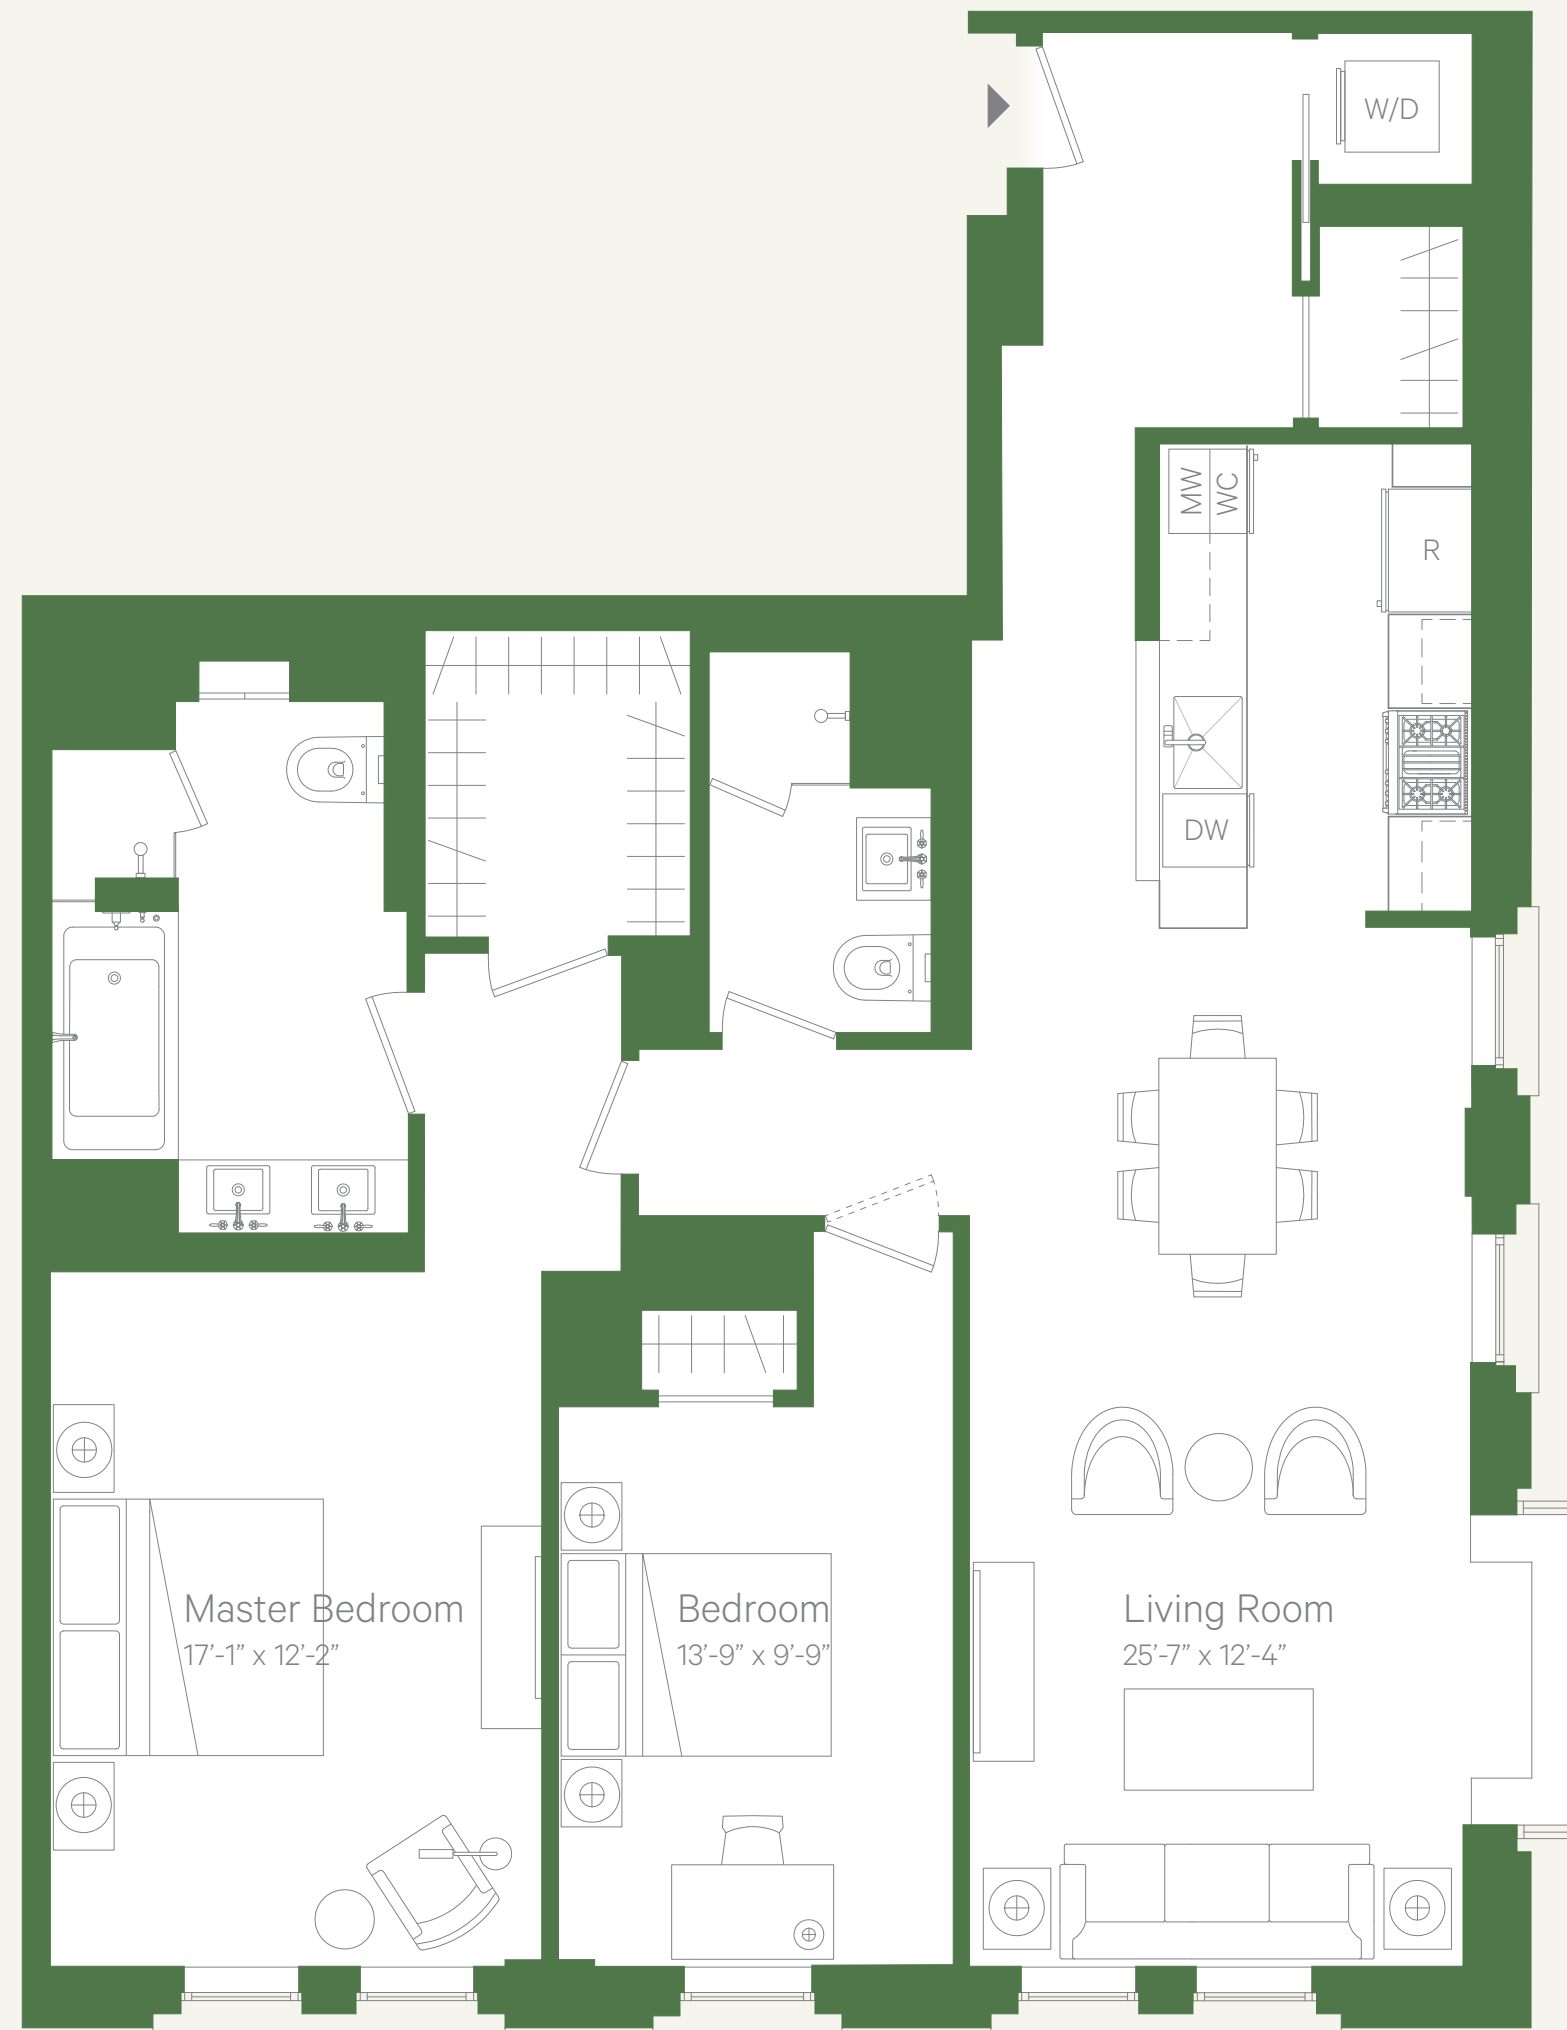

Residence A

455 West 20 Street 2013

Floors 2-3

2 Bedrooms
2 Baths

1,491 sq. ft.
138.5 sq. m.

The Close

← 10 Avenue 20 Street 9 Avenue →