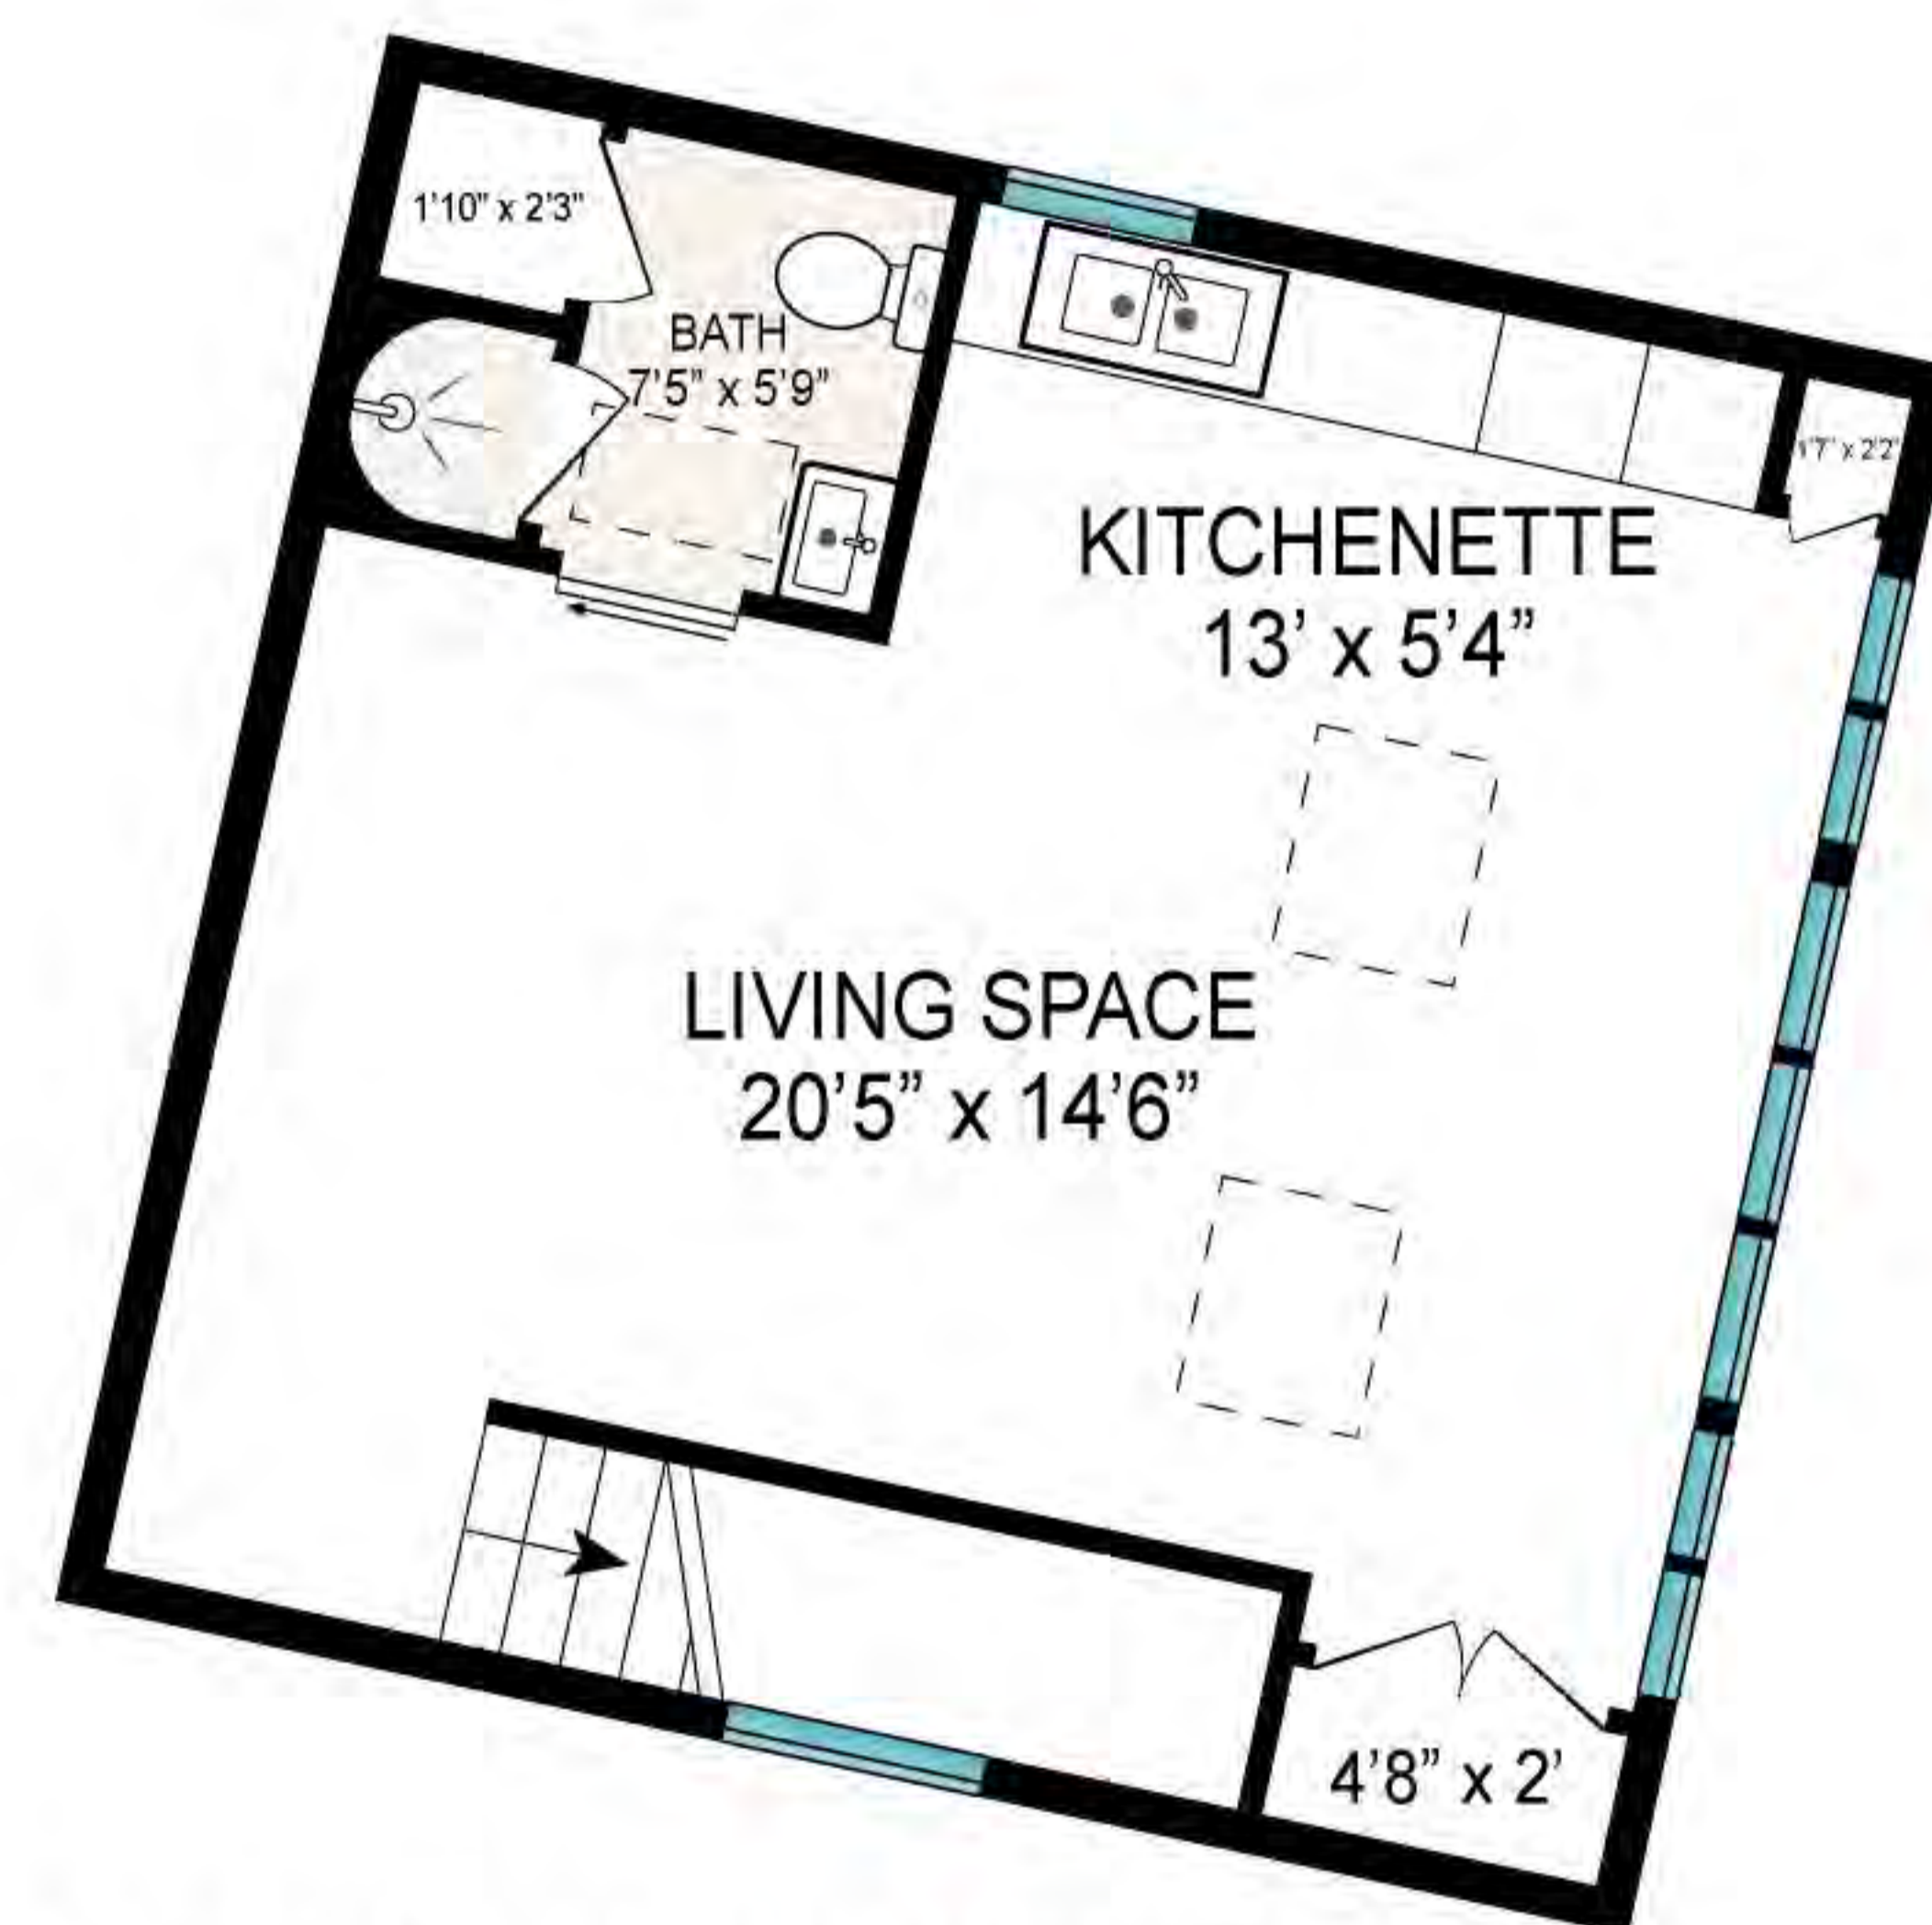

INT: 1684ft²
EXT: 3646ft²

Scale in feet. Indicative only. Dimensions are approximate. All information contained herein is gathered from sources we believe to be reliable. However, we cannot guarantee its accuracy and interested persons should rely on their own enquiries.

64 Scotts Landing Road, Southampton

corcoran
corcoran group real estate

SECOND FLOOR POOL HOUSE

Scale in feet. Indicative only. Dimensions are approximate. All information contained herein is gathered from sources we believe to be reliable. However, we cannot guarantee its accuracy and interested persons should rely on their own enquiries. INT: 410ft²