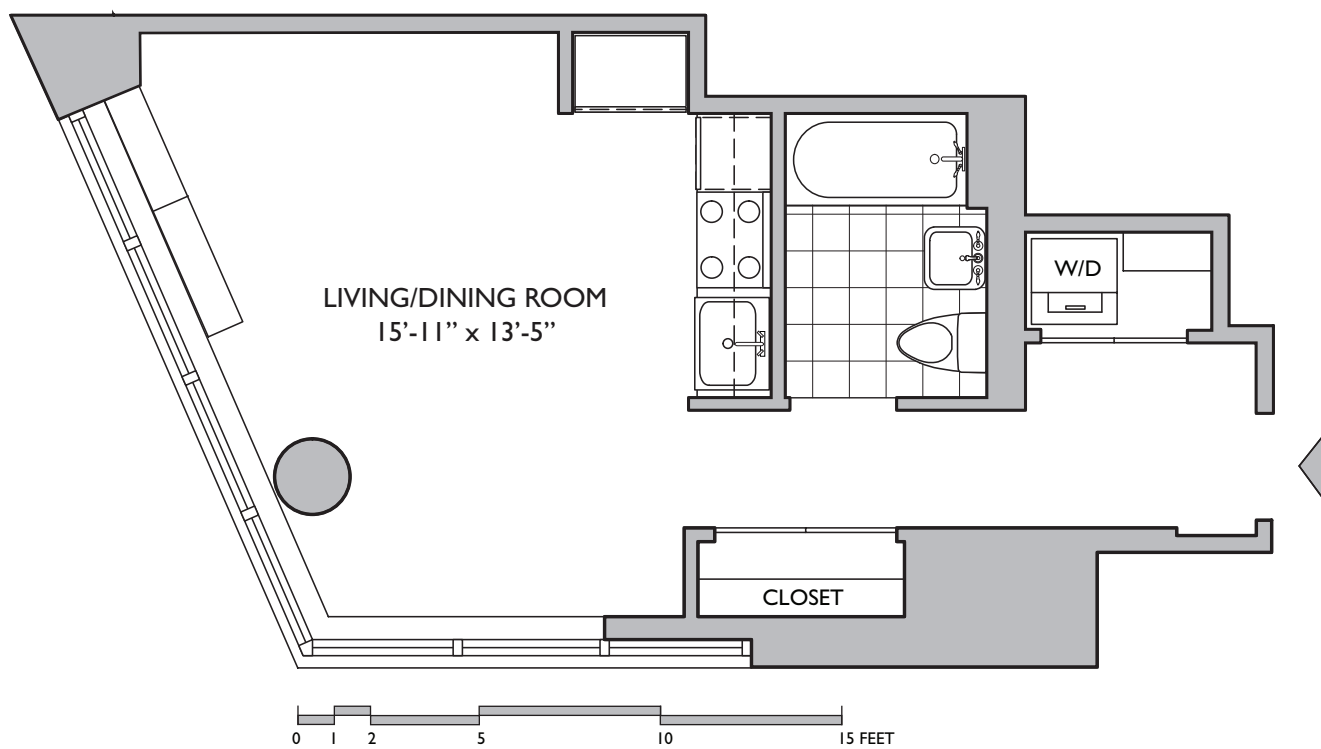

# Residence I

Studio, One Bath  
4th Floor  
453 Square Feet

# Residence J

Studio, One Bath  
3rd Floor  
449 Square Feet

# Residence K

Studio, One Bath  
Floors 5-8  
449 Square Feet

Floors 3 & 4

Floors 5-8

306 GOLD STREET

The above drawings are conceptual only and are subject to change without notice at the discretion of the developer. The residences square footage totals indicated above are approximate and may vary due to construction. Individual room dimensions may vary based on floor and due to construction. The developer reserves the right to make additions, deletions and modifications. See offering plan for complete details.