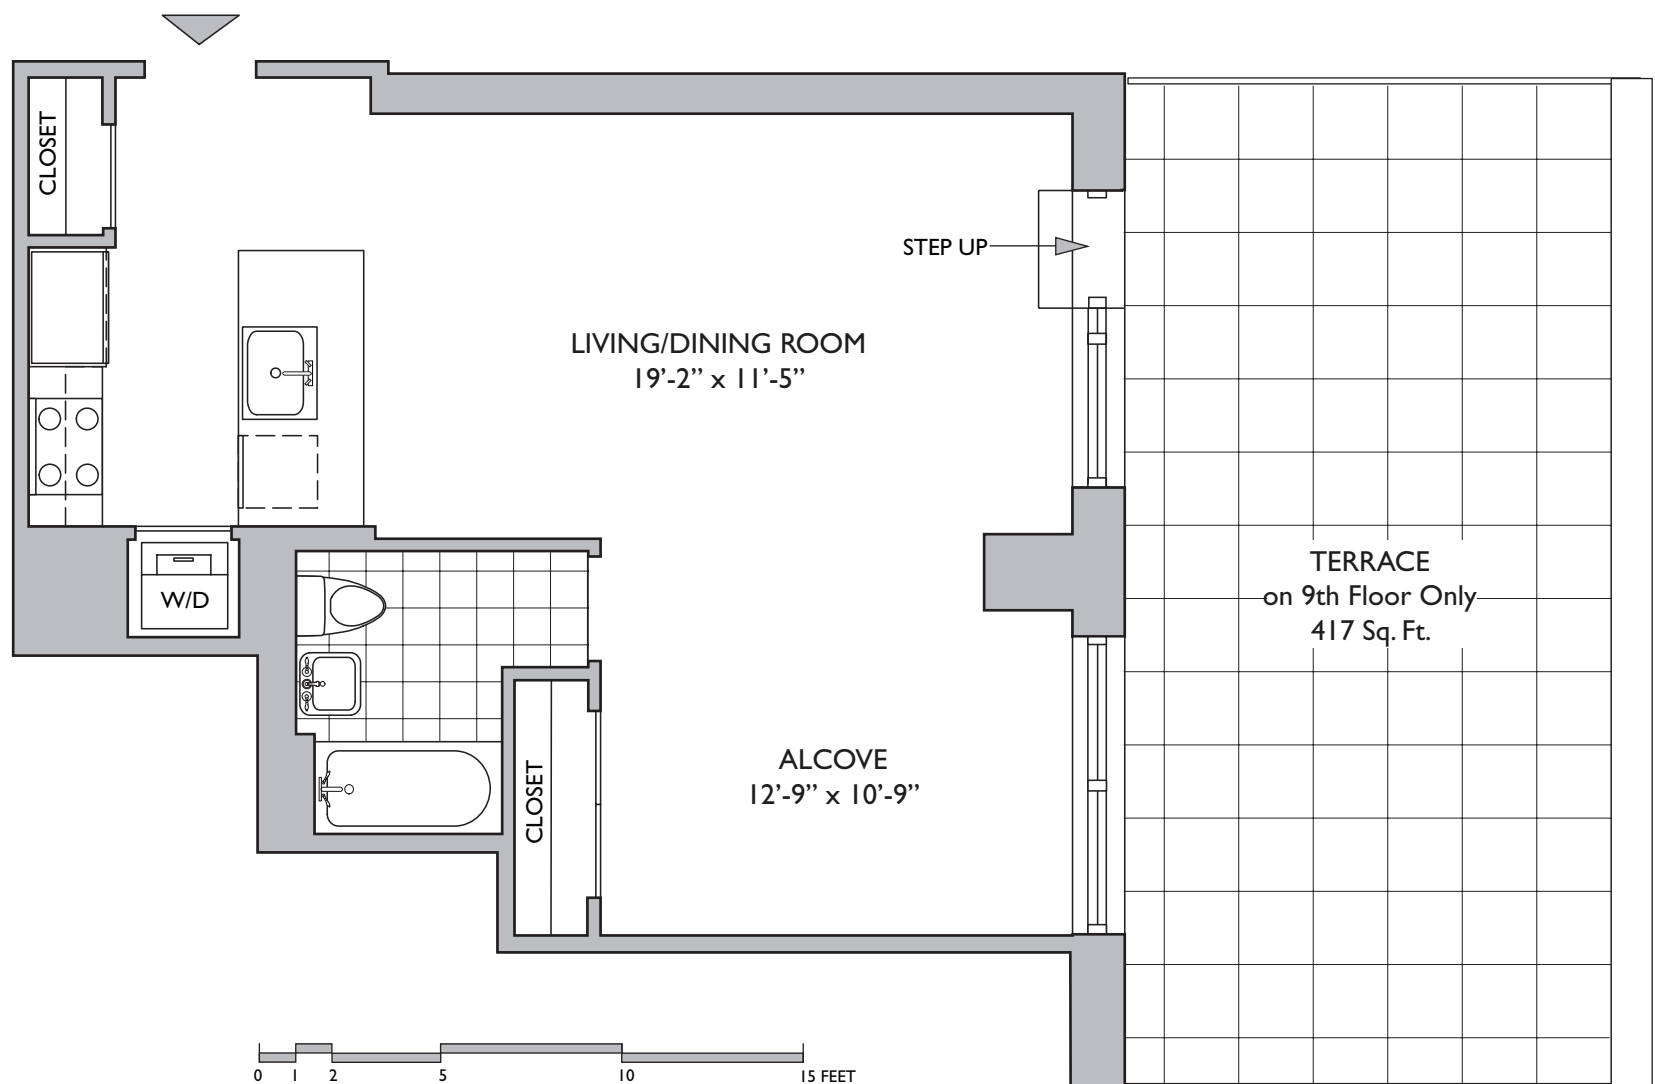

Residence B

Alcove Studio, One Bath, Terrace on 9th Floor
Floors 9-41

Floors 9 & 10: 619 Square Feet
Floors 11 & 12: 623 Square Feet
Floors 14-39: 615 Square Feet
Floors 40 & 41: 606 Square Feet

Floors 9 & 10

Floors 11-19

Floors 20-39

Floors 40 & 41

The above drawings are conceptual only and are subject to change without notice at the discretion of the developer. The residences square footage totals indicated above are approximate and may vary due to construction. Individual room dimensions may vary based on floor and due to construction. The developer reserves the right to make additions, deletions and modifications. See offering plan for complete details.