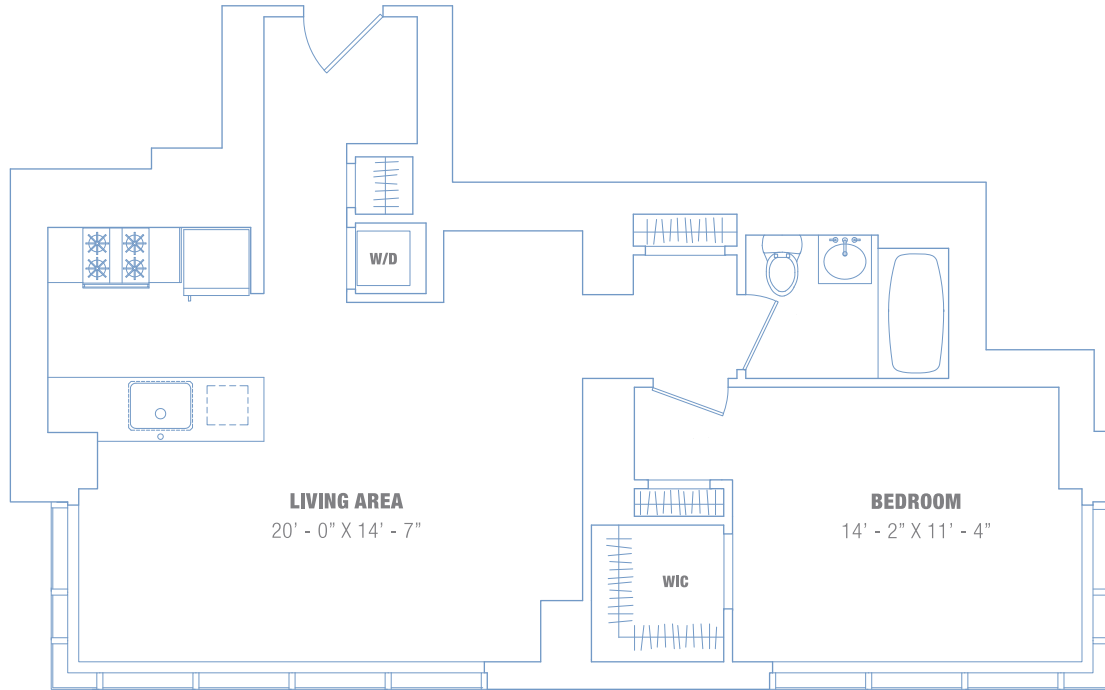

**RESIDENCE B FLOORS 9 - 30 ONE BEDROOM, ONE BATH**

All dimensions are approximate and subject to construction tolerances.