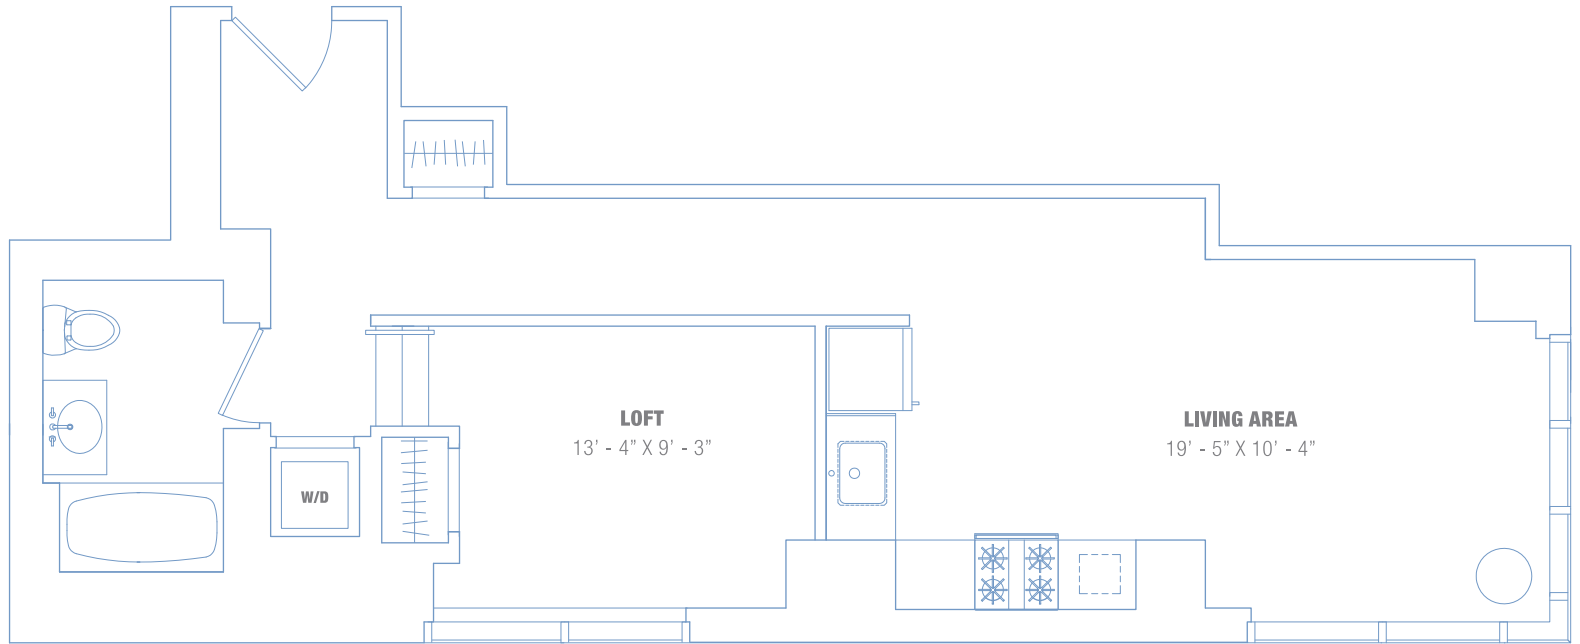

RESIDENCE C FLOORS 3 - 7 LOFT, ONE BATH

All dimensions are approximate and subject to construction tolerances.