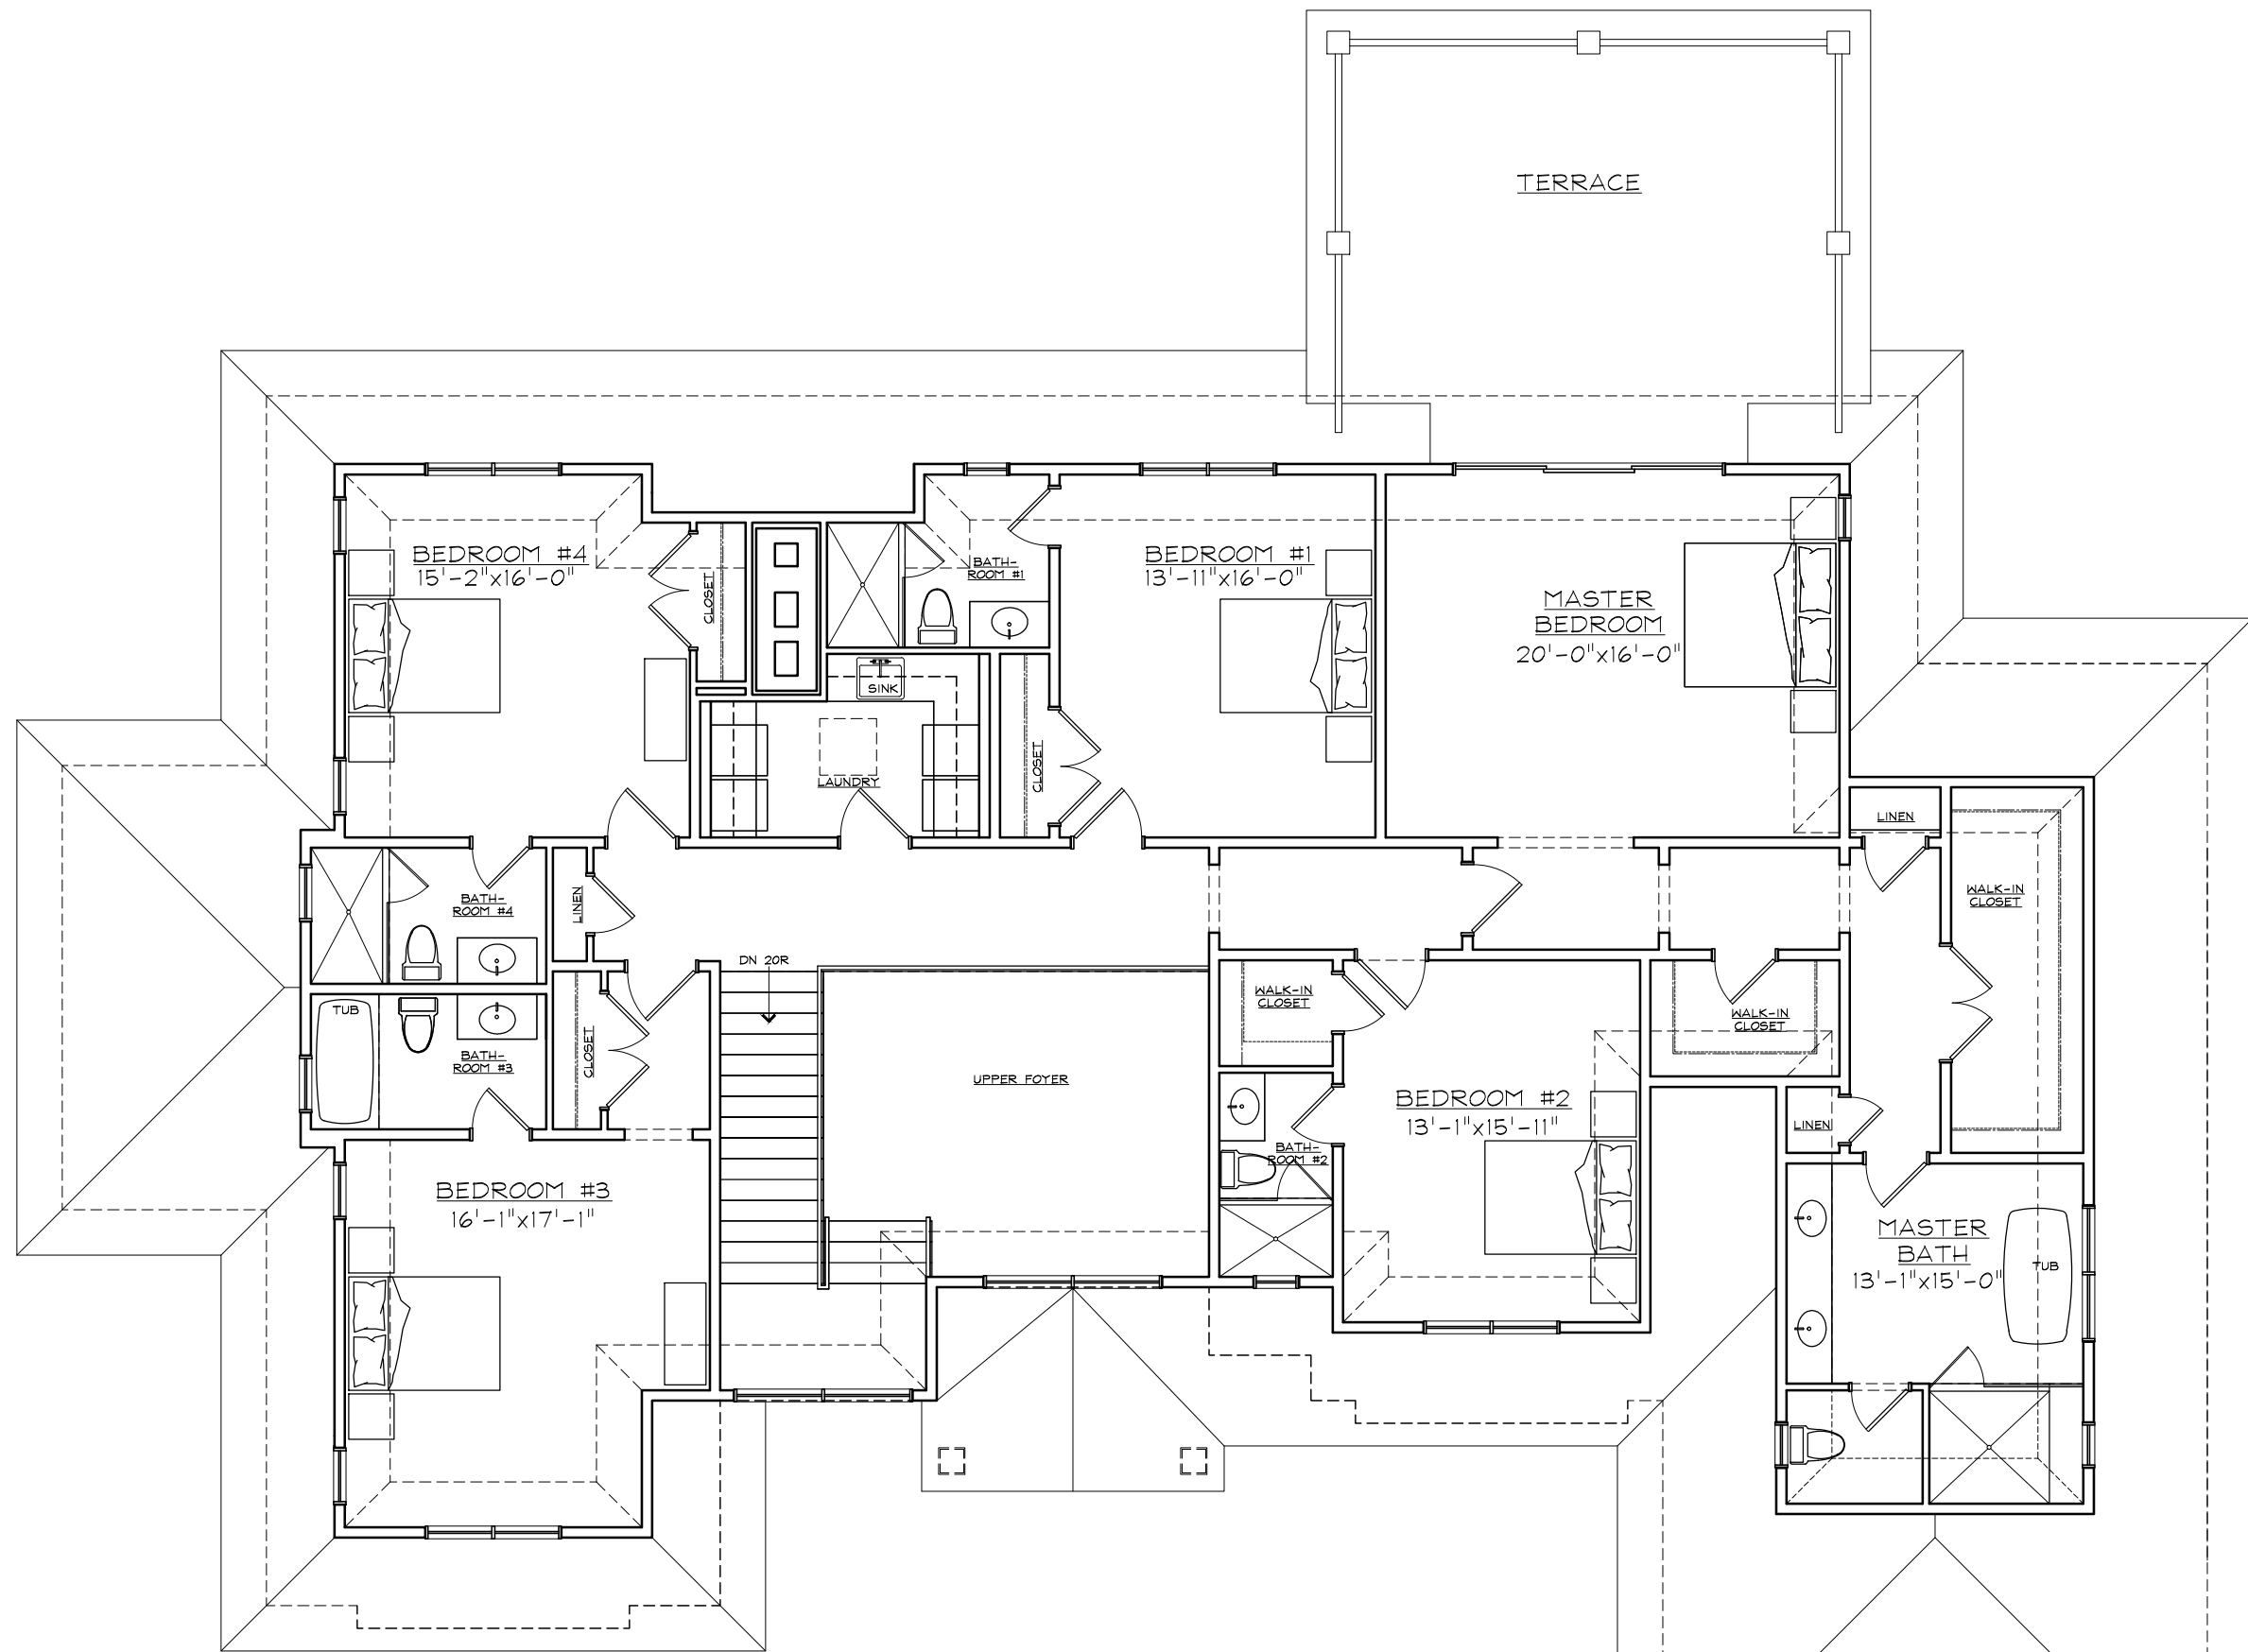

FIRST FLOOR PLAN (01-19-14)

POLO COURT (LOT #1)

3,349 SQ. FT.  
TOTAL 6,000 SQ. FT.

SECOND FLOOR PLAN (01-19-14)

POLO COURT (LOT #1)

2,651 SQ. FT.

BASEMENT PLAN (01-19-14)  
POLO COURT (LOT #1)

2,611 SQ.FT.