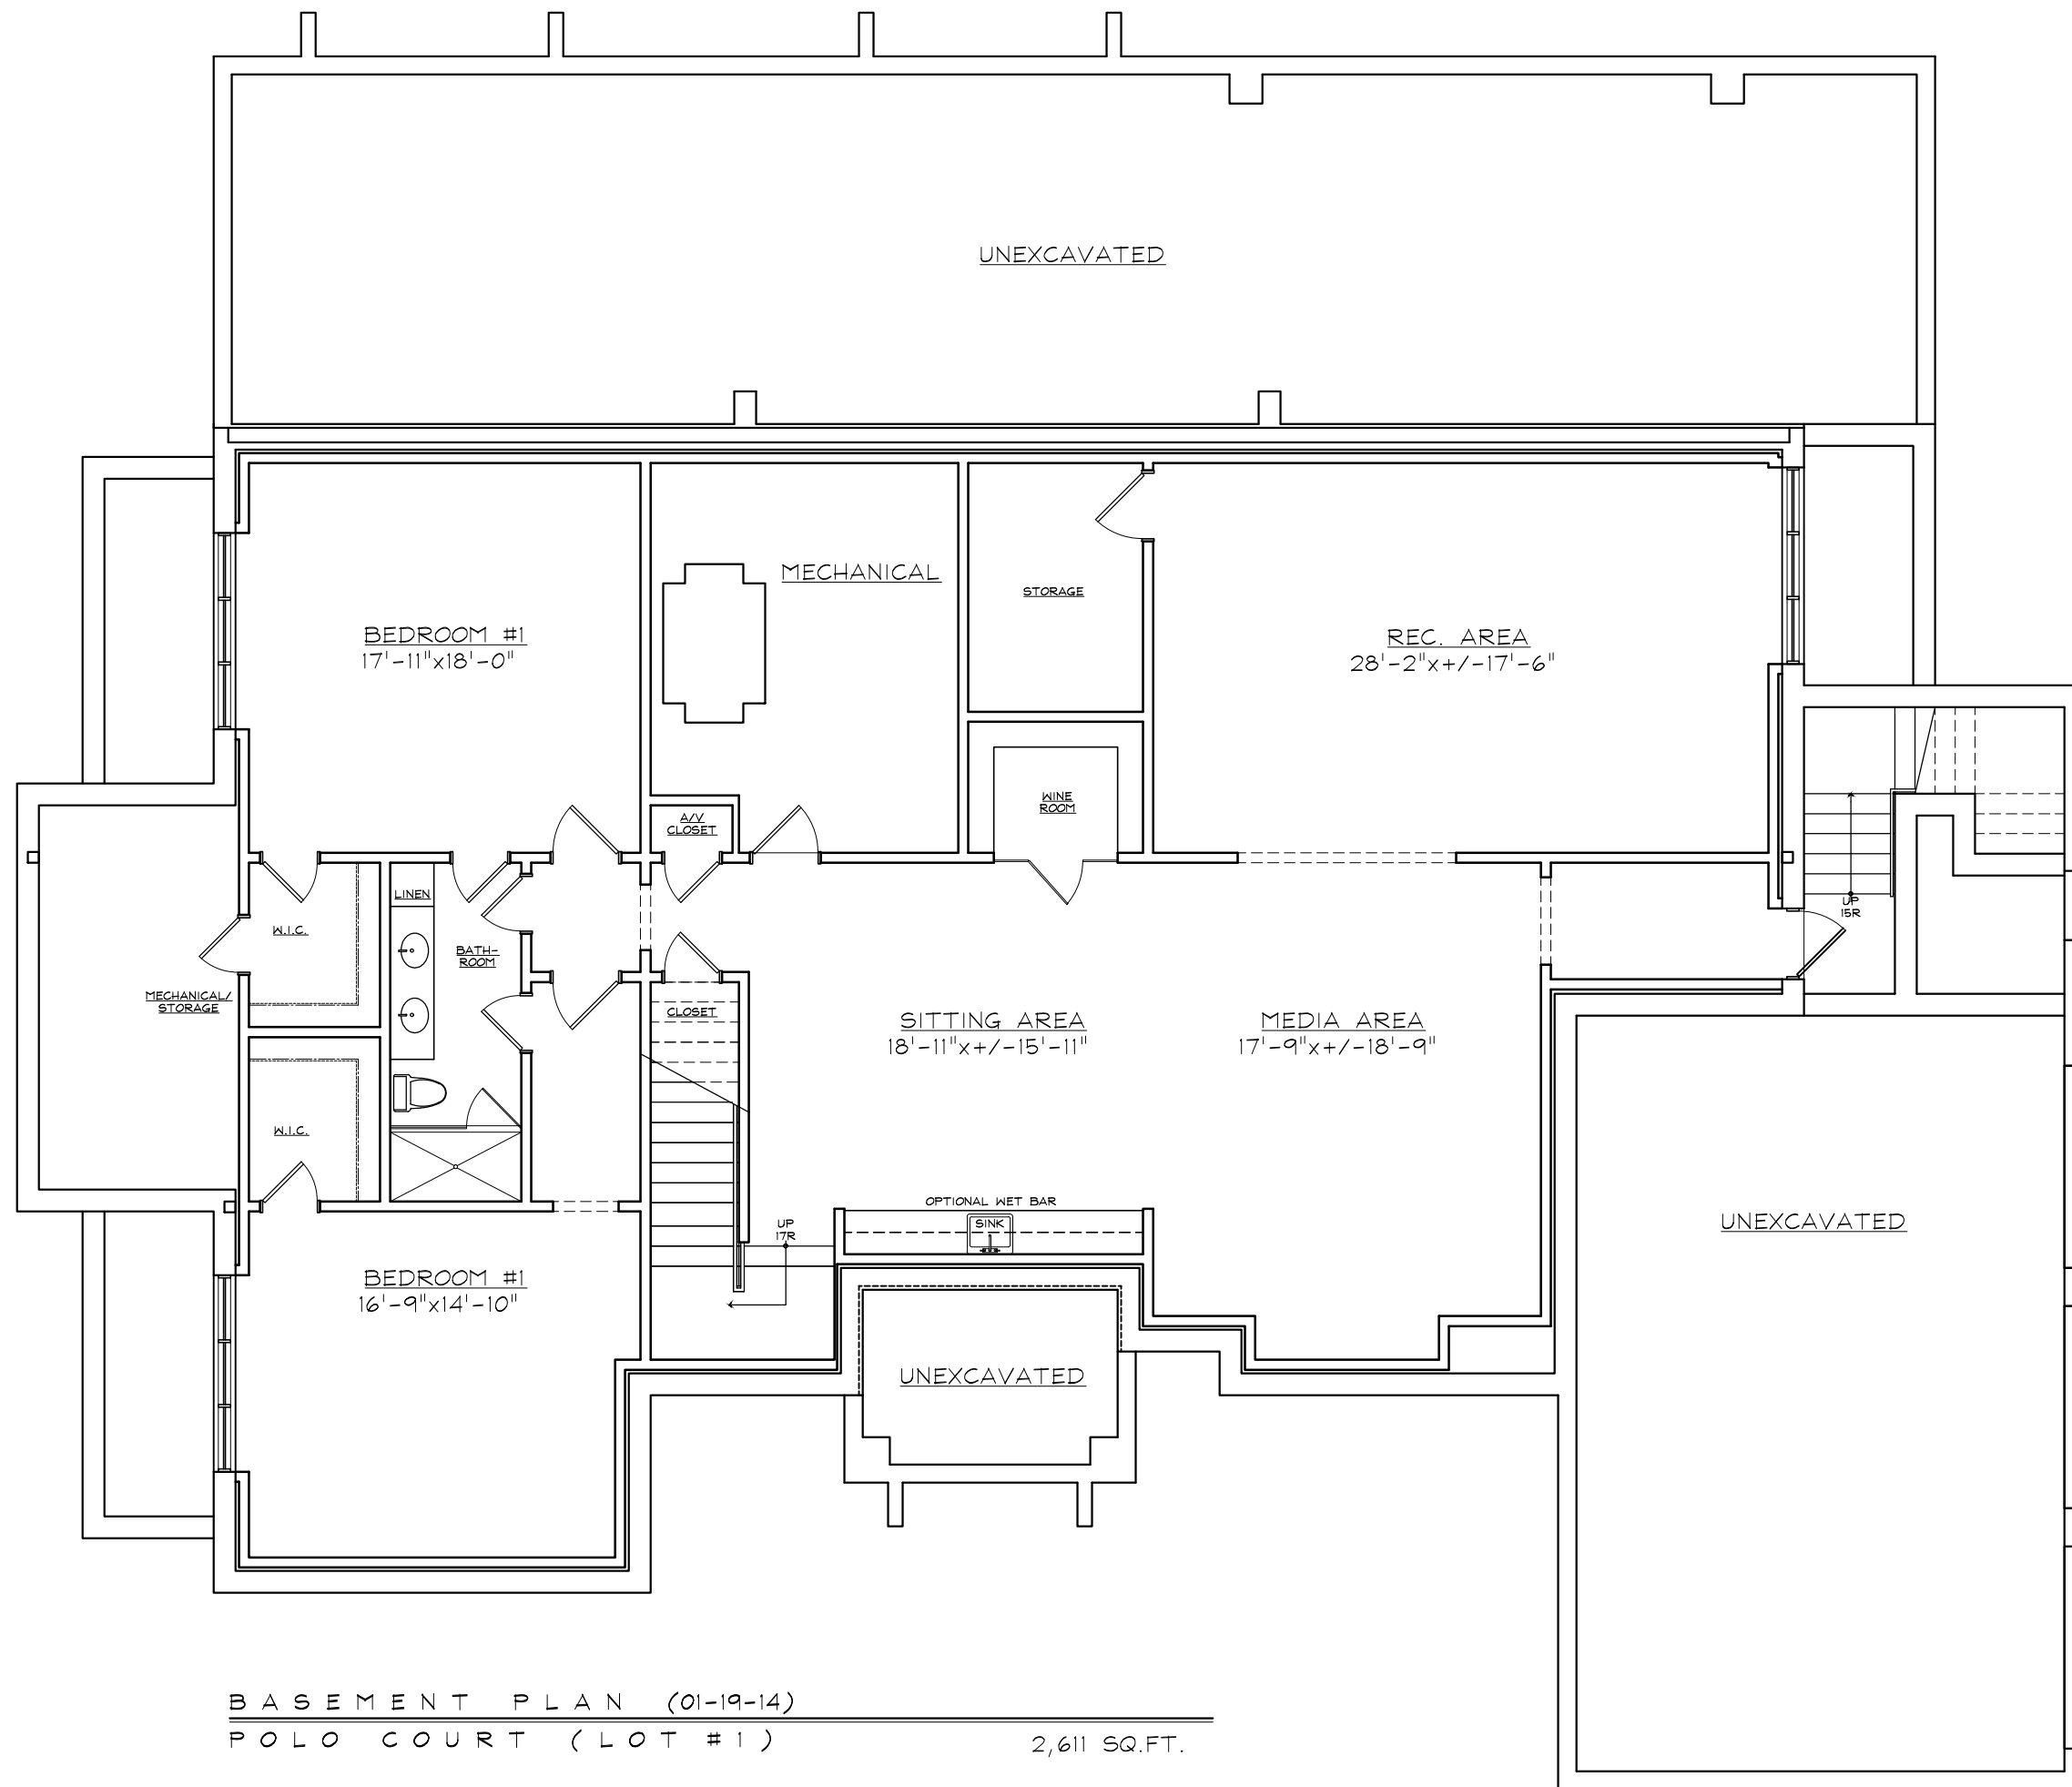

FIRST FLOOR PLAN (01-19-14)

POLO COURT (LOT #1)

3,349 SQ. FT.  
TOTAL 6,000 SQ. FT.

SECOND FLOOR PLAN (01-19-14)

POLO COURT (LOT #1)

2,651 SQ. FT.

BASEMENT PLAN (01-19-14)  
POLO COURT (LOT #1)

2,611 SQ.FT.