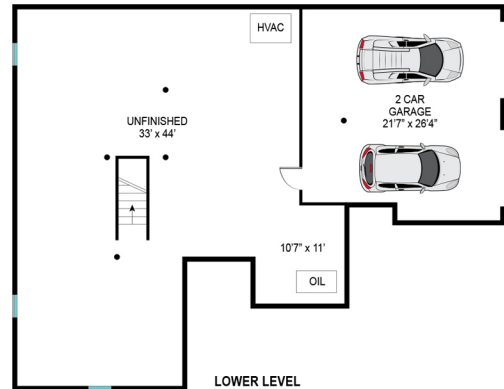

FIRST FLOOR

SECOND FLOOR

LOWER LEVEL

FIRST FLOOR: 1995 ft²
 SECOND FLOOR: 1310 ft²
 LOWER LEVEL: 1480 ft²
 GARAGE: 550 ft²
 TOTAL INT: 4785 ft²
 EXT: 800 ft²

Scale in feet. Indicative only. Dimensions are approximate. All information contained herein is gathered from sources we believe to be reliable. However, we cannot guarantee its accuracy and interested persons should rely on their own enquiries.