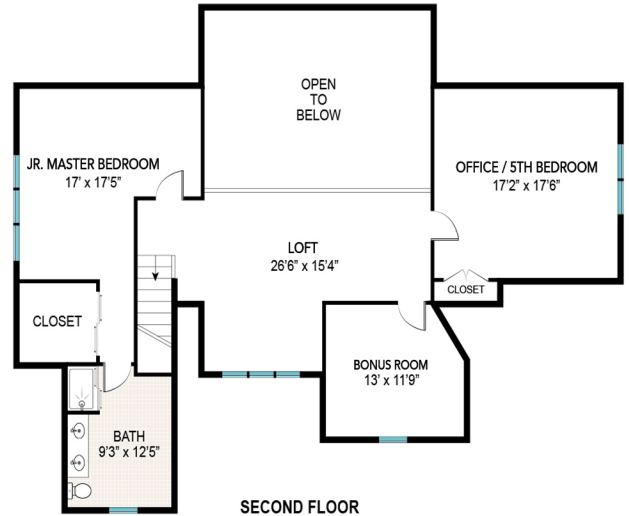

FIRST FLOOR

SECOND FLOOR

LOWER LEVEL

FIRST FLOOR: 1995 ft²
 SECOND FLOOR: 1310 ft²
 LOWER LEVEL: 1480 ft²
 GARAGE: 550 ft²
 TOTAL INT: 4785 ft²
 EXT: 800 ft²

Scale in feet. Indicative only. Dimensions are approximate. All information contained herein is gathered from sources we believe to be reliable. However, we cannot guarantee its accuracy and interested persons should rely on their own enquiries.