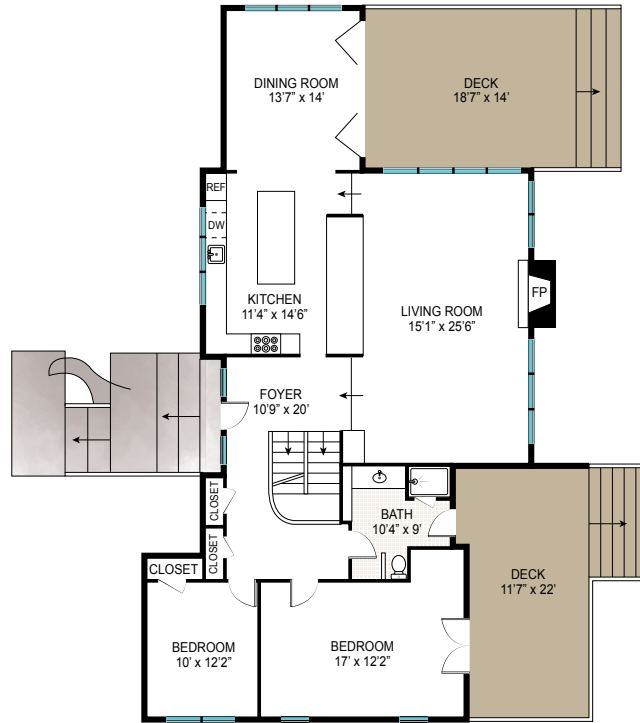

LOWER LEVEL

FIRST LEVEL

SECOND LEVEL

FIRST LEVEL INT: 1540 ft²
 FIRST LEVEL EXT: 620 ft²
 SECOND LEVEL INT: 850 ft²
 LOWER LEVEL INT: 830 ft²
 GARAGE: 380 ft²
 TOTAL: 3600 ft²

Scale in feet. Indicative only. Dimensions are approximate. All information contained herein is gathered from sources we believe to be reliable. However, we cannot guarantee its accuracy and interested persons should rely on their own enquiries.