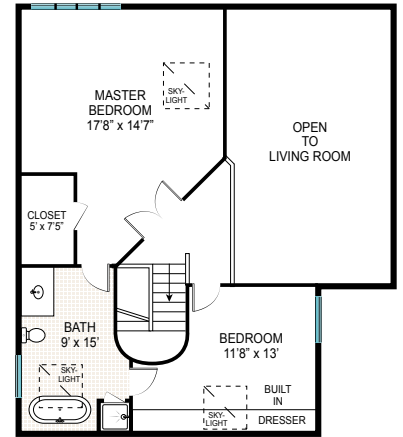

LOWER LEVEL

FIRST LEVEL

SECOND LEVEL

FIRST LEVEL INT: 1540 ft²
 FIRST LEVEL EXT: 620 ft²
 SECOND LEVEL INT: 850 ft²
 LOWER LEVEL INT: 830 ft²
 GARAGE: 380 ft²
 TOTAL: 3600 ft²

Scale in feet. Indicative only. Dimensions are approximate. All information contained herein is gathered from sources we believe to be reliable. However, we cannot guarantee its accuracy and interested persons should rely on their own enquiries.