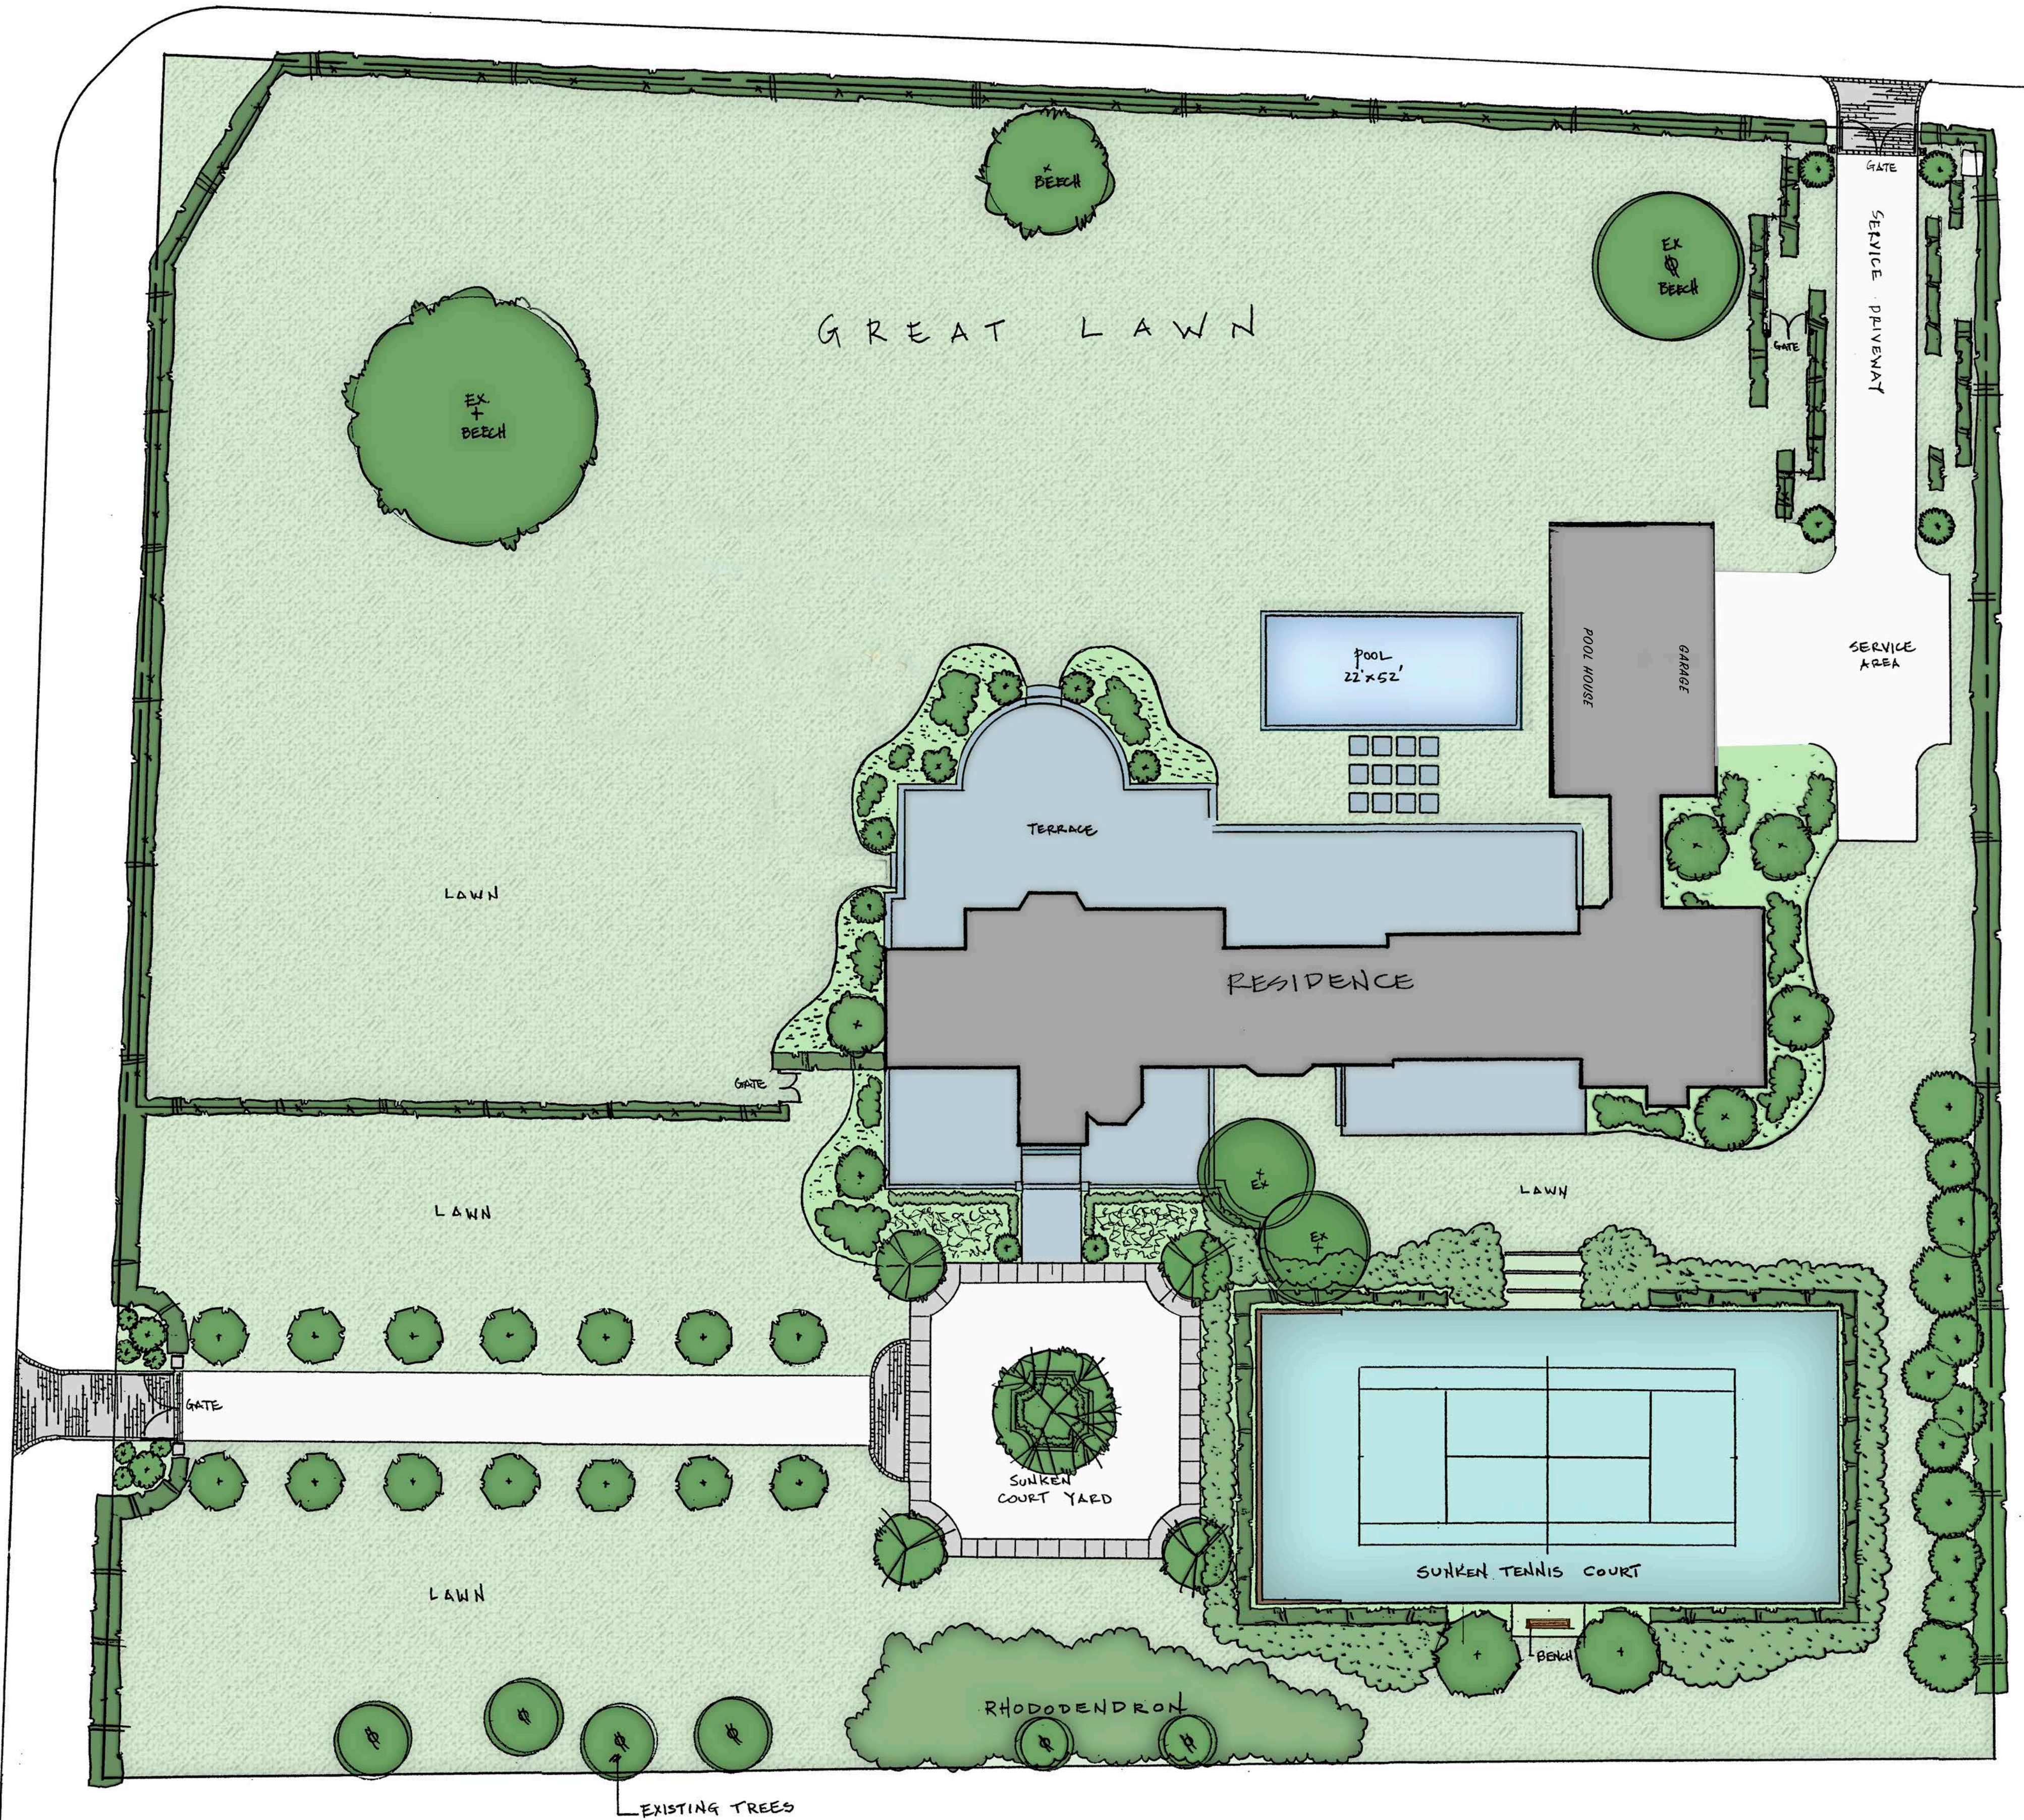

MEADOWMERE LANE

COOPERS NECK LANE

REVISED : DECEMBER 1, 2017
BRUNO RESIDENCE
199 COOPERS NECK LANE
VILLAGE OF SOUTHAMPTON
CONCEPTUAL LANDSCAPE DESIGN

MARDERS
For a World Too Full of Sameness®

date OCTOBER 30, 2017 scale 1" = 20'-0"
sheet p. o. box 1261 bridgehampton, new york 11932 631.537.3700