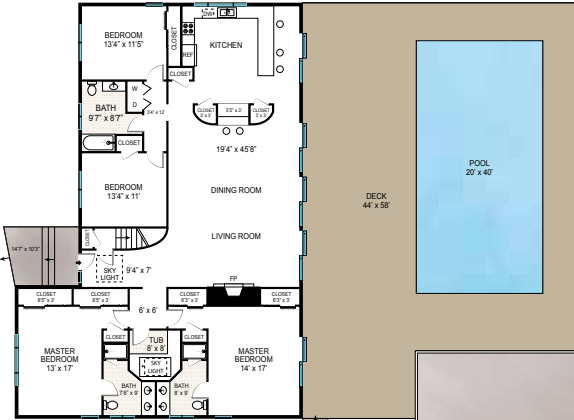

BASEMENT

FIRST FLOOR

INT: 4735 ft²
 FIRST FLOOR: 2400 ft²
 BASEMENT: 2335 ft²
 EXT (DECK & PATIO): 2102 ft²
 TENNIS COURT: 7200 ft²

Scale in feet. Indicative only. Dimensions are approximate. All information contained herein is gathered from sources we believe to be reliable. However, we cannot guarantee its accuracy and interested persons should rely on their own enquiries.