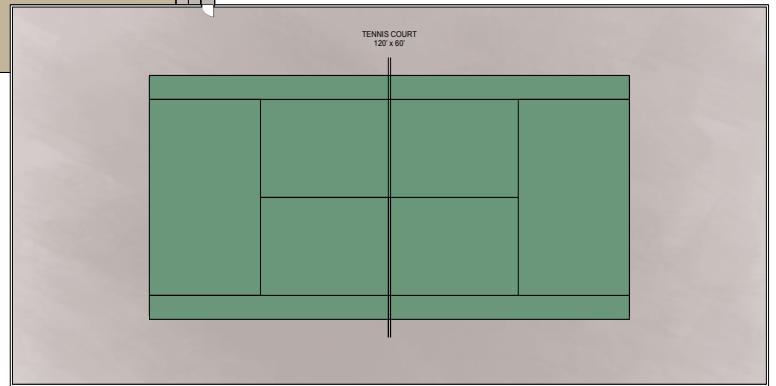

BASEMENT

FIRST FLOOR

INT: 4735 ft²
 FIRST FLOOR: 2400 ft²
 BASEMENT: 2335 ft²
 EXT (DECK & PATIO): 2102 ft²
 TENNIS COURT: 7200 ft²

Scale in feet. Indicative only. Dimensions are approximate. All information contained herein is gathered from sources we believe to be reliable. However, we cannot guarantee its accuracy and interested persons should rely on their own enquiries.