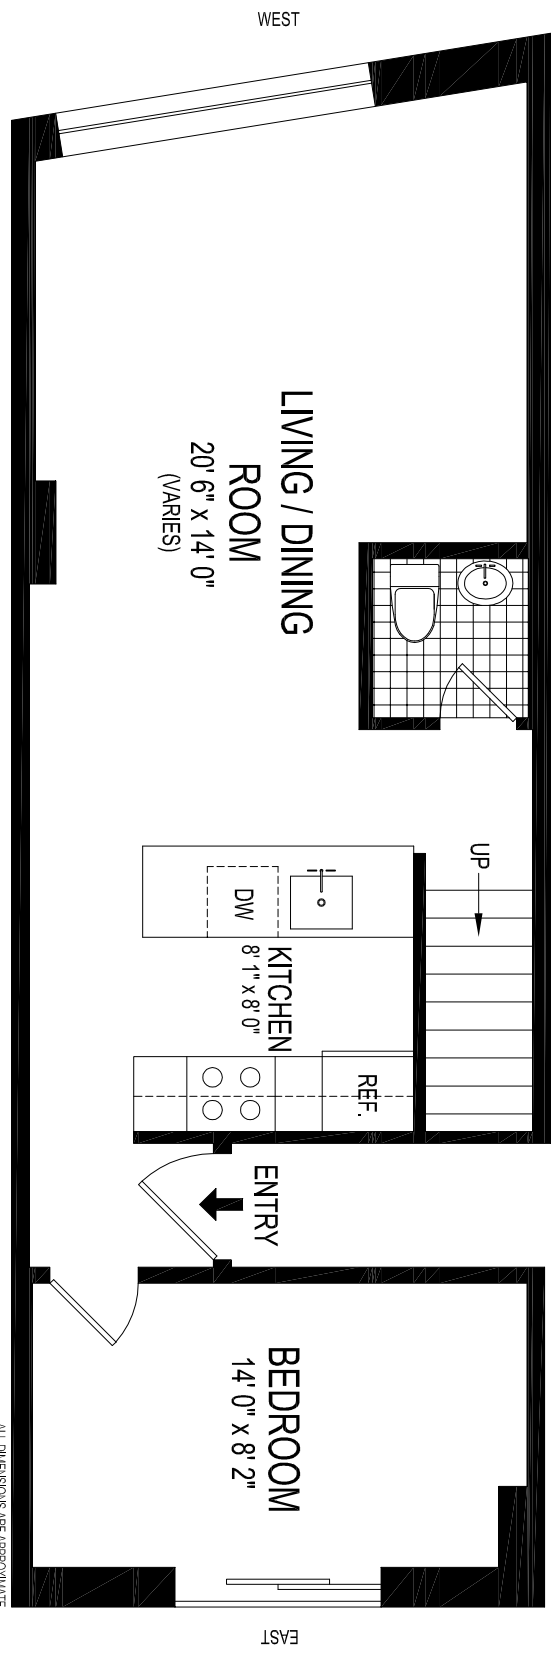

216 Edgecombe Avenue #2

ENTRY LEVEL