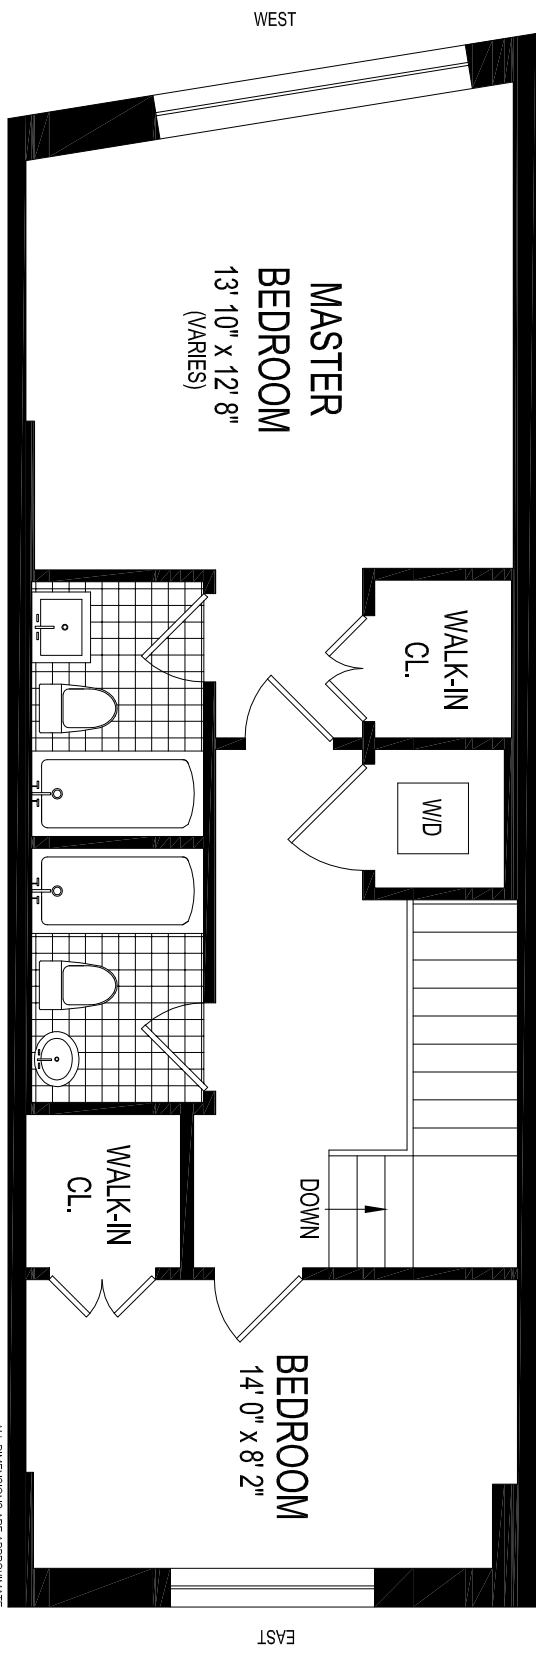

216 Edgecombe Avenue #2

ENTRY LEVEL