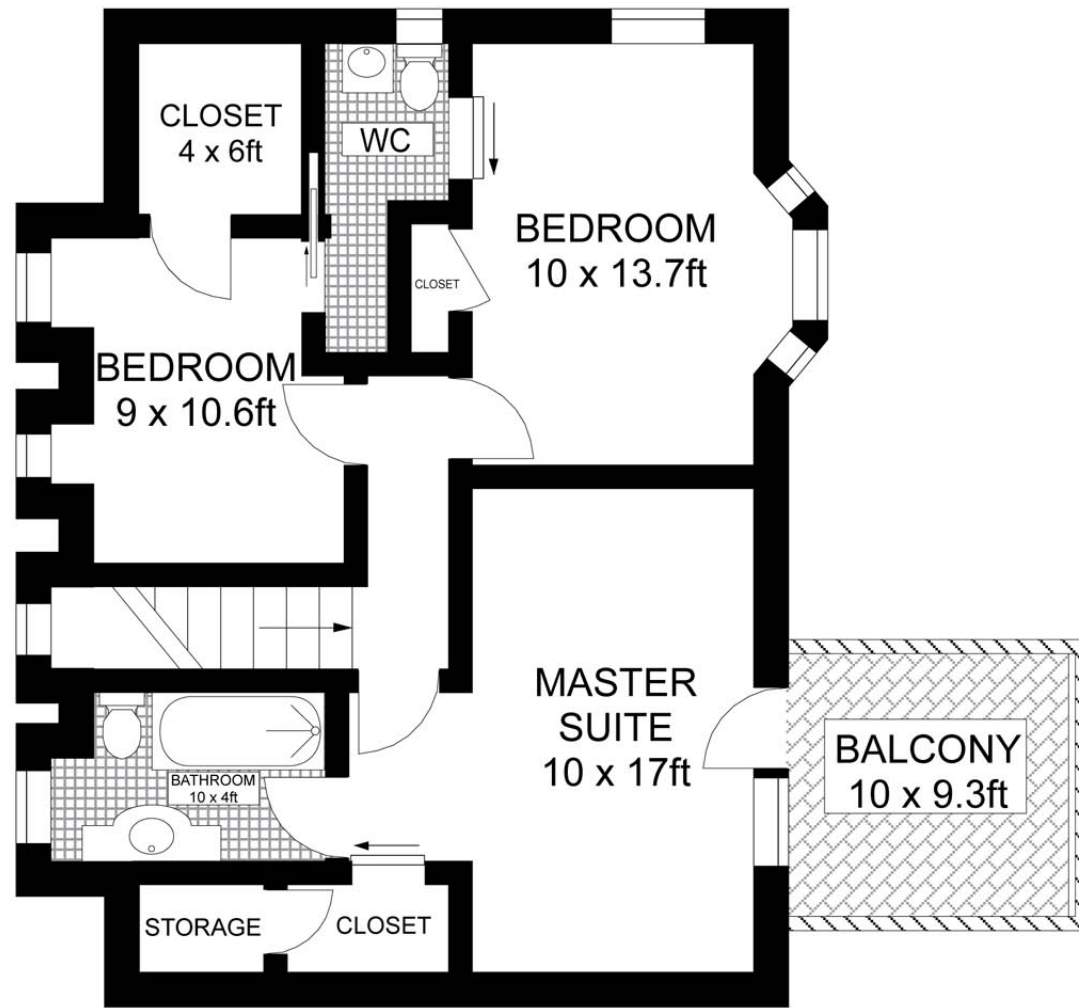

FIRST FLOOR

Scale in feet . Indicative only. Dimensions are approximate. All information contained herein is gathered from sources we believe to be reliable. However we cannot guarantee its accuracy and interested persons should rely on their own enquiries.

INT : 1 063 ft²
EXT : 214.5 ft²

27 Cooper Street, Southampton

SECOND FLOOR

Scale in feet . Indicative only. Dimensions are approximate. All information contained herein is gathered from sources we believe to be reliable. However we cannot guarantee its accuracy and interested persons should rely on their own enquiries.

INT : 655.6 ft²
EXT : 79.6 ft²

27 Cooper Street, Southampton