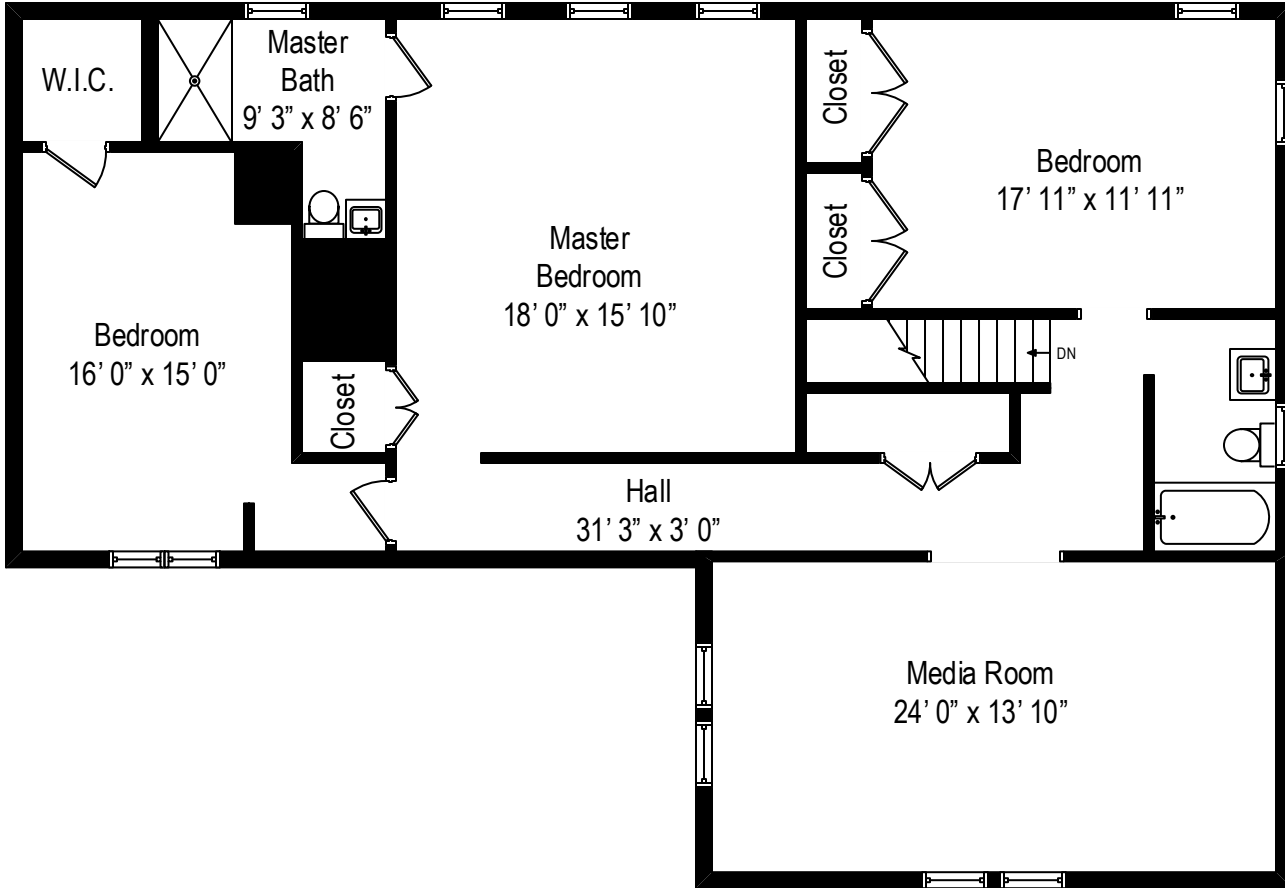

435 Willow Pond Drive – Southold, NY 11971

First Level

All dimensions are approximate. This plan is for marketing purposes only.

435 Willow Pond Drive – Southold, NY 11971

Second Level

All dimensions are approximate. This plan is for marketing purposes only.