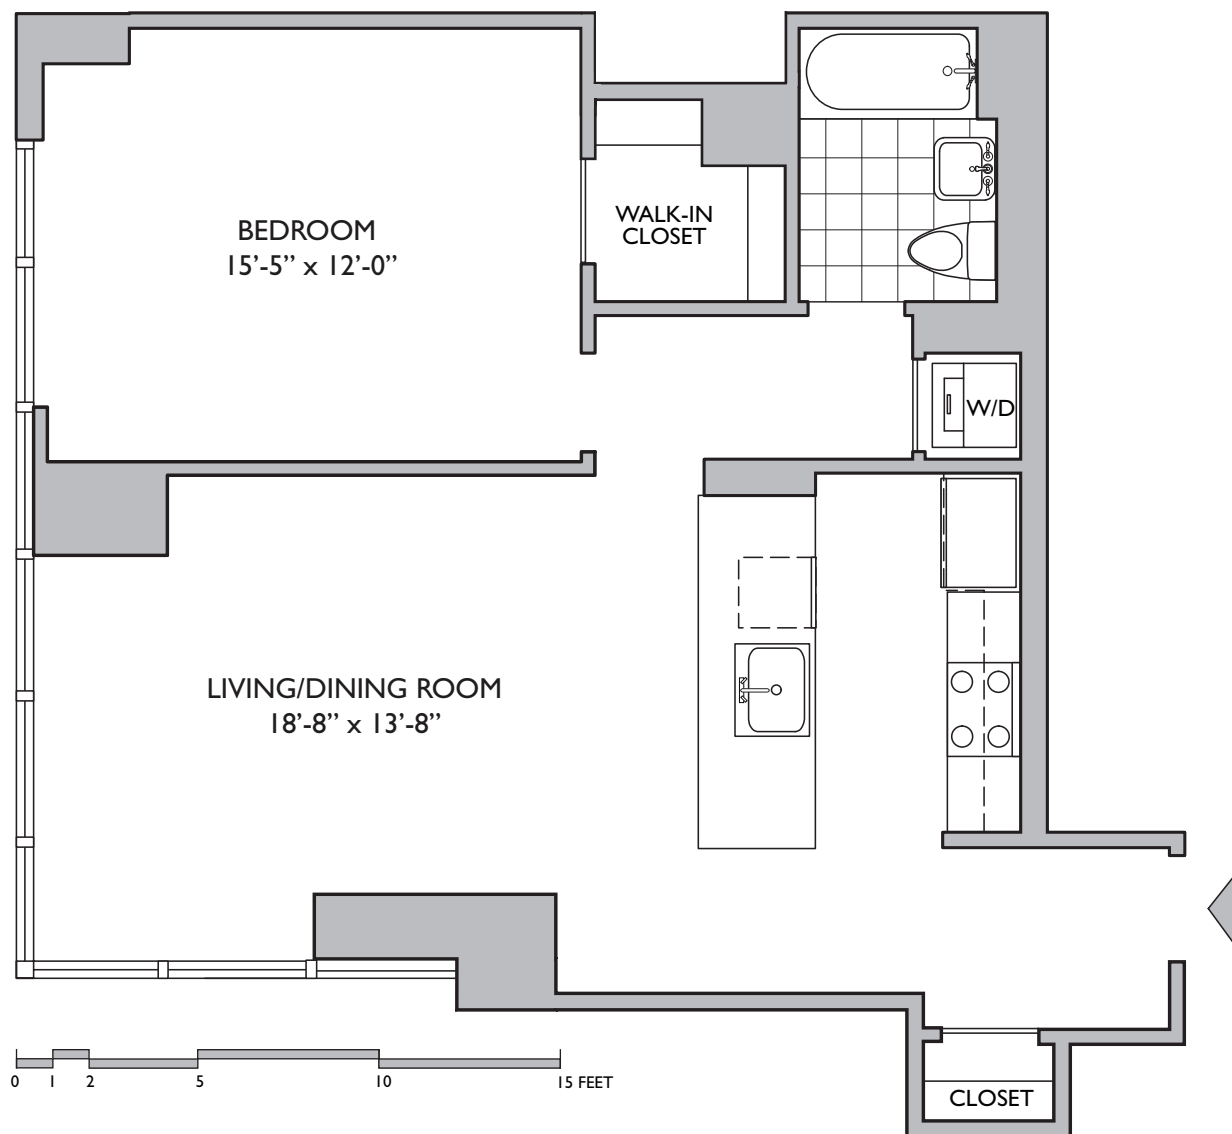

Residence E

One Bedroom, One Bath

Floors 20-41

765 Square Feet

Floors 20-39

Floors 40 & 41

306 GOLD STREET

The above drawings are conceptual only and are subject to change without notice at the discretion of the developer. The residences square footage totals indicated above are approximate and may vary due to construction. Individual room dimensions may vary based on floor and due to construction. The developer reserves the right to make additions, deletions and modifications. See offering plan for complete details.