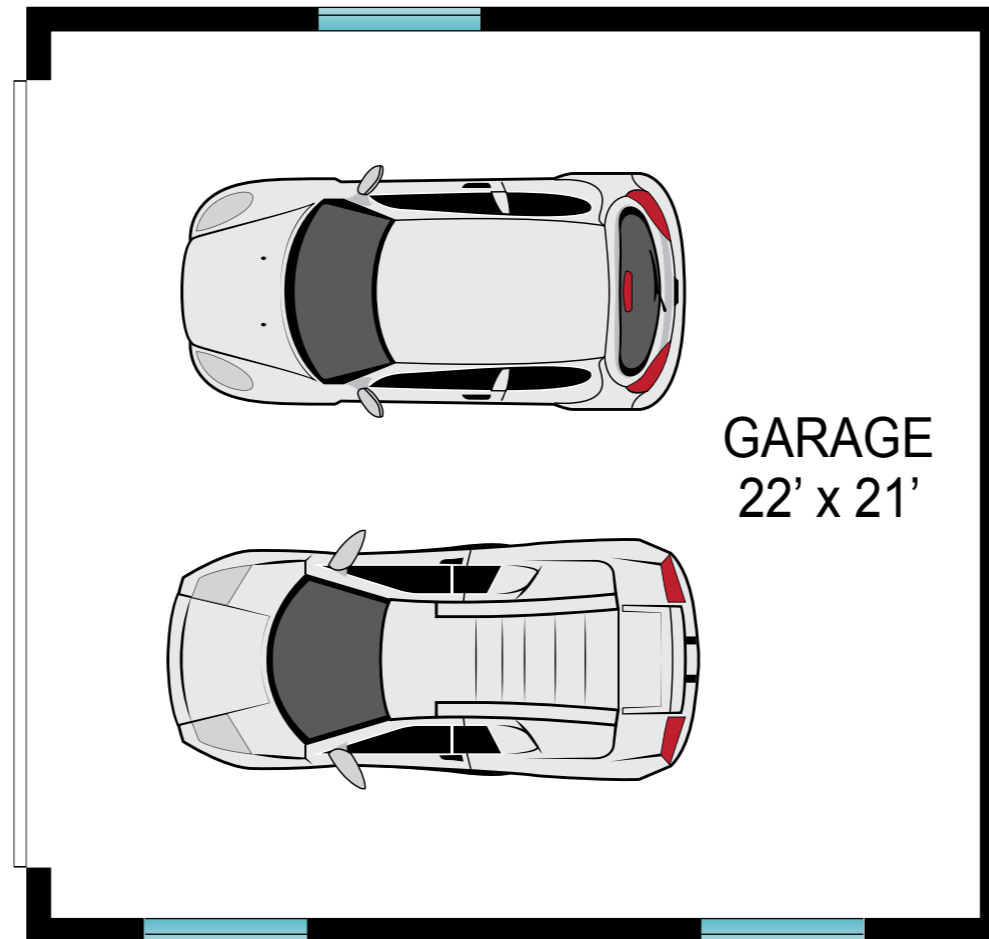

## POOL HOUSE

INT: 348 ft<sup>2</sup>

Scale in feet. Indicative only. Dimensions are approximate. All information contained herein is gathered from sources we believe to be reliable. However, we cannot guarantee its accuracy and interested persons should rely on their own enquiries.

44 Lewis Street, Southampton

*corcoran*  
corcoran group real estate

**DETACHED GARAGE**

INT: 462 ft<sup>2</sup>

Scale in feet. Indicative only. Dimensions are approximate. All information contained herein is gathered from sources we believe to be reliable. However, we cannot guarantee its accuracy and interested persons should rely on their own enquiries.