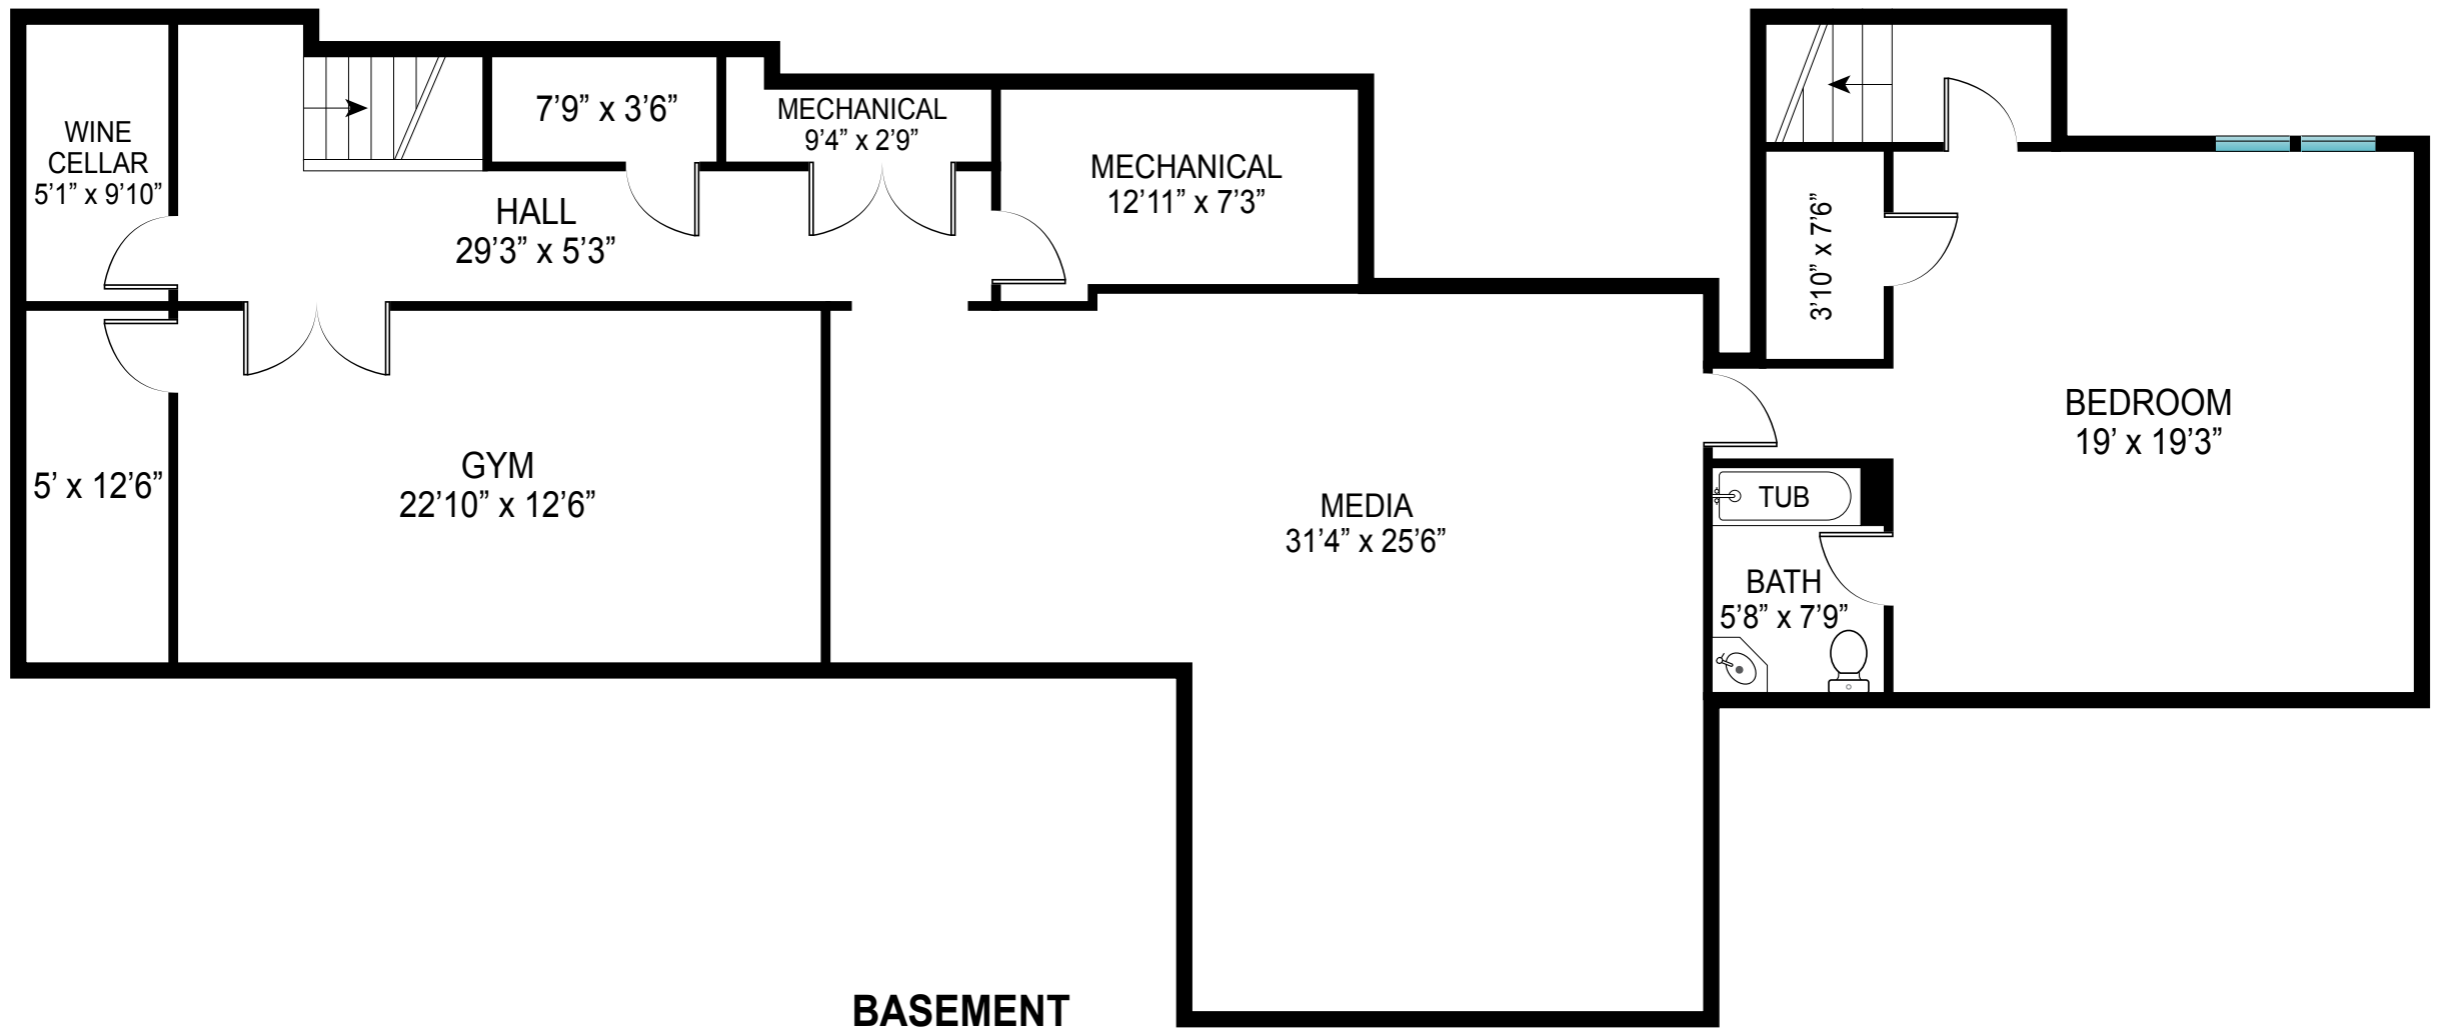

INT: 2443 ft<sup>2</sup>  
EXT: 523 ft<sup>2</sup>

Scale in feet. Indicative only. Dimensions are approximate. All information contained herein is gathered from sources we believe to be reliable. However, we cannot guarantee its accuracy and interested persons should rely on their own enquiries.

44 Lewis Street, Southampton

*corcoran*  
corcoran group real estate

INT: 1884 ft<sup>2</sup>

Scale in feet. Indicative only. Dimensions are approximate. All information contained herein is gathered from sources we believe to be reliable. However, we cannot guarantee its accuracy and interested persons should rely on their own enquiries.

44 Lewis Street, Southampton

*corcoran*  
corcoran group real estate

INT: 1959 ft<sup>2</sup>

Scale in feet. Indicative only. Dimensions are approximate. All information contained herein is gathered from sources we believe to be reliable. However, we cannot guarantee its accuracy and interested persons should rely on their own enquiries.

## POOL HOUSE

INT: 348 ft<sup>2</sup>

Scale in feet. Indicative only. Dimensions are approximate. All information contained herein is gathered from sources we believe to be reliable. However, we cannot guarantee its accuracy and interested persons should rely on their own enquiries.