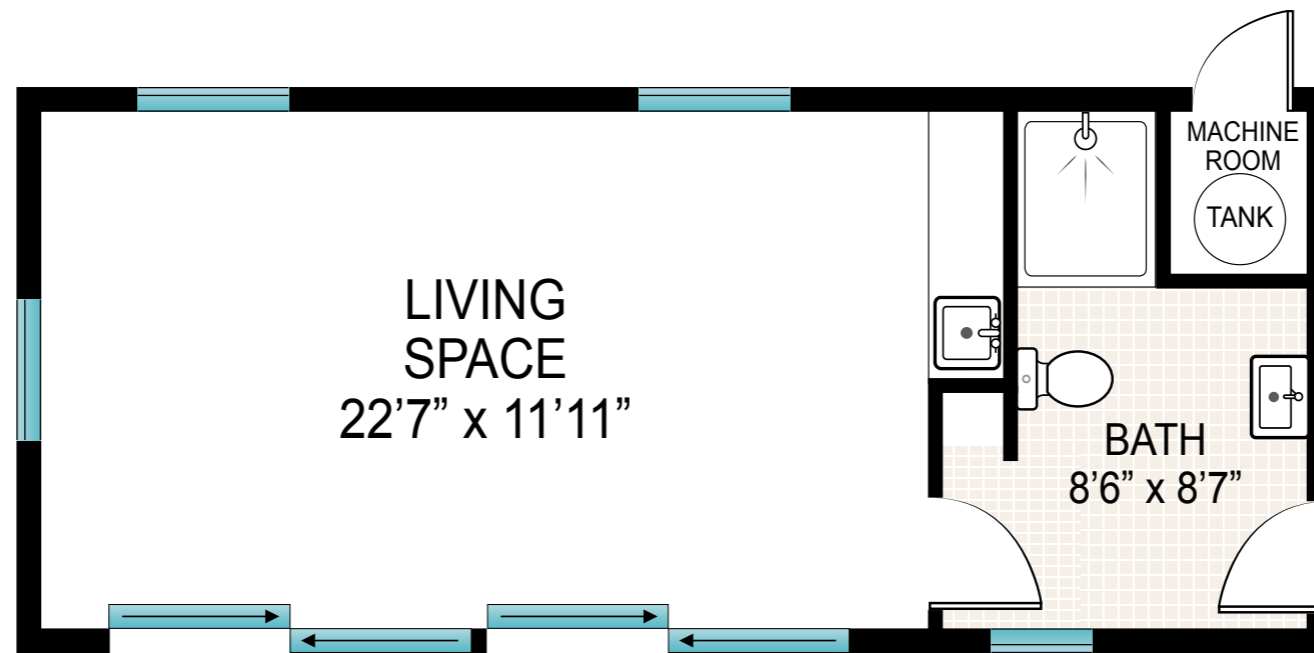

INT: 2443 ft<sup>2</sup>  
EXT: 523 ft<sup>2</sup>

Scale in feet. Indicative only. Dimensions are approximate. All information contained herein is gathered from sources we believe to be reliable. However, we cannot guarantee its accuracy and interested persons should rely on their own enquiries.

44 Lewis Street, Southampton

*corcoran*  
corcoran group real estate

INT: 1884 ft<sup>2</sup>

Scale in feet. Indicative only. Dimensions are approximate. All information contained herein is gathered from sources we believe to be reliable. However, we cannot guarantee its accuracy and interested persons should rely on their own enquiries.

44 Lewis Street, Southampton

*corcoran*  
corcoran group real estate

INT: 1959 ft<sup>2</sup>

Scale in feet. Indicative only. Dimensions are approximate. All information contained herein is gathered from sources we believe to be reliable. However, we cannot guarantee its accuracy and interested persons should rely on their own enquiries.

## POOL HOUSE

INT: 348 ft<sup>2</sup>

Scale in feet. Indicative only. Dimensions are approximate. All information contained herein is gathered from sources we believe to be reliable. However, we cannot guarantee its accuracy and interested persons should rely on their own enquiries.