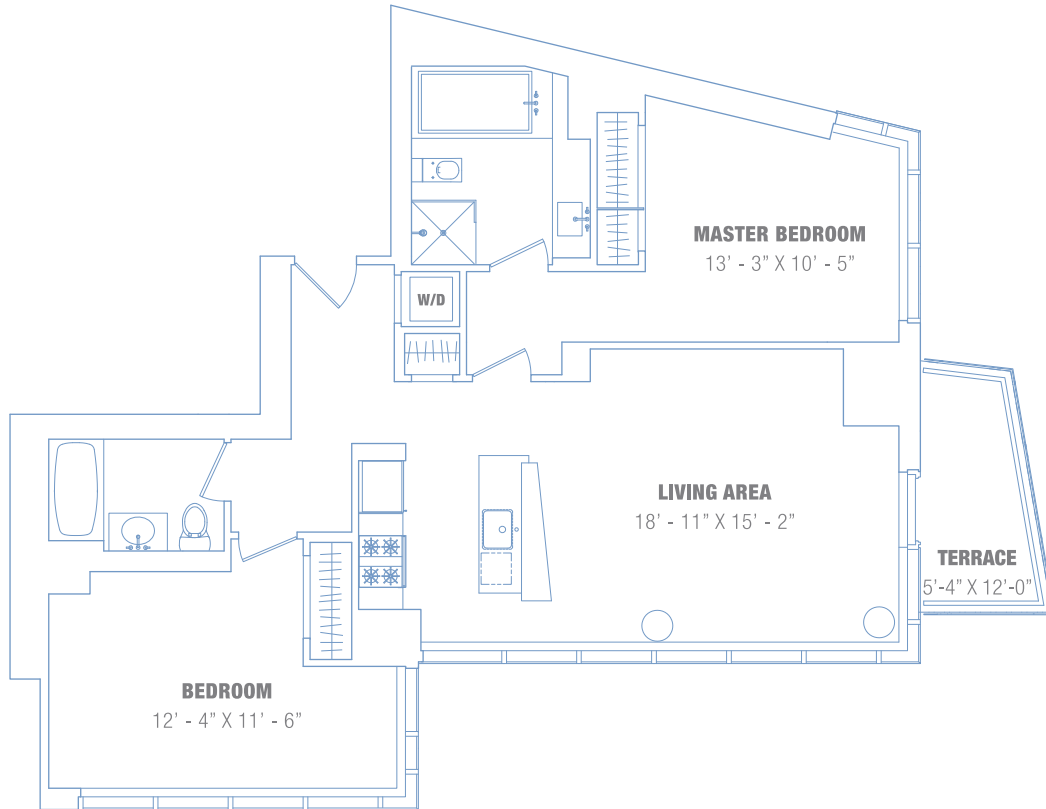

RESIDENCE C FLOORS 31 - 41 TWO BEDROOMS, TWO BATHS, TERRACE

All dimensions are approximate and subject to construction tolerances.