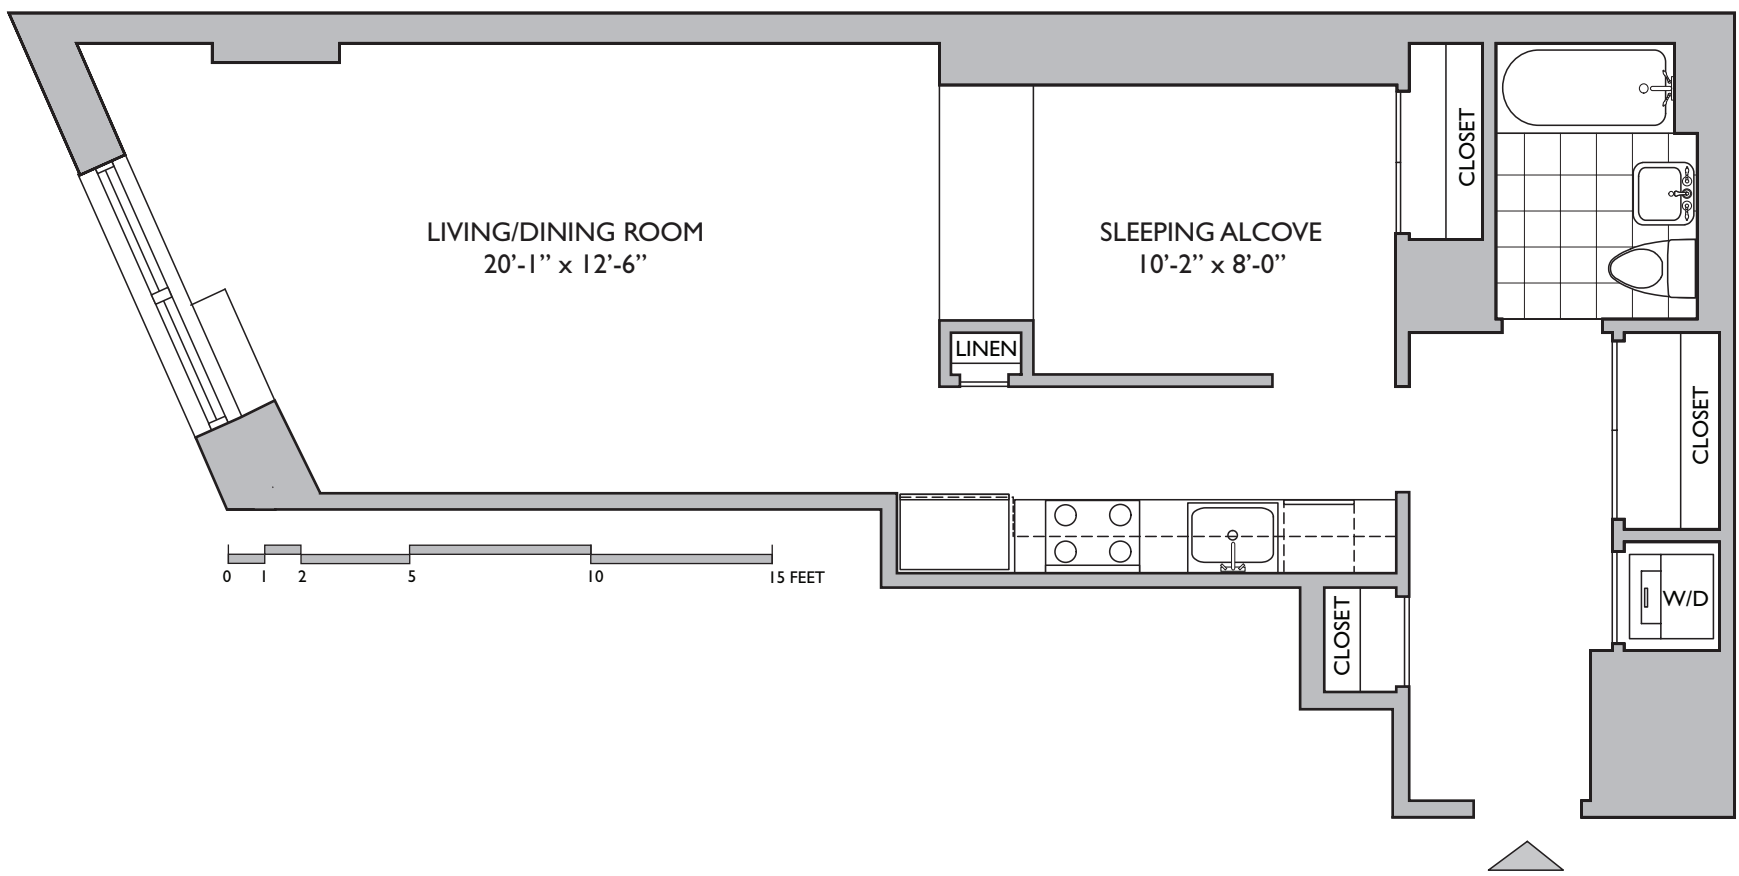

Residence J

Alcove Studio, One Bath
4th Floor
718 Square Feet

Residence K

Alcove Studio, One Bath
3rd Floor
730 Square Feet

Residence L

Alcove Studio, One Bath
Floors 5-8
725 Square Feet

Floors 3 & 4

Floors 5-8

306 GOLD STREET

The above drawings are conceptual only and are subject to change without notice at the discretion of the developer. The residences square footage totals indicated above are approximate and may vary due to construction. Individual room dimensions may vary based on floor and due to construction. The developer reserves the right to make additions, deletions and modifications. See offering plan for complete details.