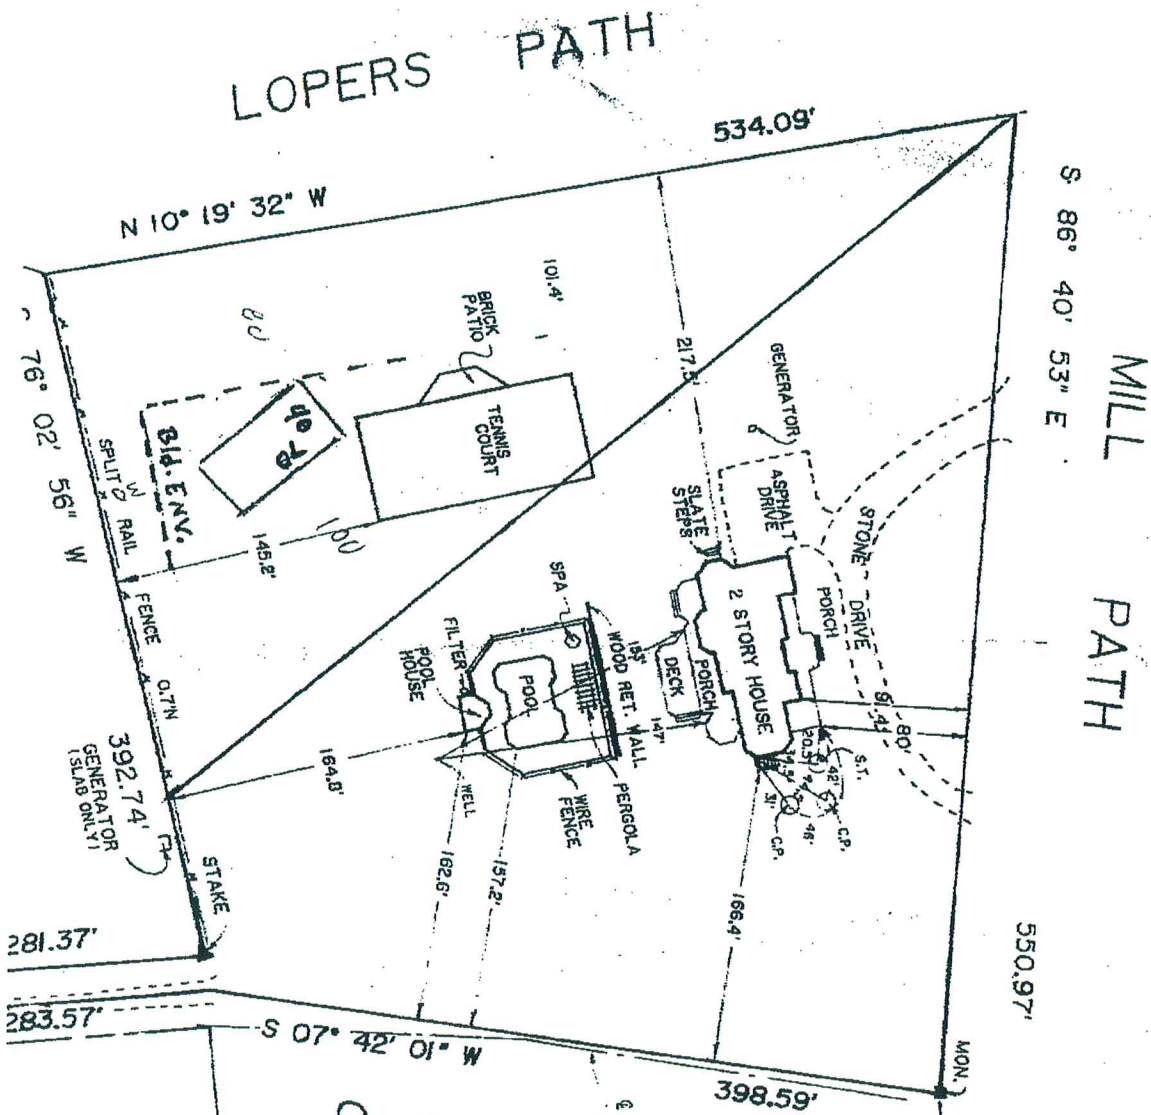

033 B3120

900-  
388  
022  
008

Access from Day City  
Lopers or Mill Path  
CR 80 Sat Backs

LOT 2

ROW OF PINES