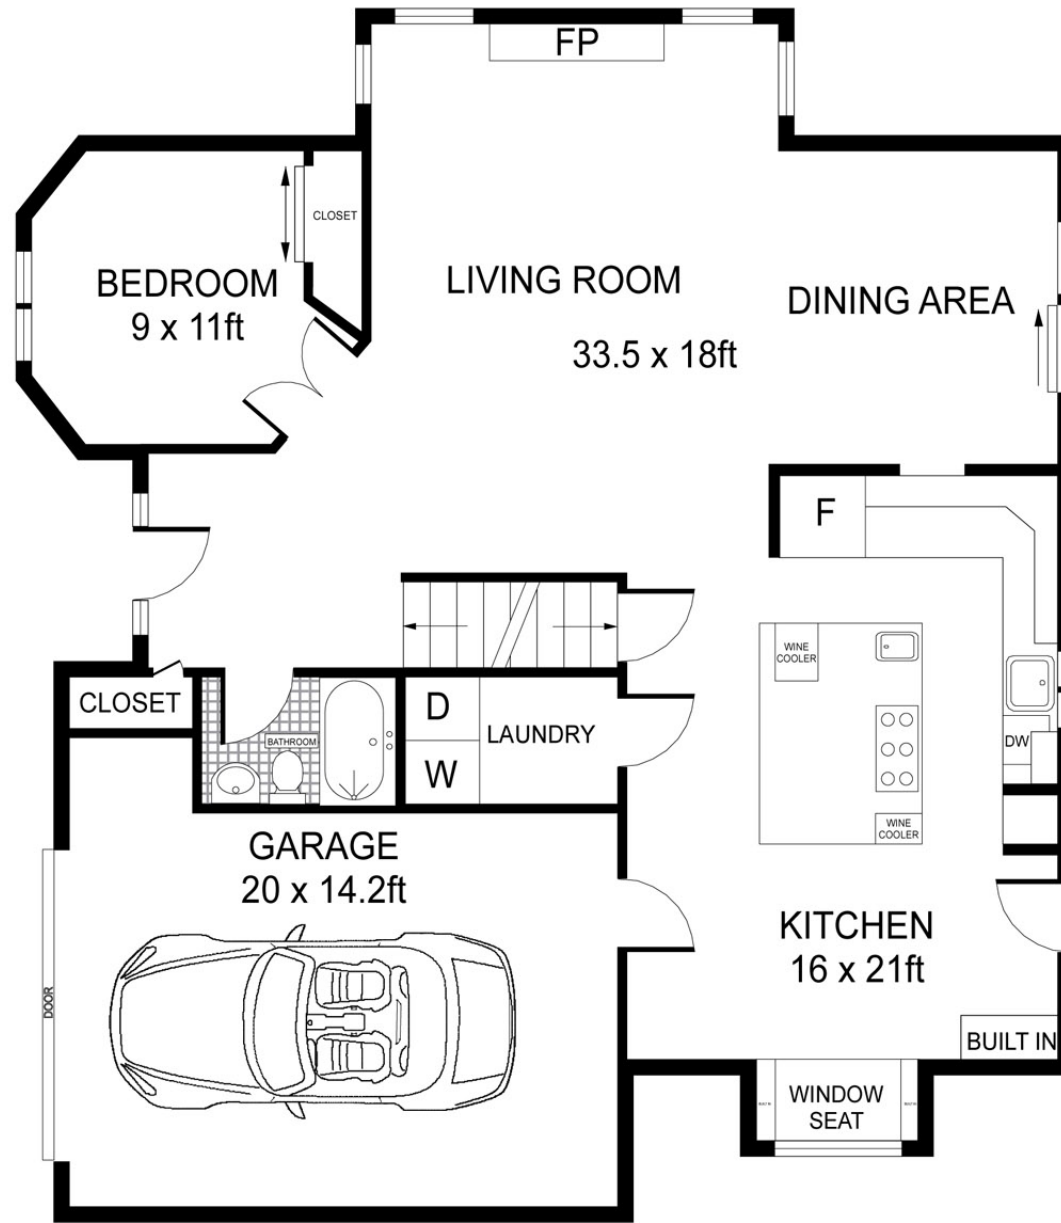

LOWER LEVEL

Scale in feet . Indicative only. Dimensions are approximate. All information contained herein is gathered from sources we believe to be reliable. However we cannot guarantee its accuracy and interested persons should rely on their own enquiries.

INT : 914 ft²

FIRST FLOOR

INT : 1335 ft²

Scale in feet . Indicative only. Dimensions are approximate. All information contained herein is gathered from sources we believe to be reliable. However we cannot guarantee its accuracy and interested persons should rely on their own enquiries.

145 Sea Farm Lane, Bridgehampton

SECOND FLOOR

Scale in feet . Indicative only. Dimensions are approximate. All information contained herein is gathered from sources we believe to be reliable. However we cannot guarantee its accuracy and interested persons should rely on their own enquiries.

INT : 871 ft²