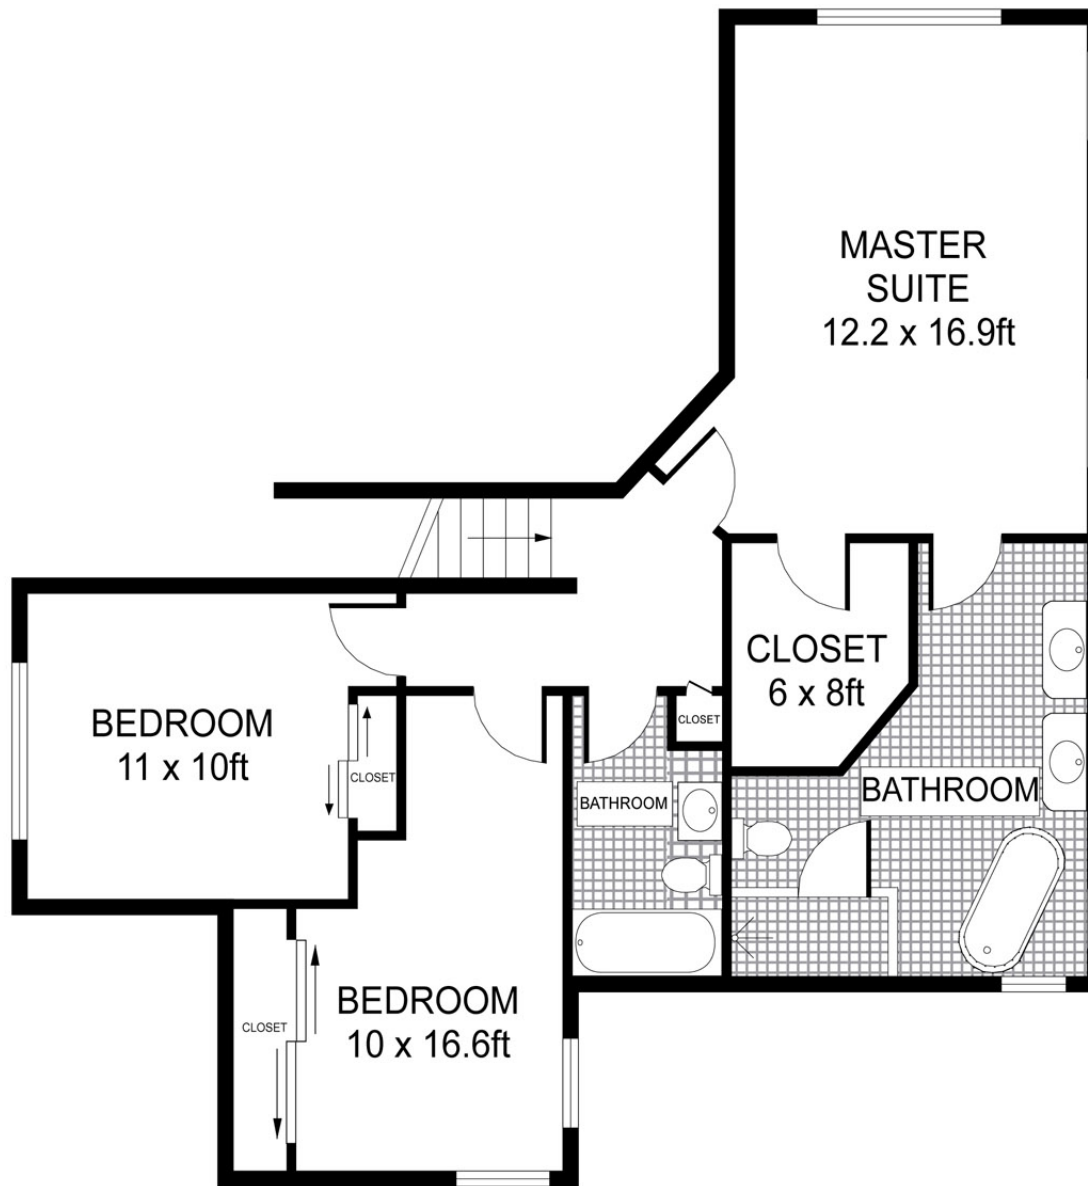

LOWER LEVEL

Scale in feet . Indicative only. Dimensions are approximate. All information contained herein is gathered from sources we believe to be reliable. However we cannot guarantee its accuracy and interested persons should rely on their own enquiries.

INT : 914 ft²

FIRST FLOOR

INT : 1335 ft²

Scale in feet . Indicative only. Dimensions are approximate. All information contained herein is gathered from sources we believe to be reliable. However we cannot guarantee its accuracy and interested persons should rely on their own enquiries.

145 Sea Farm Lane, Bridgehampton

SECOND FLOOR

Scale in feet . Indicative only. Dimensions are approximate. All information contained herein is gathered from sources we believe to be reliable. However we cannot guarantee its accuracy and interested persons should rely on their own enquiries.

INT : 871 ft²