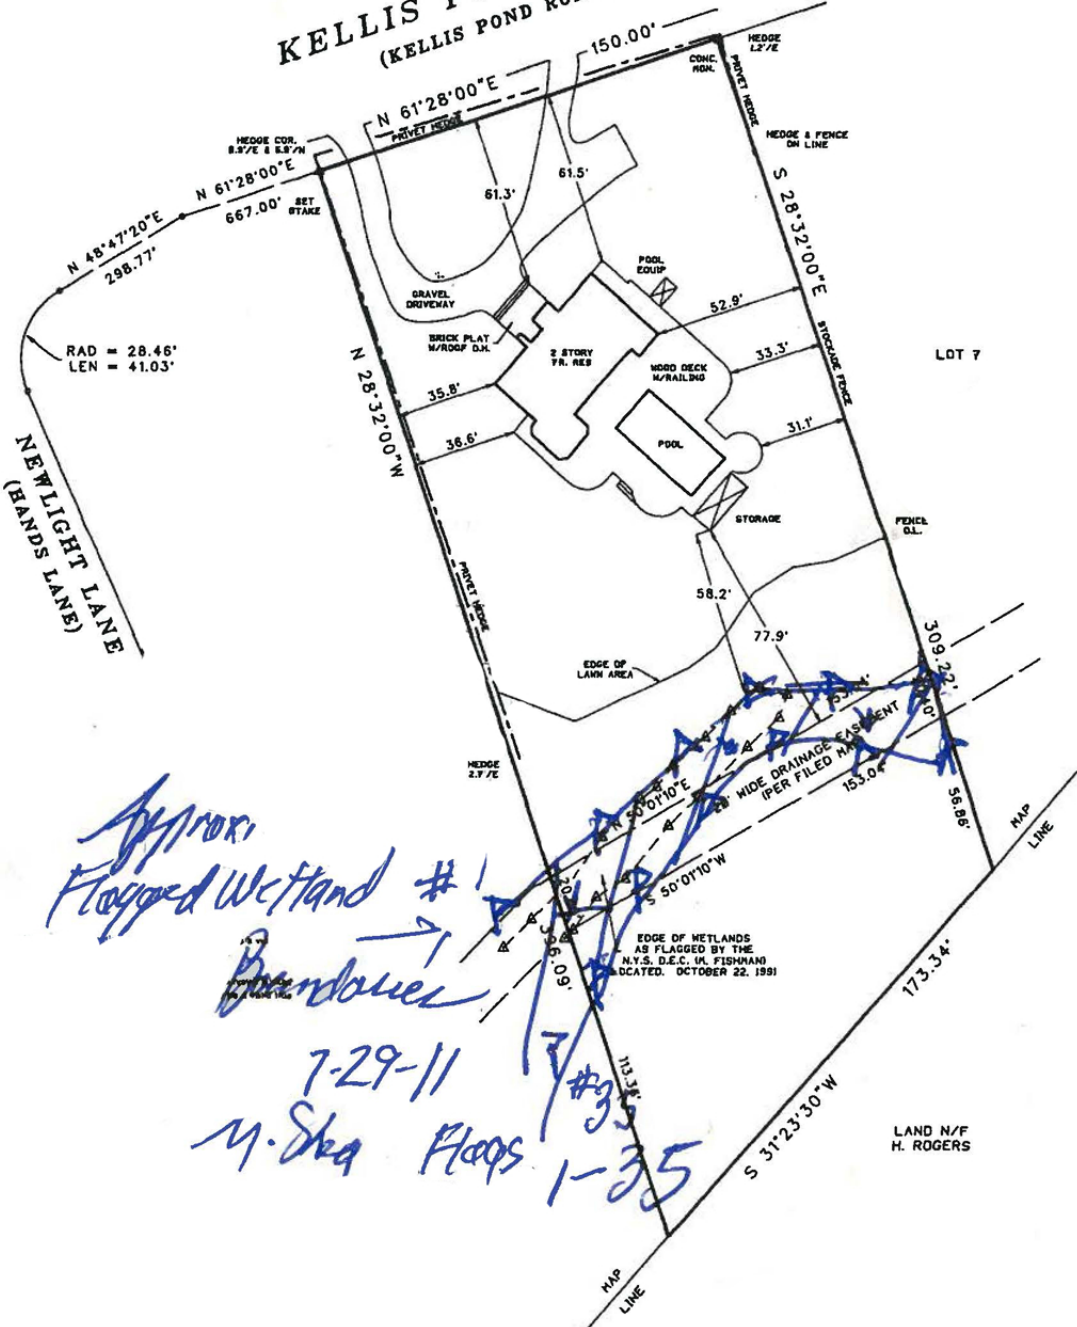

# KELLIS POND LANE (KELLIS POND ROAD)

*Approx. Flagged Wetland #1*  
*Boundaries*

7-29-11  
 M. Ska Floods #35  
 1-35