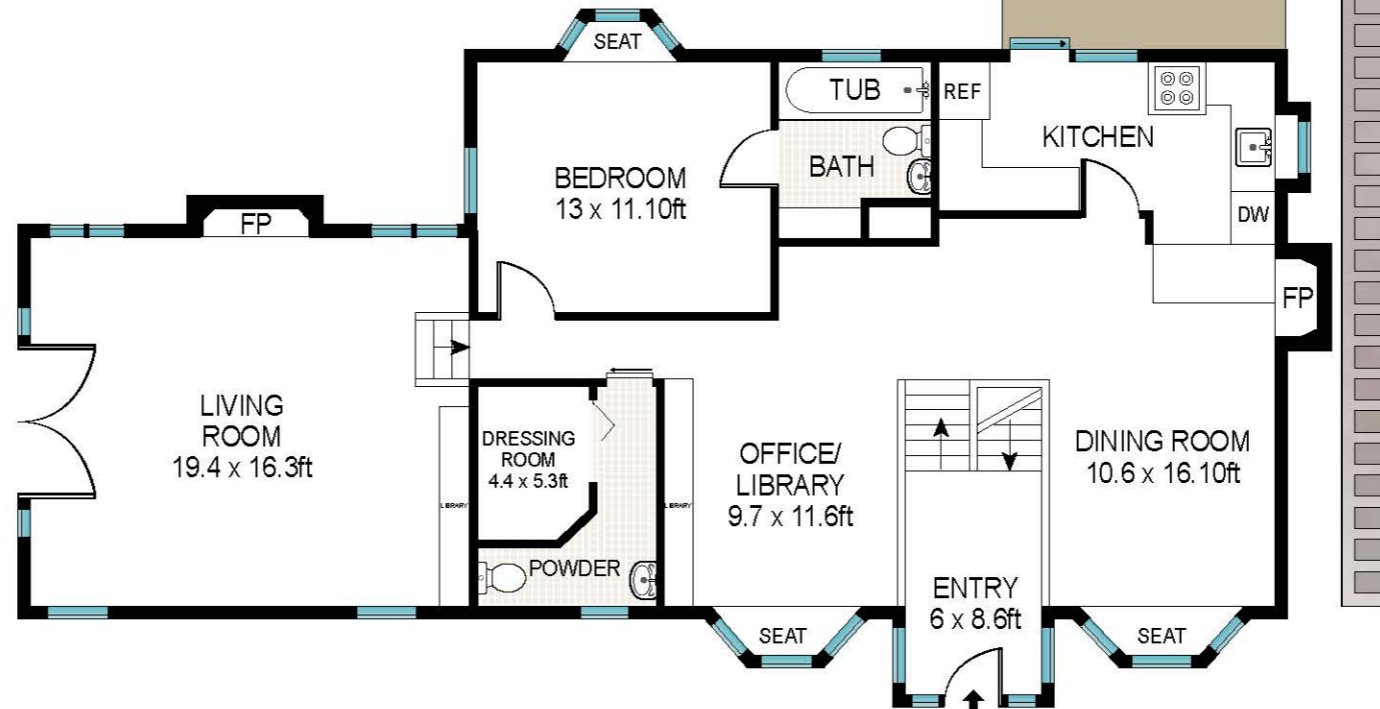

LOWER LEVEL

LEVEL ONE

Scale in feet. Indicative only. Dimensions are approximate. All information contained herein is gathered from sources we believe to be reliable. However, we cannot guarantee its accuracy and interested persons should rely on their own enquiries.

INT: 2153 ft<sup>2</sup>  
EXT: 322 ft<sup>2</sup>

49 Cedar Drive, East Hampton

**CORCORAN**  
corcoran group real estate