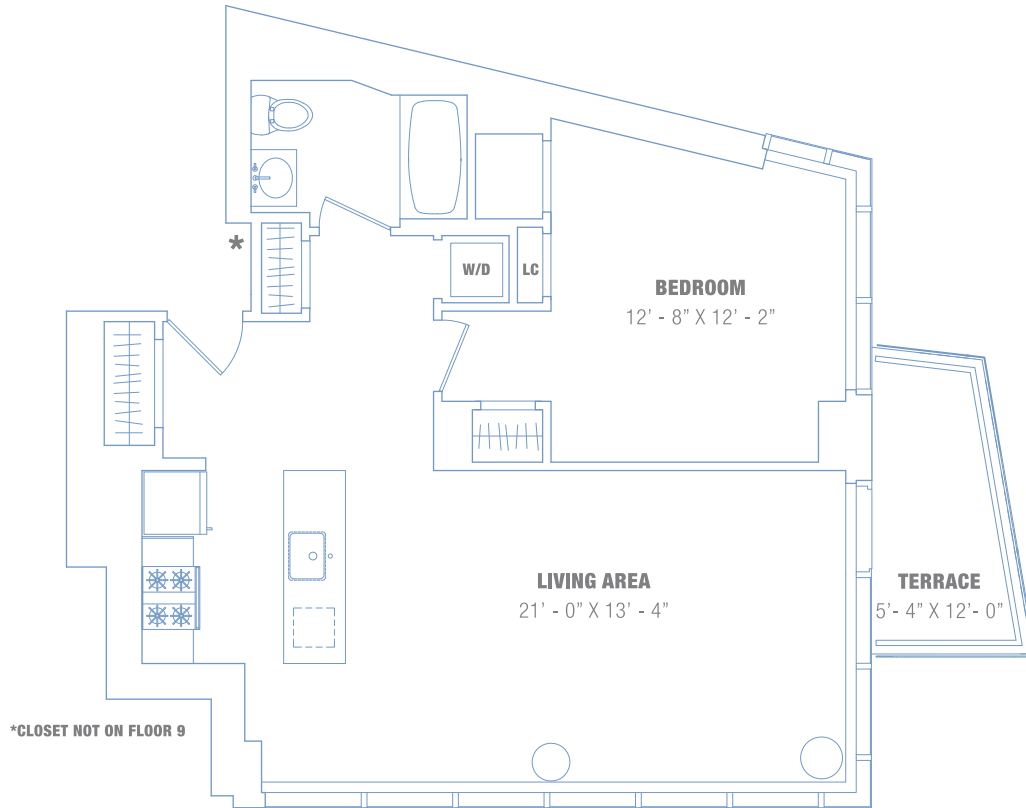

**RESIDENCE C FLOORS 9 - 30 ONE BEDROOM, ONE BATH, TERRACE**

All dimensions are approximate and subject to construction tolerances.