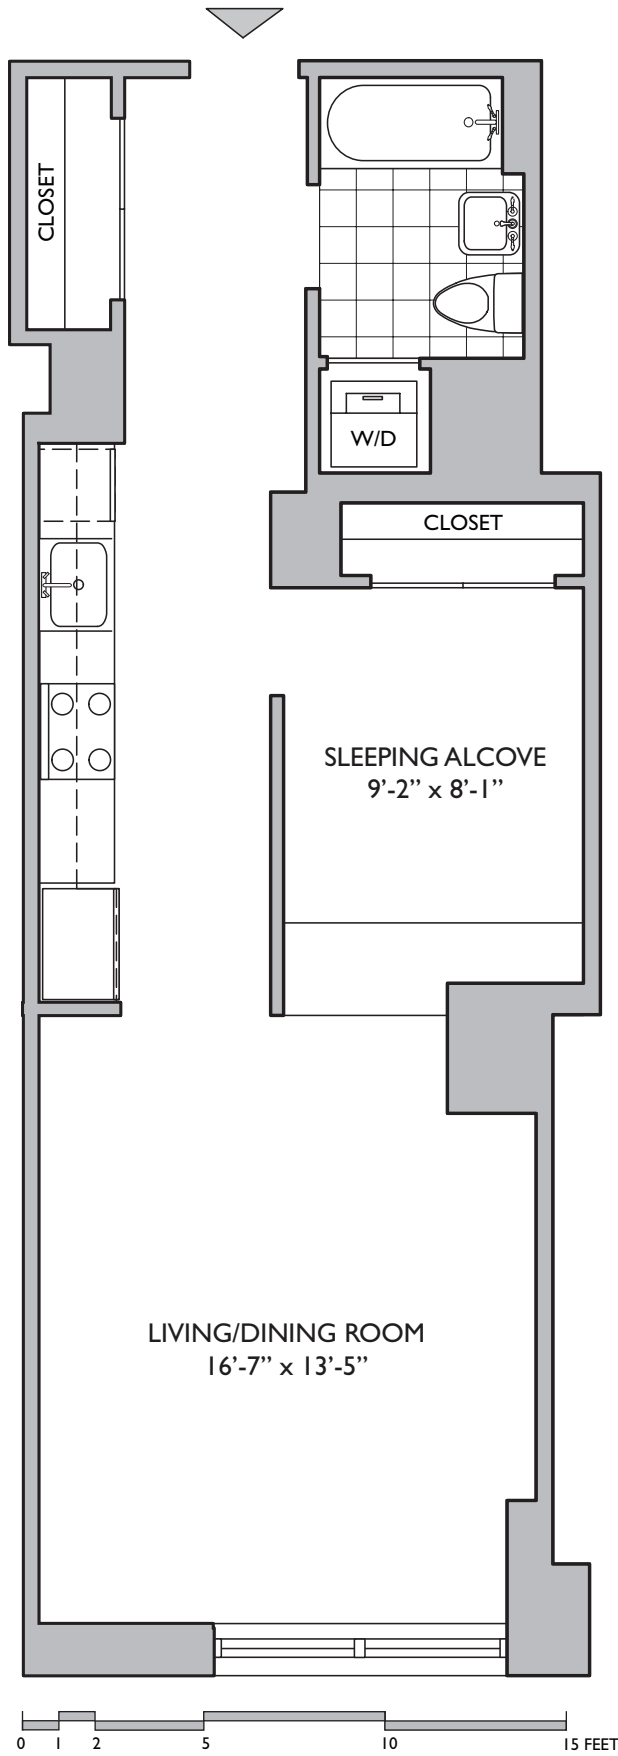

Residence E

Alcove Studio, One Bath
Floors 3 & 4
634 Square Feet

Residence F

Alcove Studio, One Bath
Floors 5-8
634 Square Feet

Floors 3 & 4

Floors 5-8

306 GOLD STREET

The above drawings are conceptual only and are subject to change without notice at the discretion of the developer. The residences square footage totals indicated above are approximate and may vary due to construction. Individual room dimensions may vary based on floor and due to construction. The developer reserves the right to make additions, deletions and modifications. See offering plan for complete details.