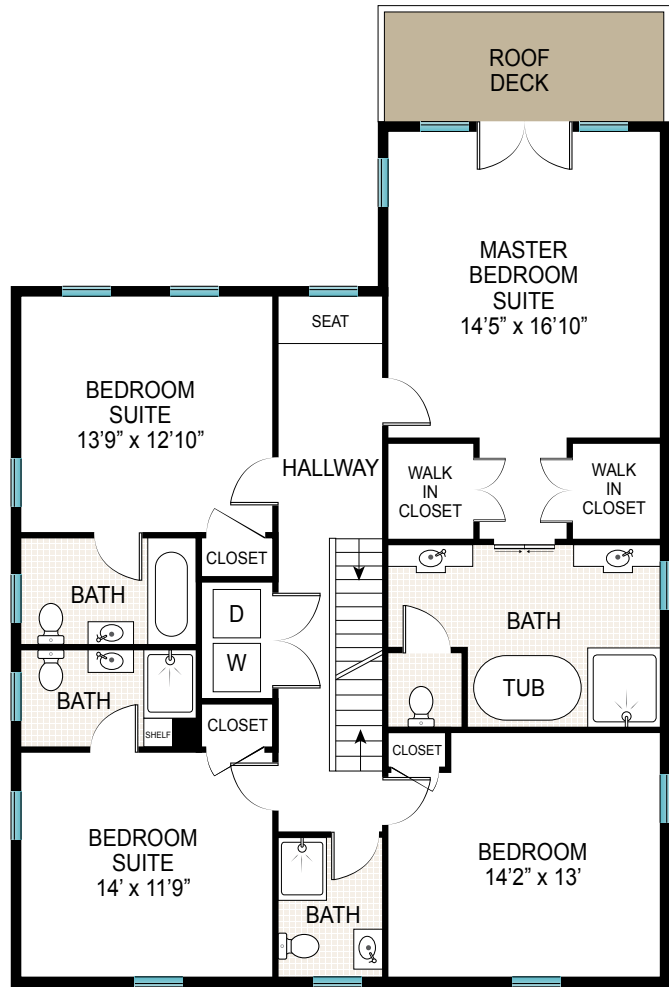

FIRST LEVEL

INT: 1647 ft²
EXT: 840 ft²

Scale in feet. Indicative only. Dimensions are approximate. All information contained herein is gathered from sources we believe to be reliable. However, we cannot guarantee its accuracy and interested persons should rely on their own enquiries.

176 Herrick Road, Southampton

CORCORAN
corcoran group real estate

SECOND LEVEL

INT: 1485 ft²
EXT: 97 ft²

Scale in feet. Indicative only. Dimensions are approximate. All information contained herein is gathered from sources we believe to be reliable. However, we cannot guarantee its accuracy and interested persons should rely on their own enquiries.

LOWER LEVEL

INT: 1324 ft²

EXT: 54 ft²

Scale in feet. Indicative only. Dimensions are approximate. All information contained herein is gathered from sources we believe to be reliable. However, we cannot guarantee its accuracy and interested persons should rely on their own enquiries.

POOL HOUSE

INT: 398 ft²
EXT: 141 ft²

Scale in feet. Indicative only. Dimensions are approximate. All information contained herein is gathered from sources we believe to be reliable. However, we cannot guarantee its accuracy and interested persons should rely on their own enquiries.