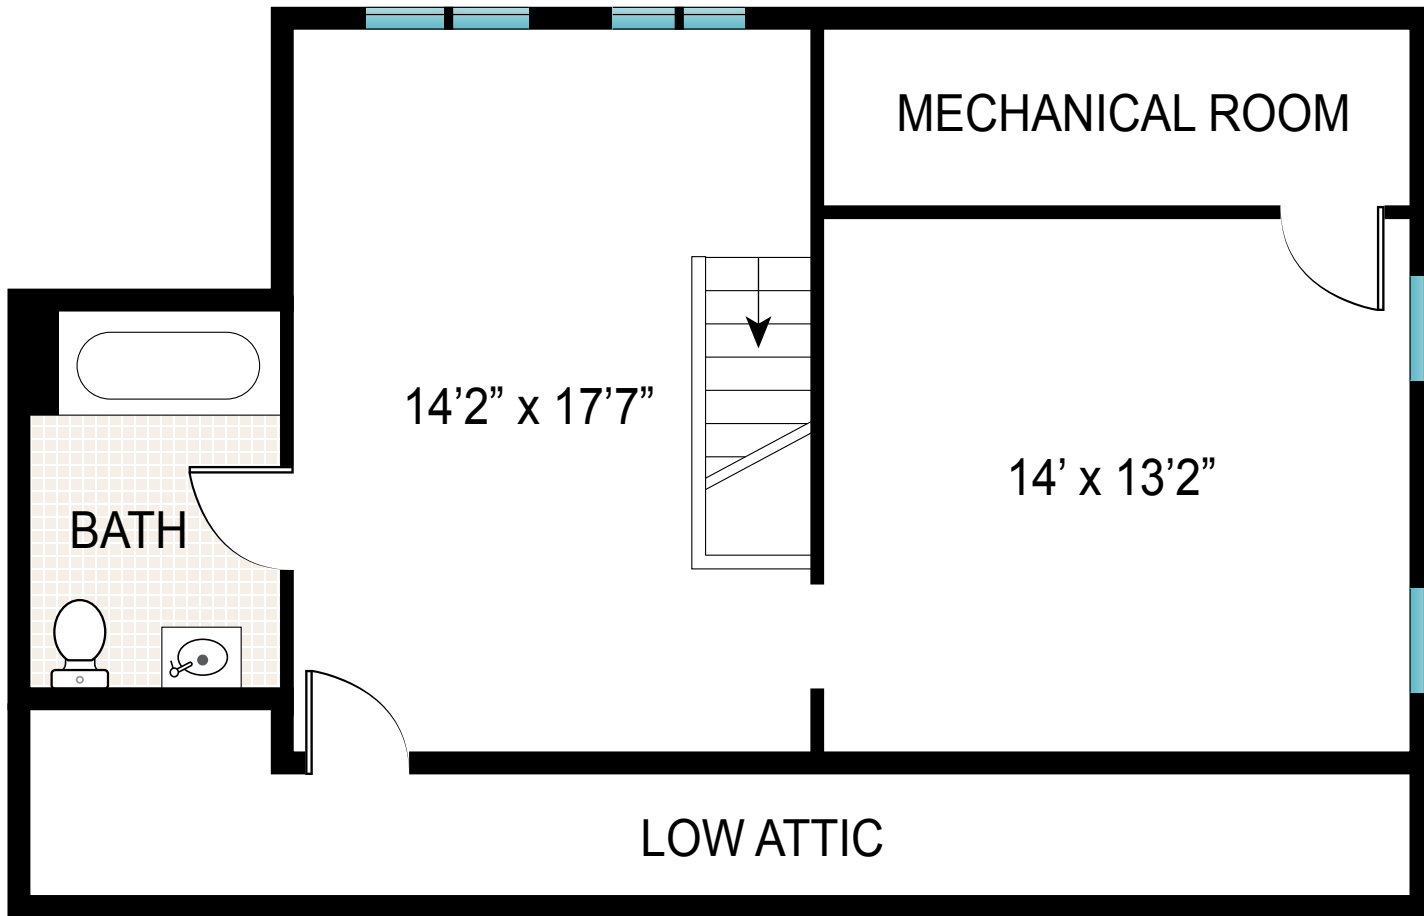

FIRST LEVEL

INT: 1647 ft²
EXT: 840 ft²

Scale in feet. Indicative only. Dimensions are approximate. All information contained herein is gathered from sources we believe to be reliable. However, we cannot guarantee its accuracy and interested persons should rely on their own enquiries.

176 Herrick Road, Southampton

CORCORAN
corcoran group real estate

SECOND LEVEL

INT: 1485 ft²
EXT: 97 ft²

Scale in feet. Indicative only. Dimensions are approximate. All information contained herein is gathered from sources we believe to be reliable. However, we cannot guarantee its accuracy and interested persons should rely on their own enquiries.

LOWER LEVEL

INT: 1324 ft²

EXT: 54 ft²

Scale in feet. Indicative only. Dimensions are approximate. All information contained herein is gathered from sources we believe to be reliable. However, we cannot guarantee its accuracy and interested persons should rely on their own enquiries.

POOL HOUSE

INT: 398 ft²
EXT: 141 ft²

Scale in feet. Indicative only. Dimensions are approximate. All information contained herein is gathered from sources we believe to be reliable. However, we cannot guarantee its accuracy and interested persons should rely on their own enquiries.