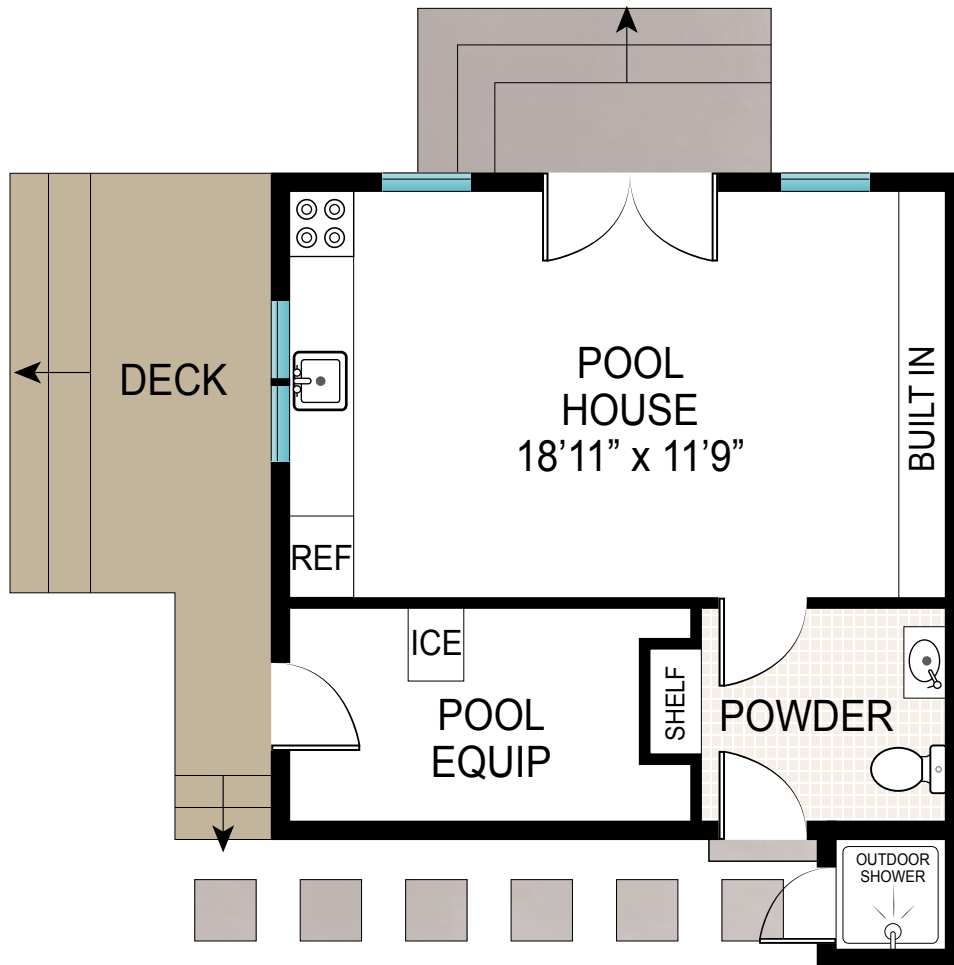

176 Herrick Road, Southampton

CORCORAN
corcoran group real estate

SECOND LEVEL

INT: 1485 ft²
EXT: 97 ft²

Scale in feet. Indicative only. Dimensions are approximate. All information contained herein is gathered from sources we believe to be reliable. However, we cannot guarantee its accuracy and interested persons should rely on their own enquiries.

THIRD LEVEL

INT: 742 ft²

Scale in feet. Indicative only. Dimensions are approximate. All information contained herein is gathered from sources we believe to be reliable. However, we cannot guarantee its accuracy and interested persons should rely on their own enquiries.

LOWER LEVEL

INT: 1324 ft²

EXT: 54 ft²

Scale in feet. Indicative only. Dimensions are approximate. All information contained herein is gathered from sources we believe to be reliable. However, we cannot guarantee its accuracy and interested persons should rely on their own enquiries.

POOL HOUSE

INT: 398 ft²
EXT: 141 ft²

Scale in feet. Indicative only. Dimensions are approximate. All information contained herein is gathered from sources we believe to be reliable. However, we cannot guarantee its accuracy and interested persons should rely on their own enquiries.