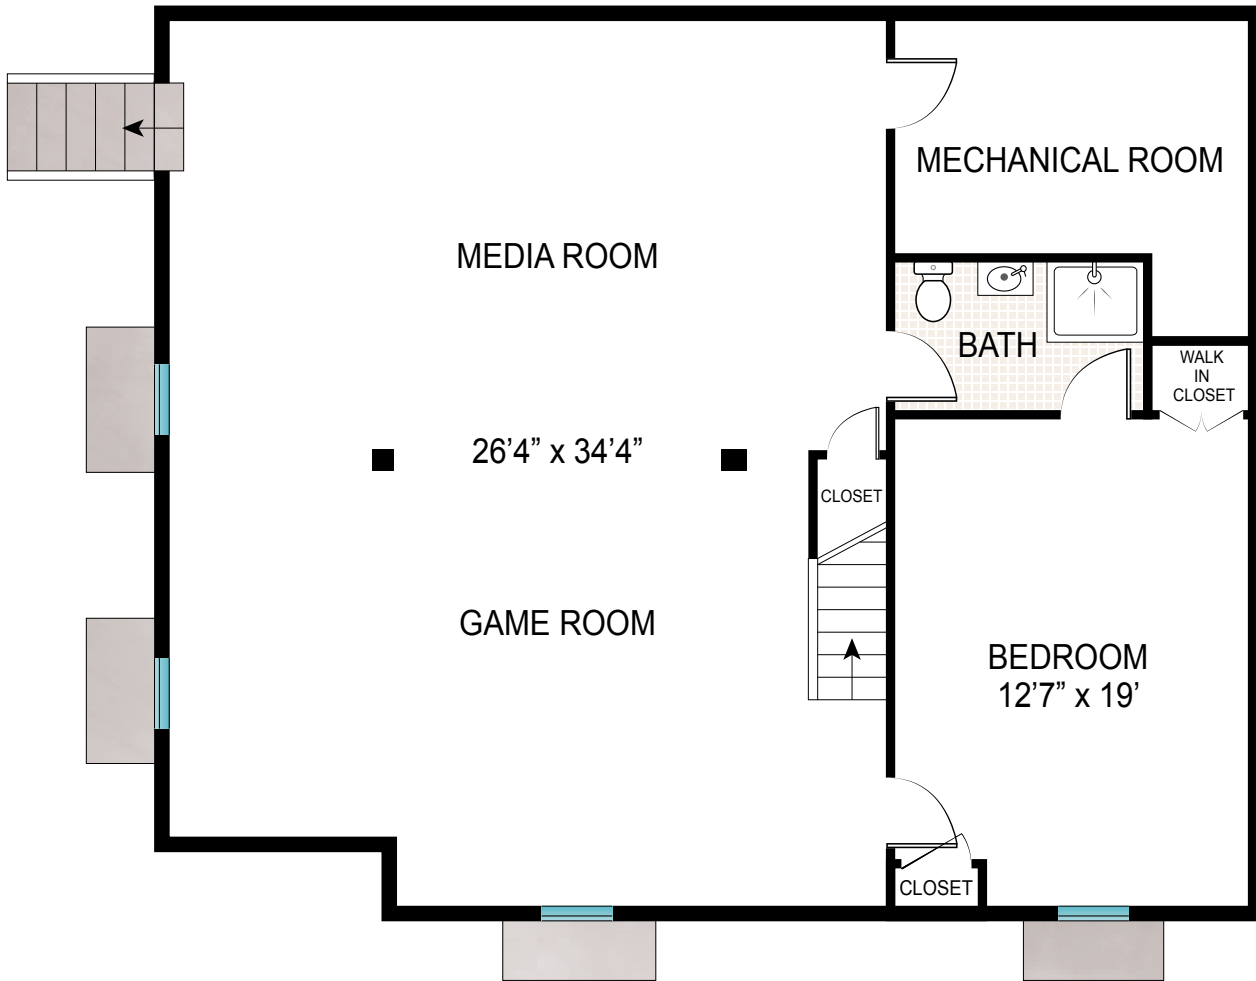

FIRST LEVEL

INT: 1647 ft²
EXT: 840 ft²

Scale in feet. Indicative only. Dimensions are approximate. All information contained herein is gathered from sources we believe to be reliable. However, we cannot guarantee its accuracy and interested persons should rely on their own enquiries.

176 Herrick Road, Southampton

CORCORAN
corcoran group real estate

SECOND LEVEL

INT: 1485 ft²
EXT: 97 ft²

Scale in feet. Indicative only. Dimensions are approximate. All information contained herein is gathered from sources we believe to be reliable. However, we cannot guarantee its accuracy and interested persons should rely on their own enquiries.

LOWER LEVEL

INT: 1324 ft²

EXT: 54 ft²

Scale in feet. Indicative only. Dimensions are approximate. All information contained herein is gathered from sources we believe to be reliable. However, we cannot guarantee its accuracy and interested persons should rely on their own enquiries.

POOL HOUSE

INT: 398 ft²
EXT: 141 ft²

Scale in feet. Indicative only. Dimensions are approximate. All information contained herein is gathered from sources we believe to be reliable. However, we cannot guarantee its accuracy and interested persons should rely on their own enquiries.