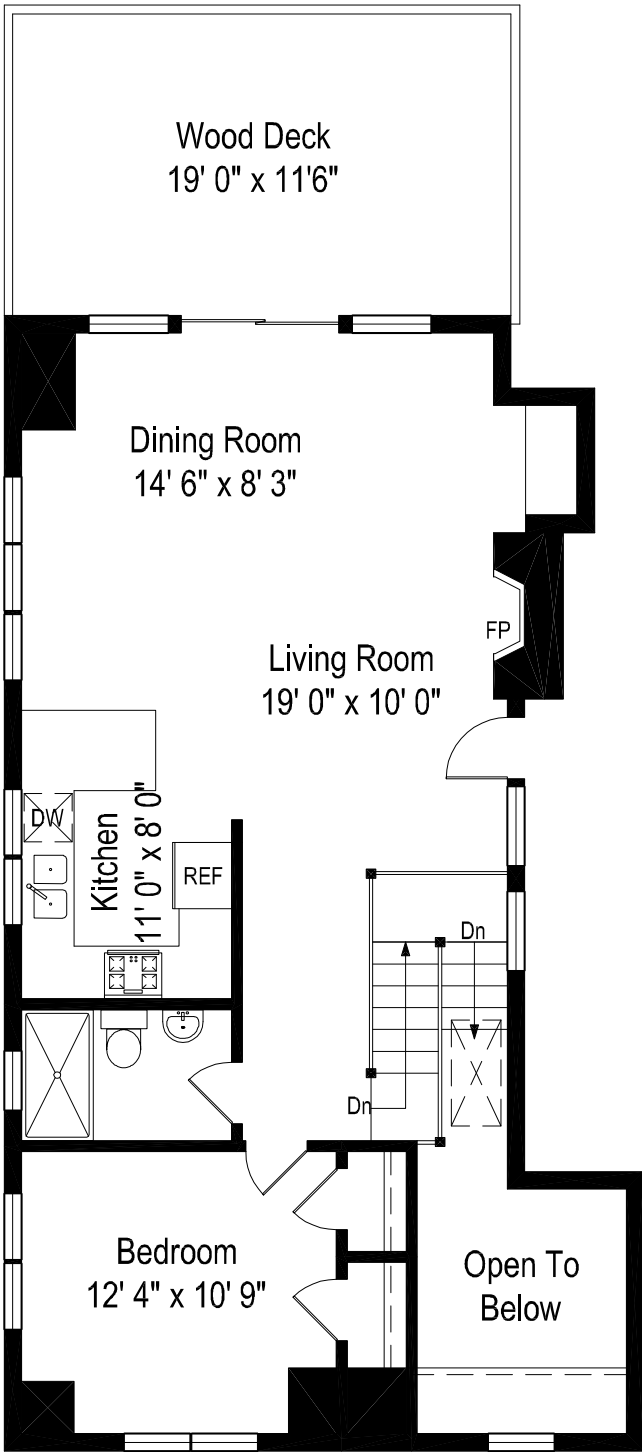

136 Old West Lake Drive. - Montauk, NY 11954

First Level

136 Old West Lake Drive. - Montauk, NY 11954
Second Level

All dimensions are approximate. This plan is for marketing purposes only.