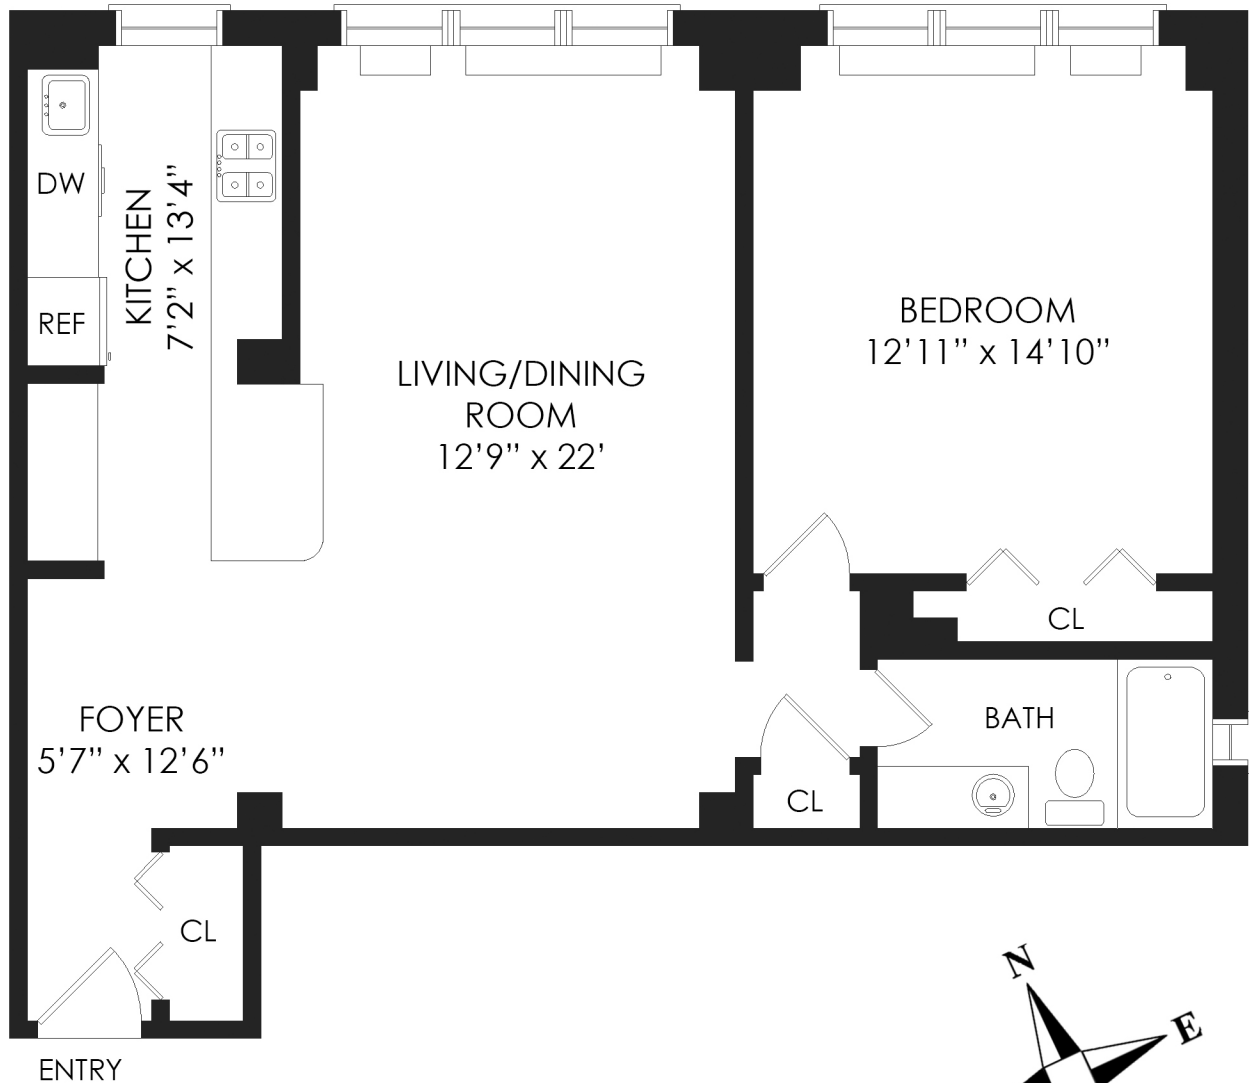

320 EAST 58TH STREET, UNIT 11H

TOWN RESIDENTIAL