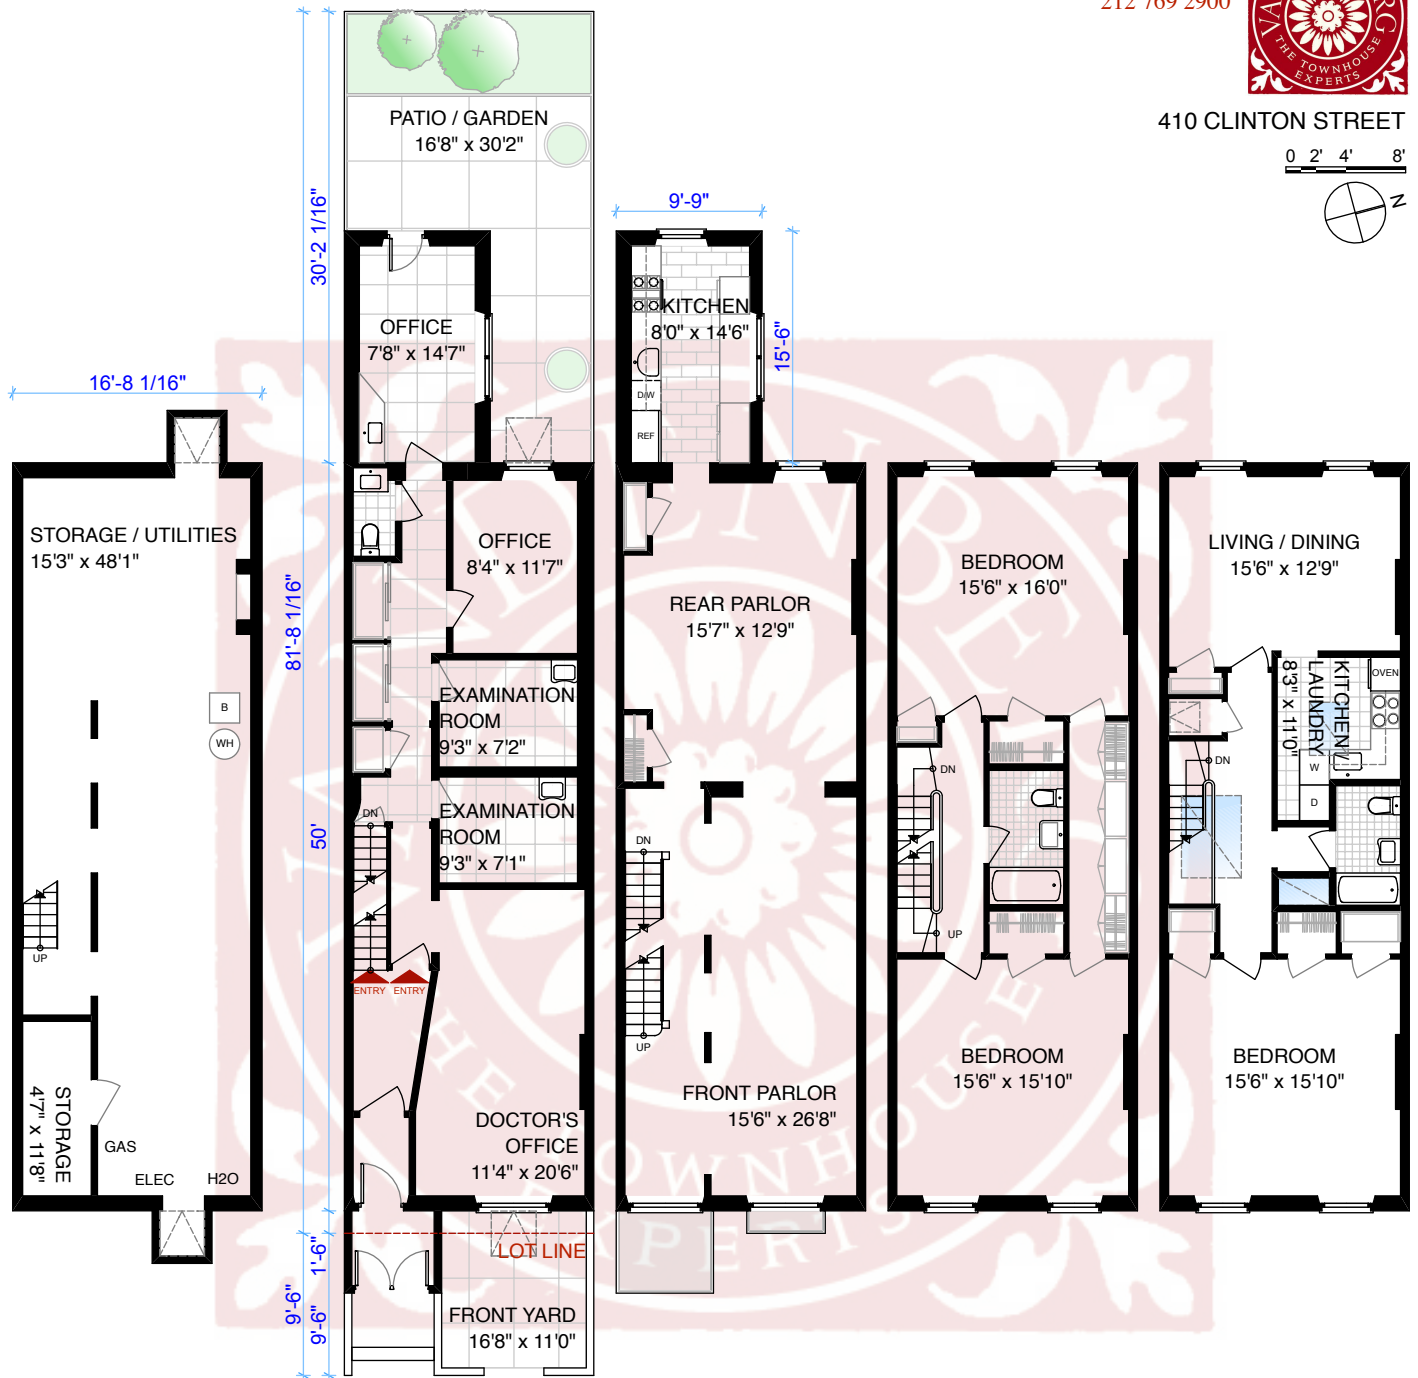

410 CLINTON STREET

CELLAR
 7'0" HEIGHT CEILING

FIRST FLOOR
 8'0" HEIGHT CEILING

SECOND FLOOR
 10'10" HEIGHT CEILING

THIRD FLOOR
 10'0" HEIGHT CEILING

FOURTH FLOOR
 9'10" FRONT / 8'6" REAR