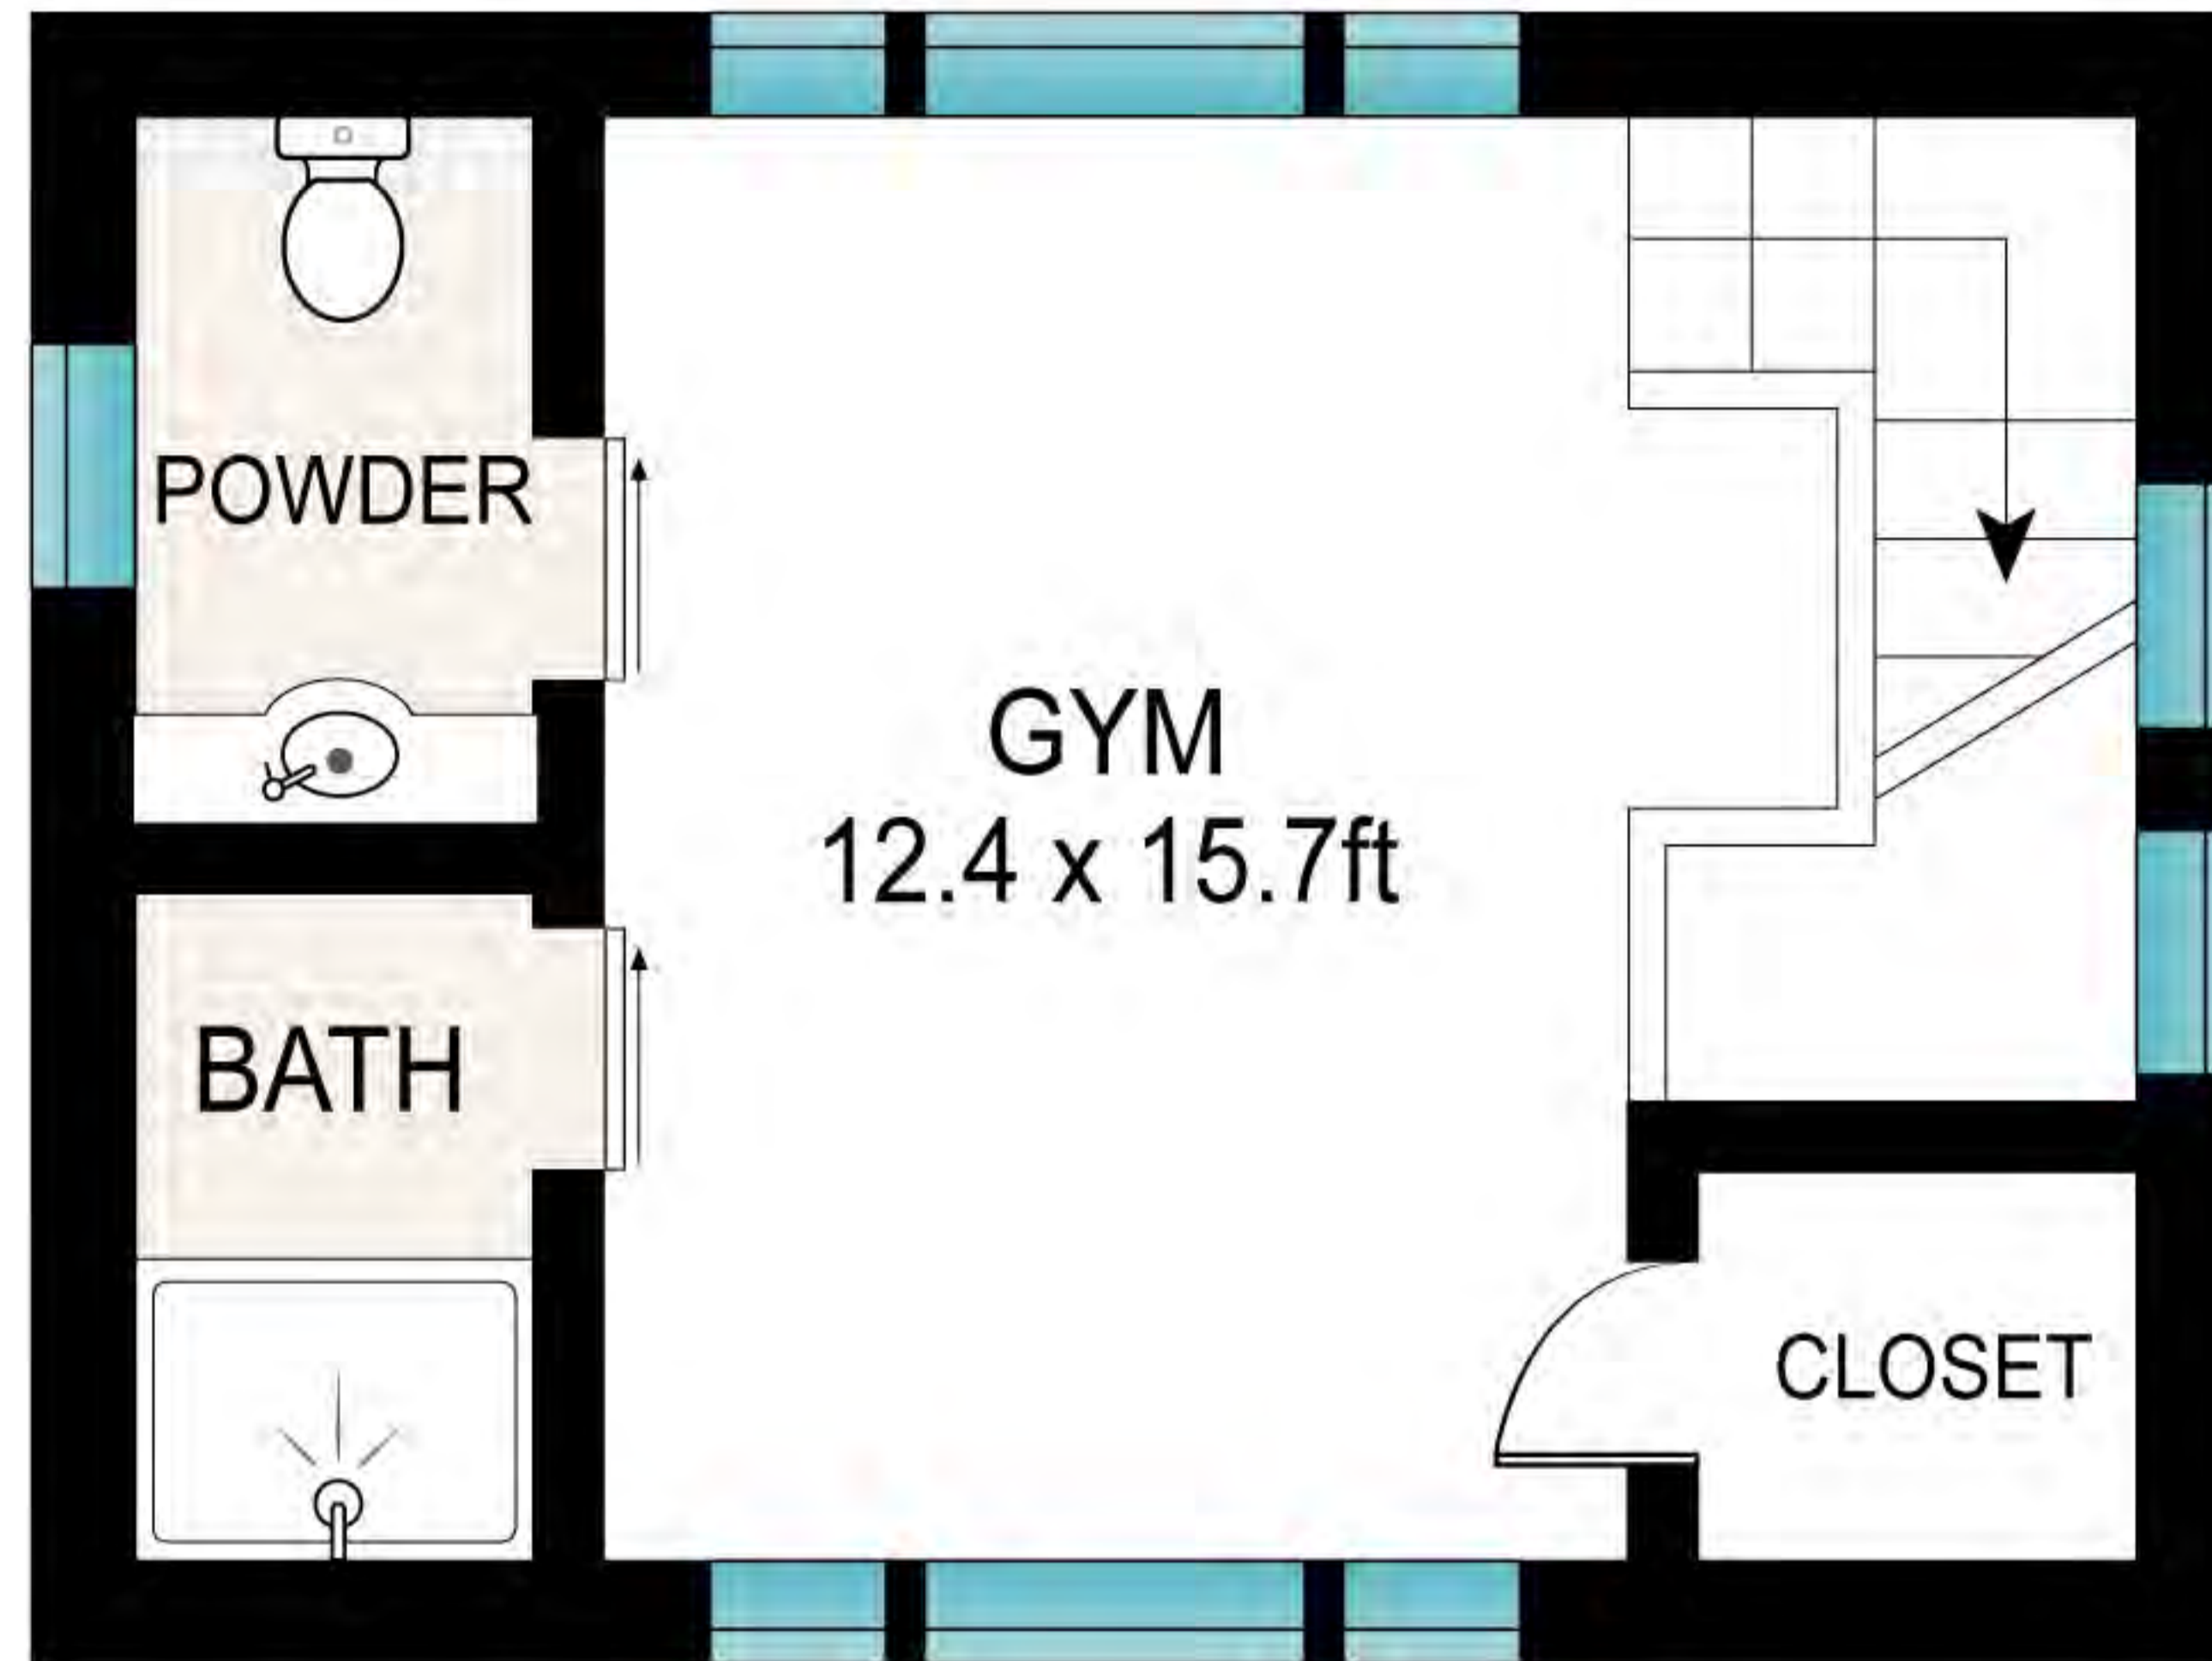

76 Cedar Lane West, Remsenburg

FIRST FLOOR (GUEST HOUSE)

INT: 1001 ft²

Scale in feet. Indicative only. Dimensions are approximate. All information contained herein is gathered from sources we believe to be reliable. However, we cannot guarantee its accuracy and interested persons should rely on their own enquiries.

SECOND FLOOR (GUEST HOUSE)

INT: 818 ft²

Scale in feet. Indicative only. Dimensions are approximate. All information contained herein is gathered from sources we believe to be reliable. However, we cannot guarantee its accuracy and interested persons should rely on their own enquiries.

76 Cedar Lane West, Remsenburg

FIRST FLOOR (POOL HOUSE)

INT: 301 ft²

Scale in feet. Indicative only. Dimensions are approximate. All information contained herein is gathered from sources we believe to be reliable. However, we cannot guarantee its accuracy and interested persons should rely on their own enquiries.

76 Cedar Lane West, Remsenburg

SECOND FLOOR (POOL HOUSE)

INT: 304 ft²

Scale in feet. Indicative only. Dimensions are approximate. All information contained herein is gathered from sources we believe to be reliable. However, we cannot guarantee its accuracy and interested persons should rely on their own enquiries.