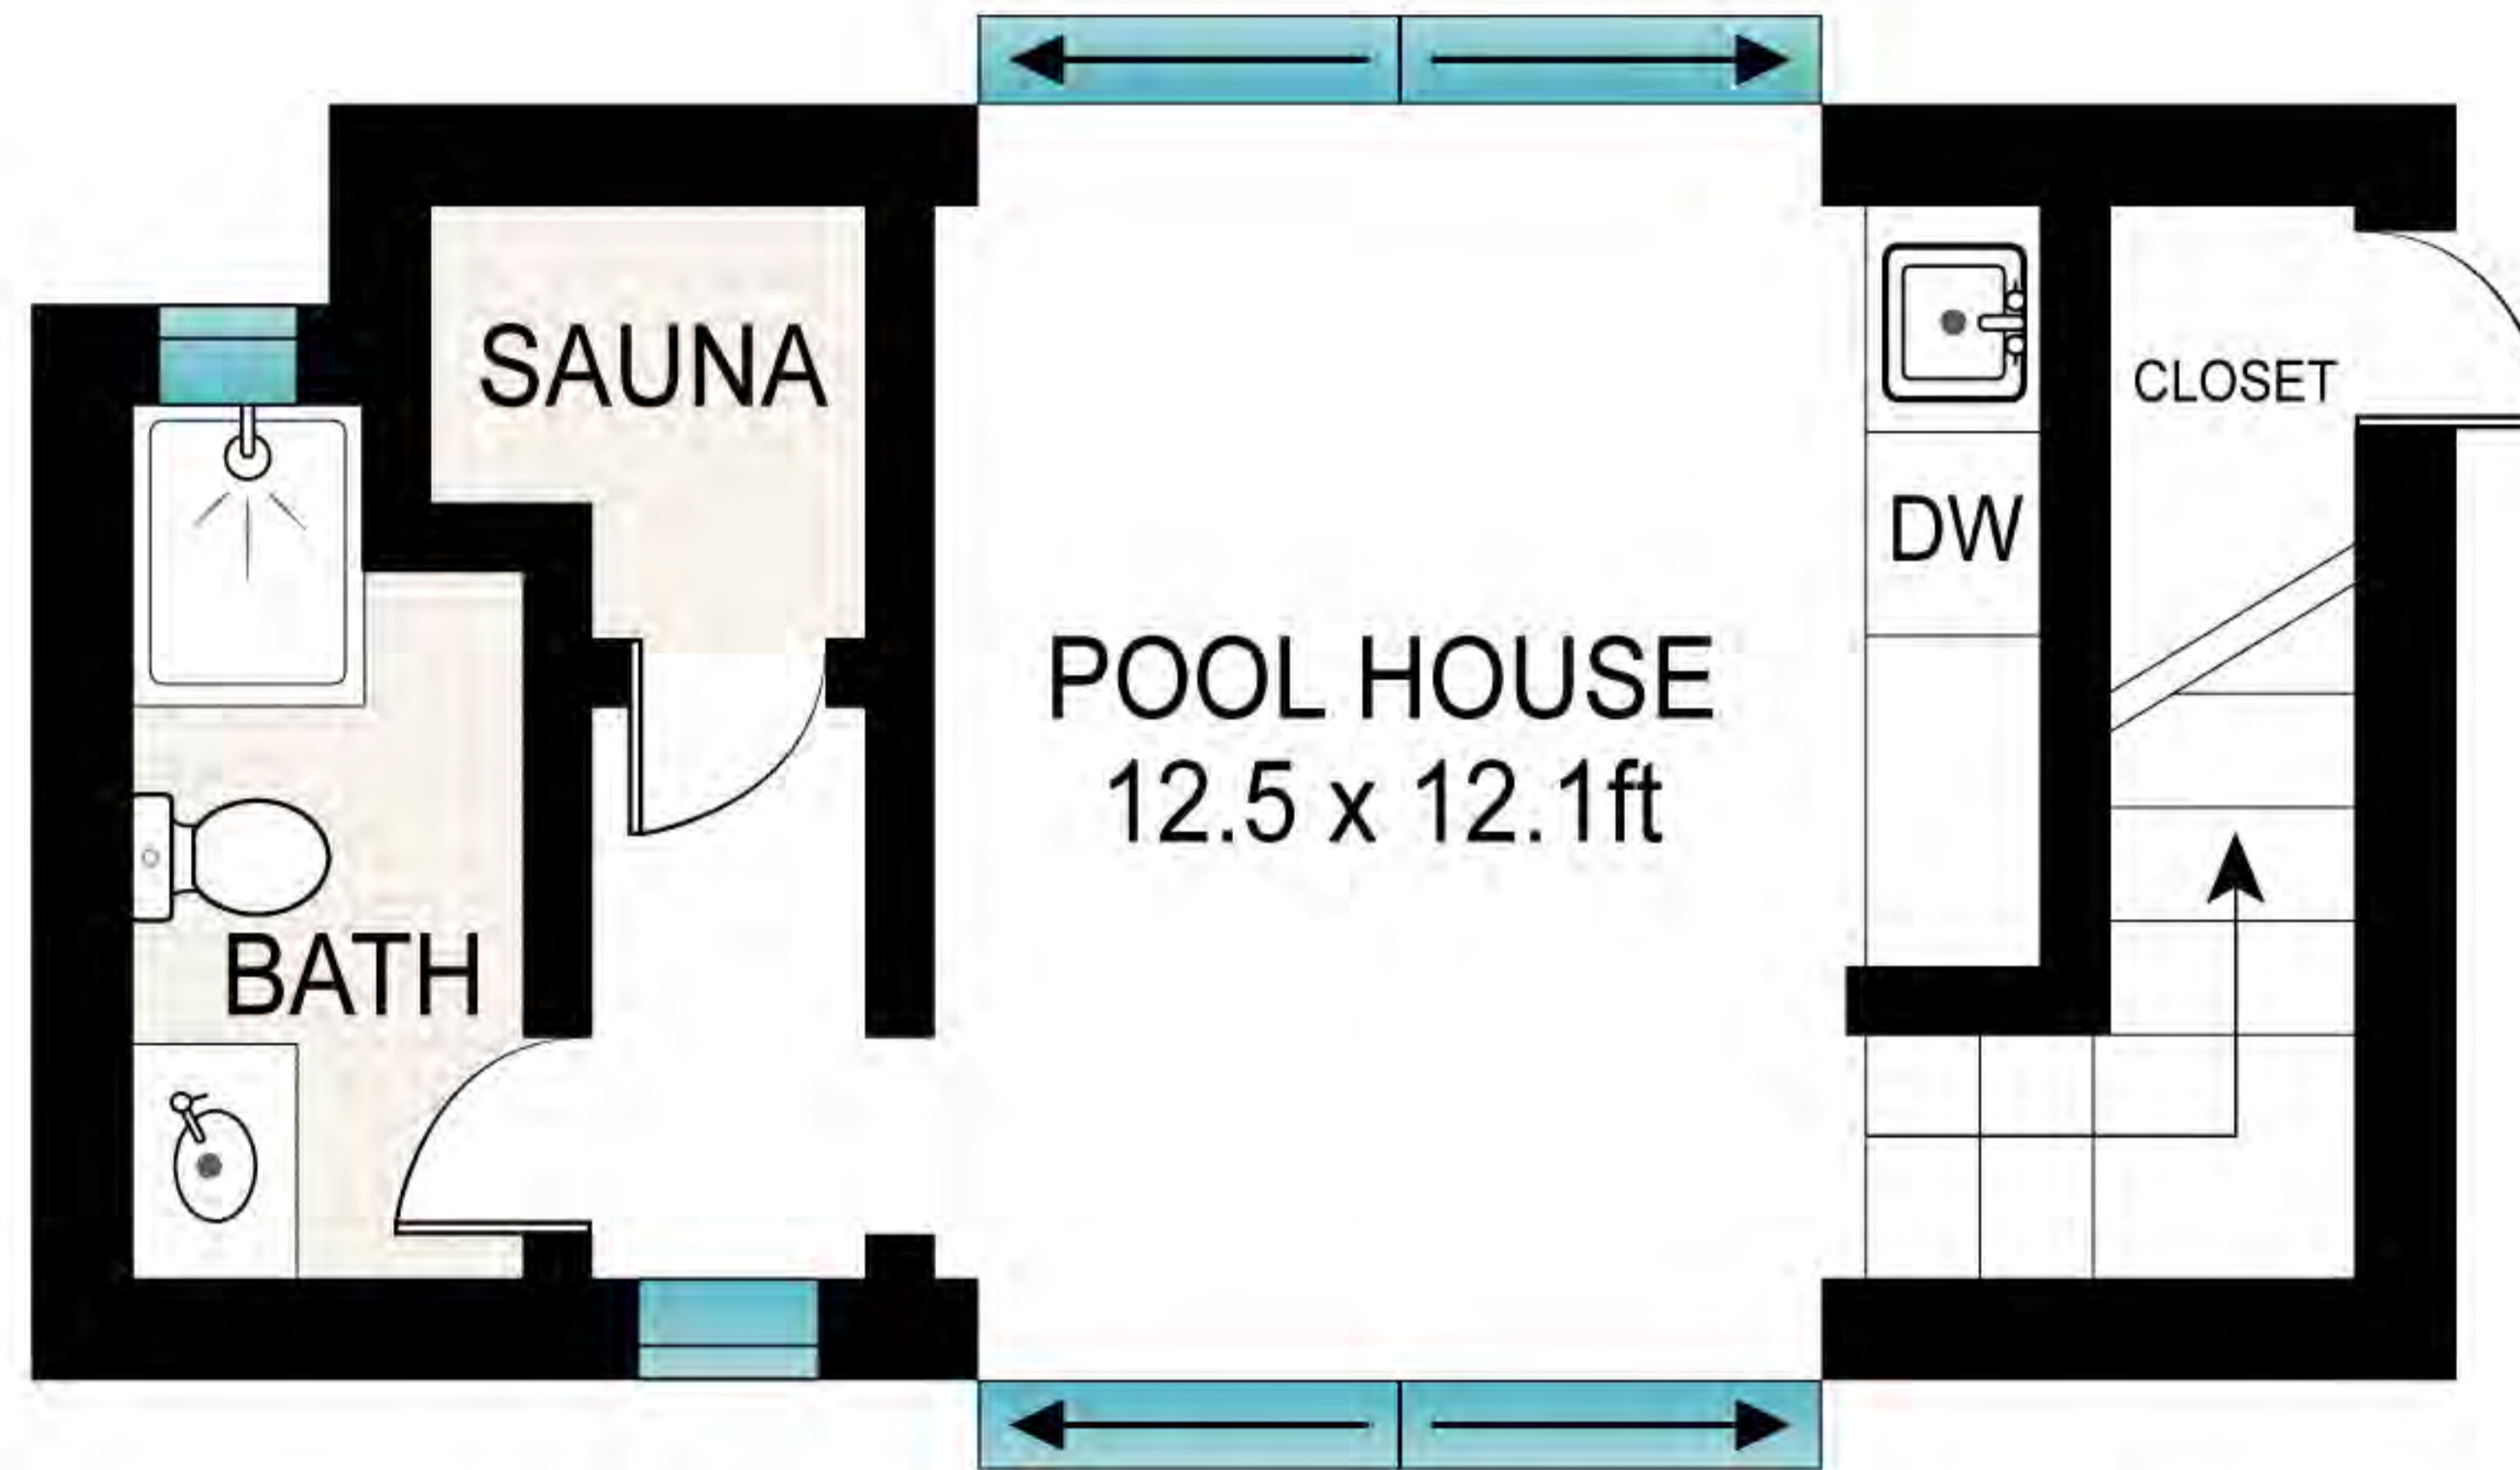

76 Cedar Lane West, Remsenburg

FIRST FLOOR (GUEST HOUSE)

INT: 1001 ft²

Scale in feet. Indicative only. Dimensions are approximate. All information contained herein is gathered from sources we believe to be reliable. However, we cannot guarantee its accuracy and interested persons should rely on their own enquiries.

SECOND FLOOR (GUEST HOUSE)

INT: 818 ft²

Scale in feet. Indicative only. Dimensions are approximate. All information contained herein is gathered from sources we believe to be reliable. However, we cannot guarantee its accuracy and interested persons should rely on their own enquiries.

76 Cedar Lane West, Remsenburg

FIRST FLOOR (POOL HOUSE)

INT: 301 ft²

Scale in feet. Indicative only. Dimensions are approximate. All information contained herein is gathered from sources we believe to be reliable. However, we cannot guarantee its accuracy and interested persons should rely on their own enquiries.

76 Cedar Lane West, Remsenburg

SECOND FLOOR (POOL HOUSE)

INT: 304 ft²

Scale in feet. Indicative only. Dimensions are approximate. All information contained herein is gathered from sources we believe to be reliable. However, we cannot guarantee its accuracy and interested persons should rely on their own enquiries.