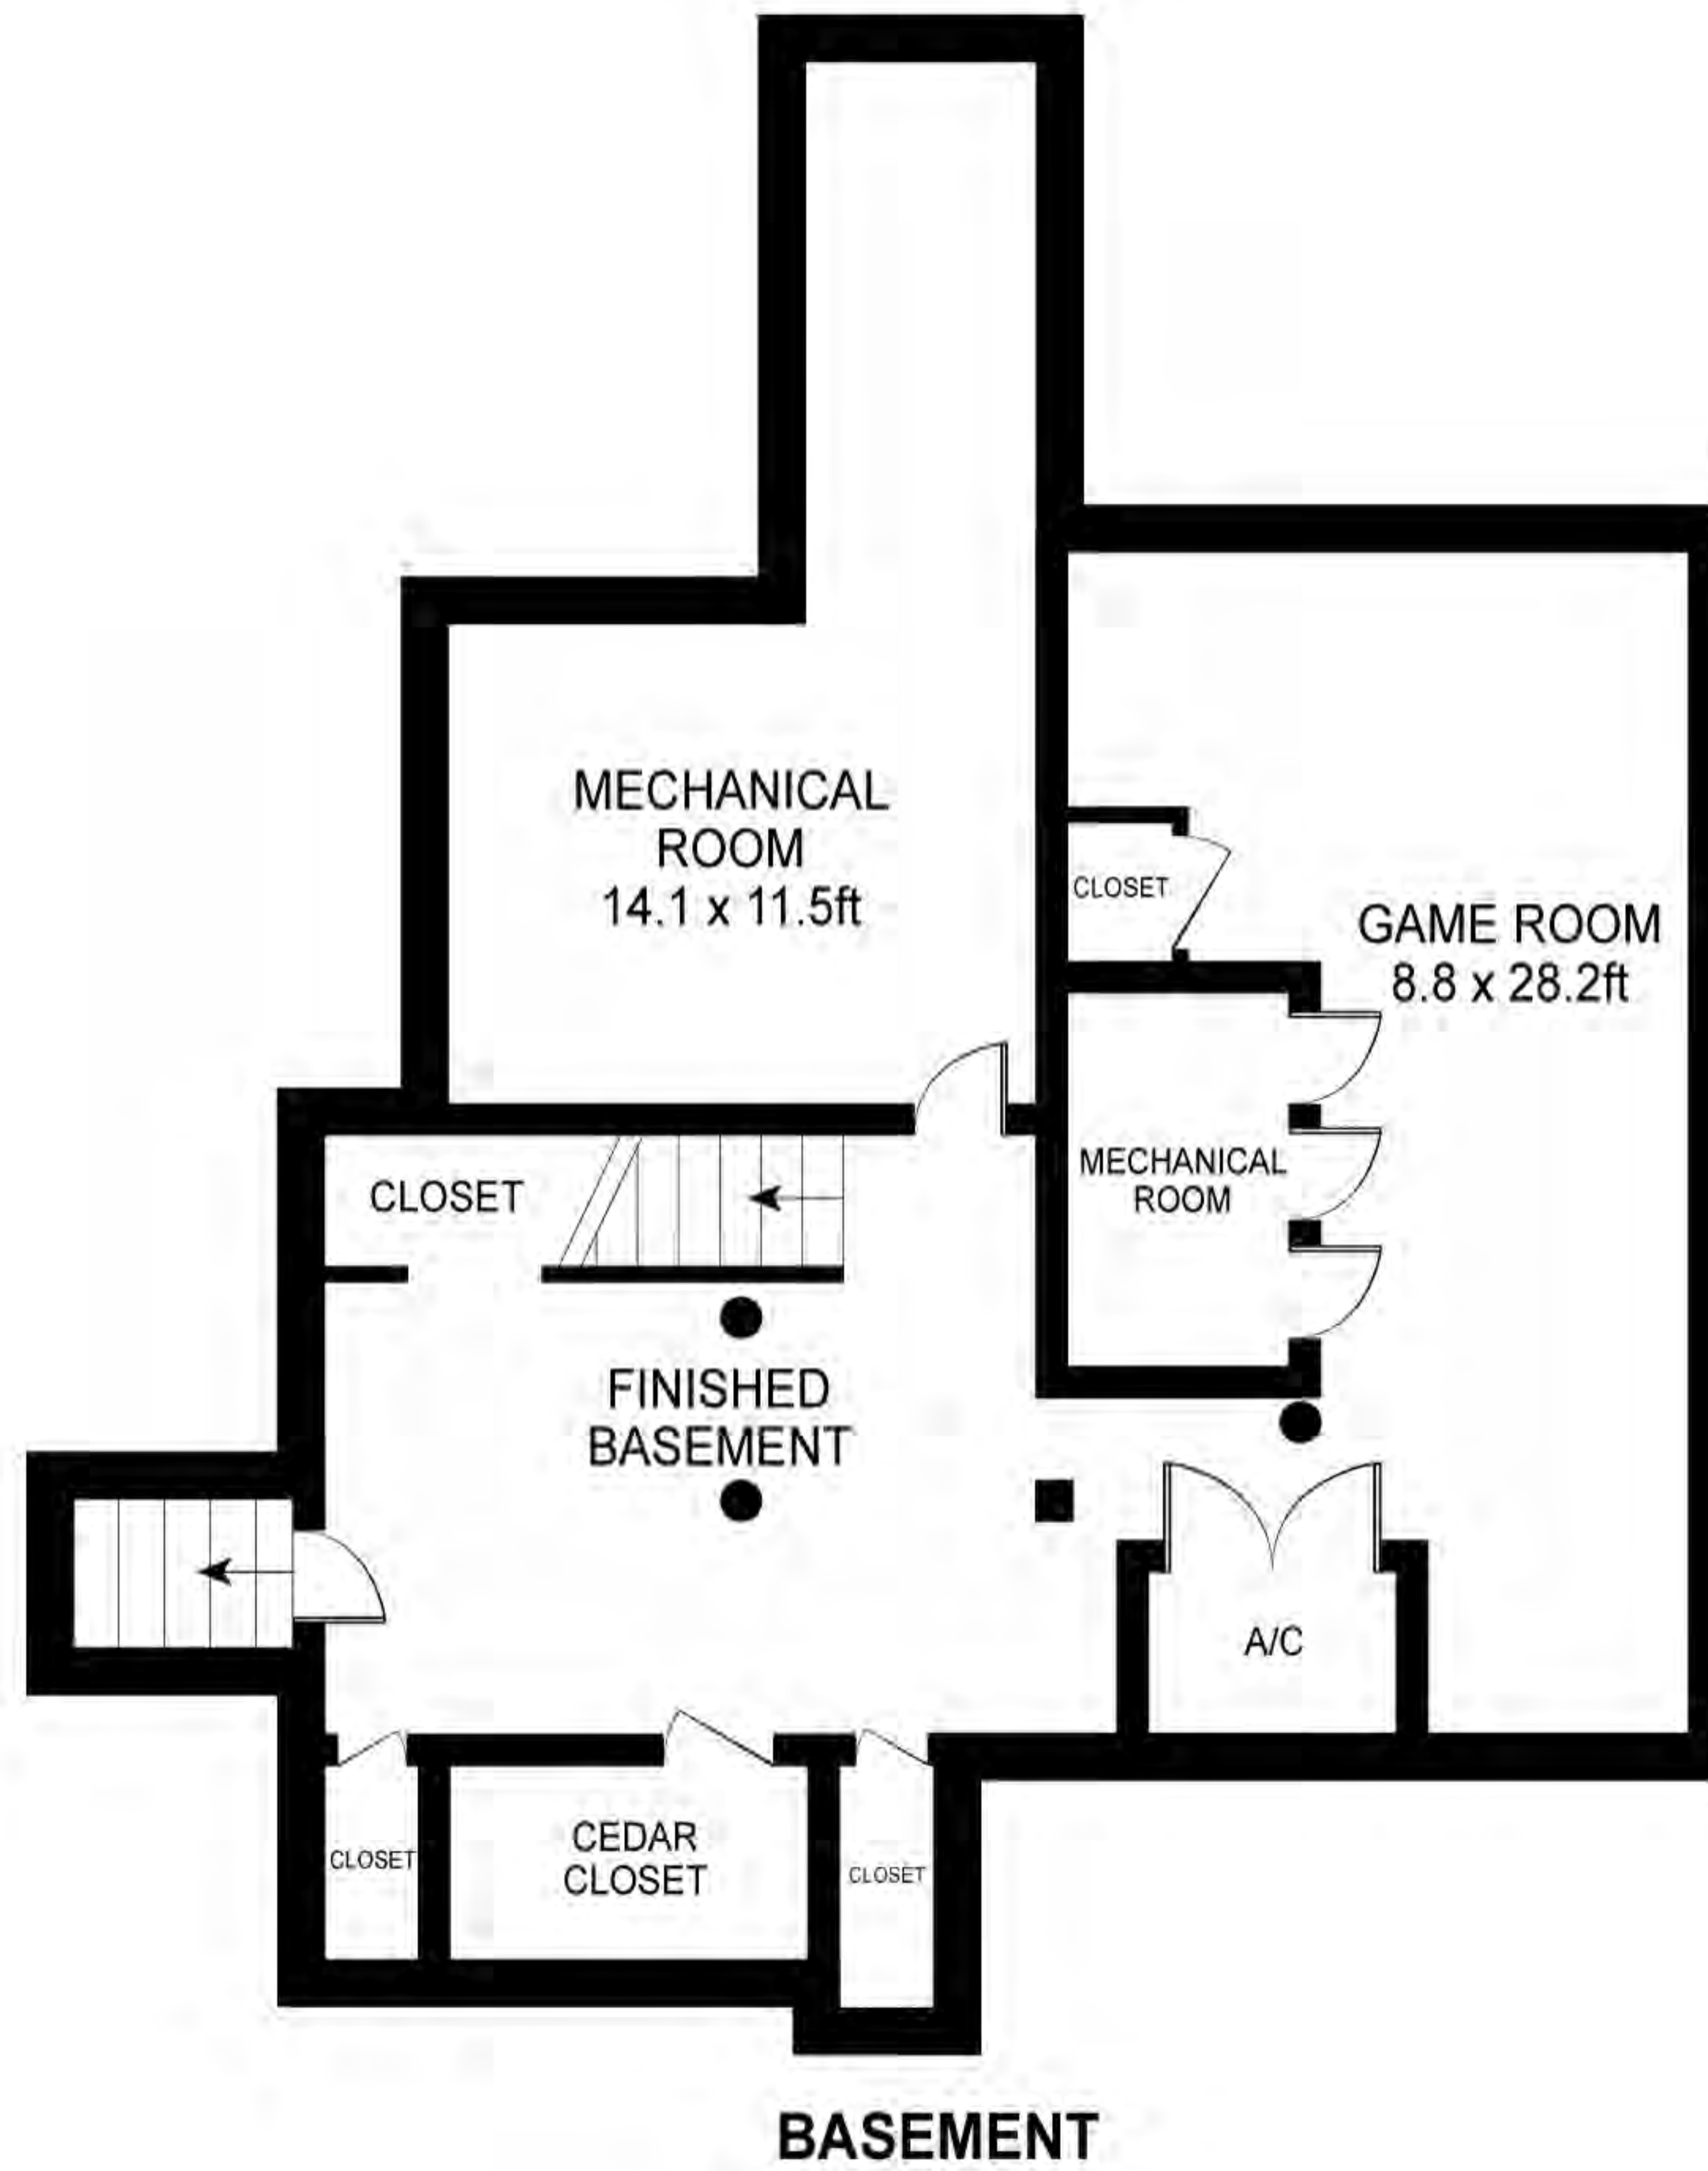

FIRST FLOOR

INT: 3283 ft²

Scale in feet. Indicative only. Dimensions are approximate. All information contained herein is gathered from sources we believe to be reliable. However, we cannot guarantee its accuracy and interested persons should rely on their own enquiries.

76 Cedar Lane West, Remsenburg

INT: 2518 ft² 

Scale in feet. Indicative only. Dimensions are approximate. All information contained herein is gathered from sources we believe to be reliable. However, we cannot guarantee its accuracy and interested persons should rely on their own enquiries.

76 Cedar Lane West, Remsenburg

INT: 1044 ft²

Scale in feet. Indicative only. Dimensions are approximate. All information contained herein is gathered from sources we believe to be reliable. However, we cannot guarantee its accuracy and interested persons should rely on their own enquiries.

76 Cedar Lane West, Remsenburg

FIRST FLOOR (GUEST HOUSE)

INT: 1001 ft²

Scale in feet. Indicative only. Dimensions are approximate. All information contained herein is gathered from sources we believe to be reliable. However, we cannot guarantee its accuracy and interested persons should rely on their own enquiries.