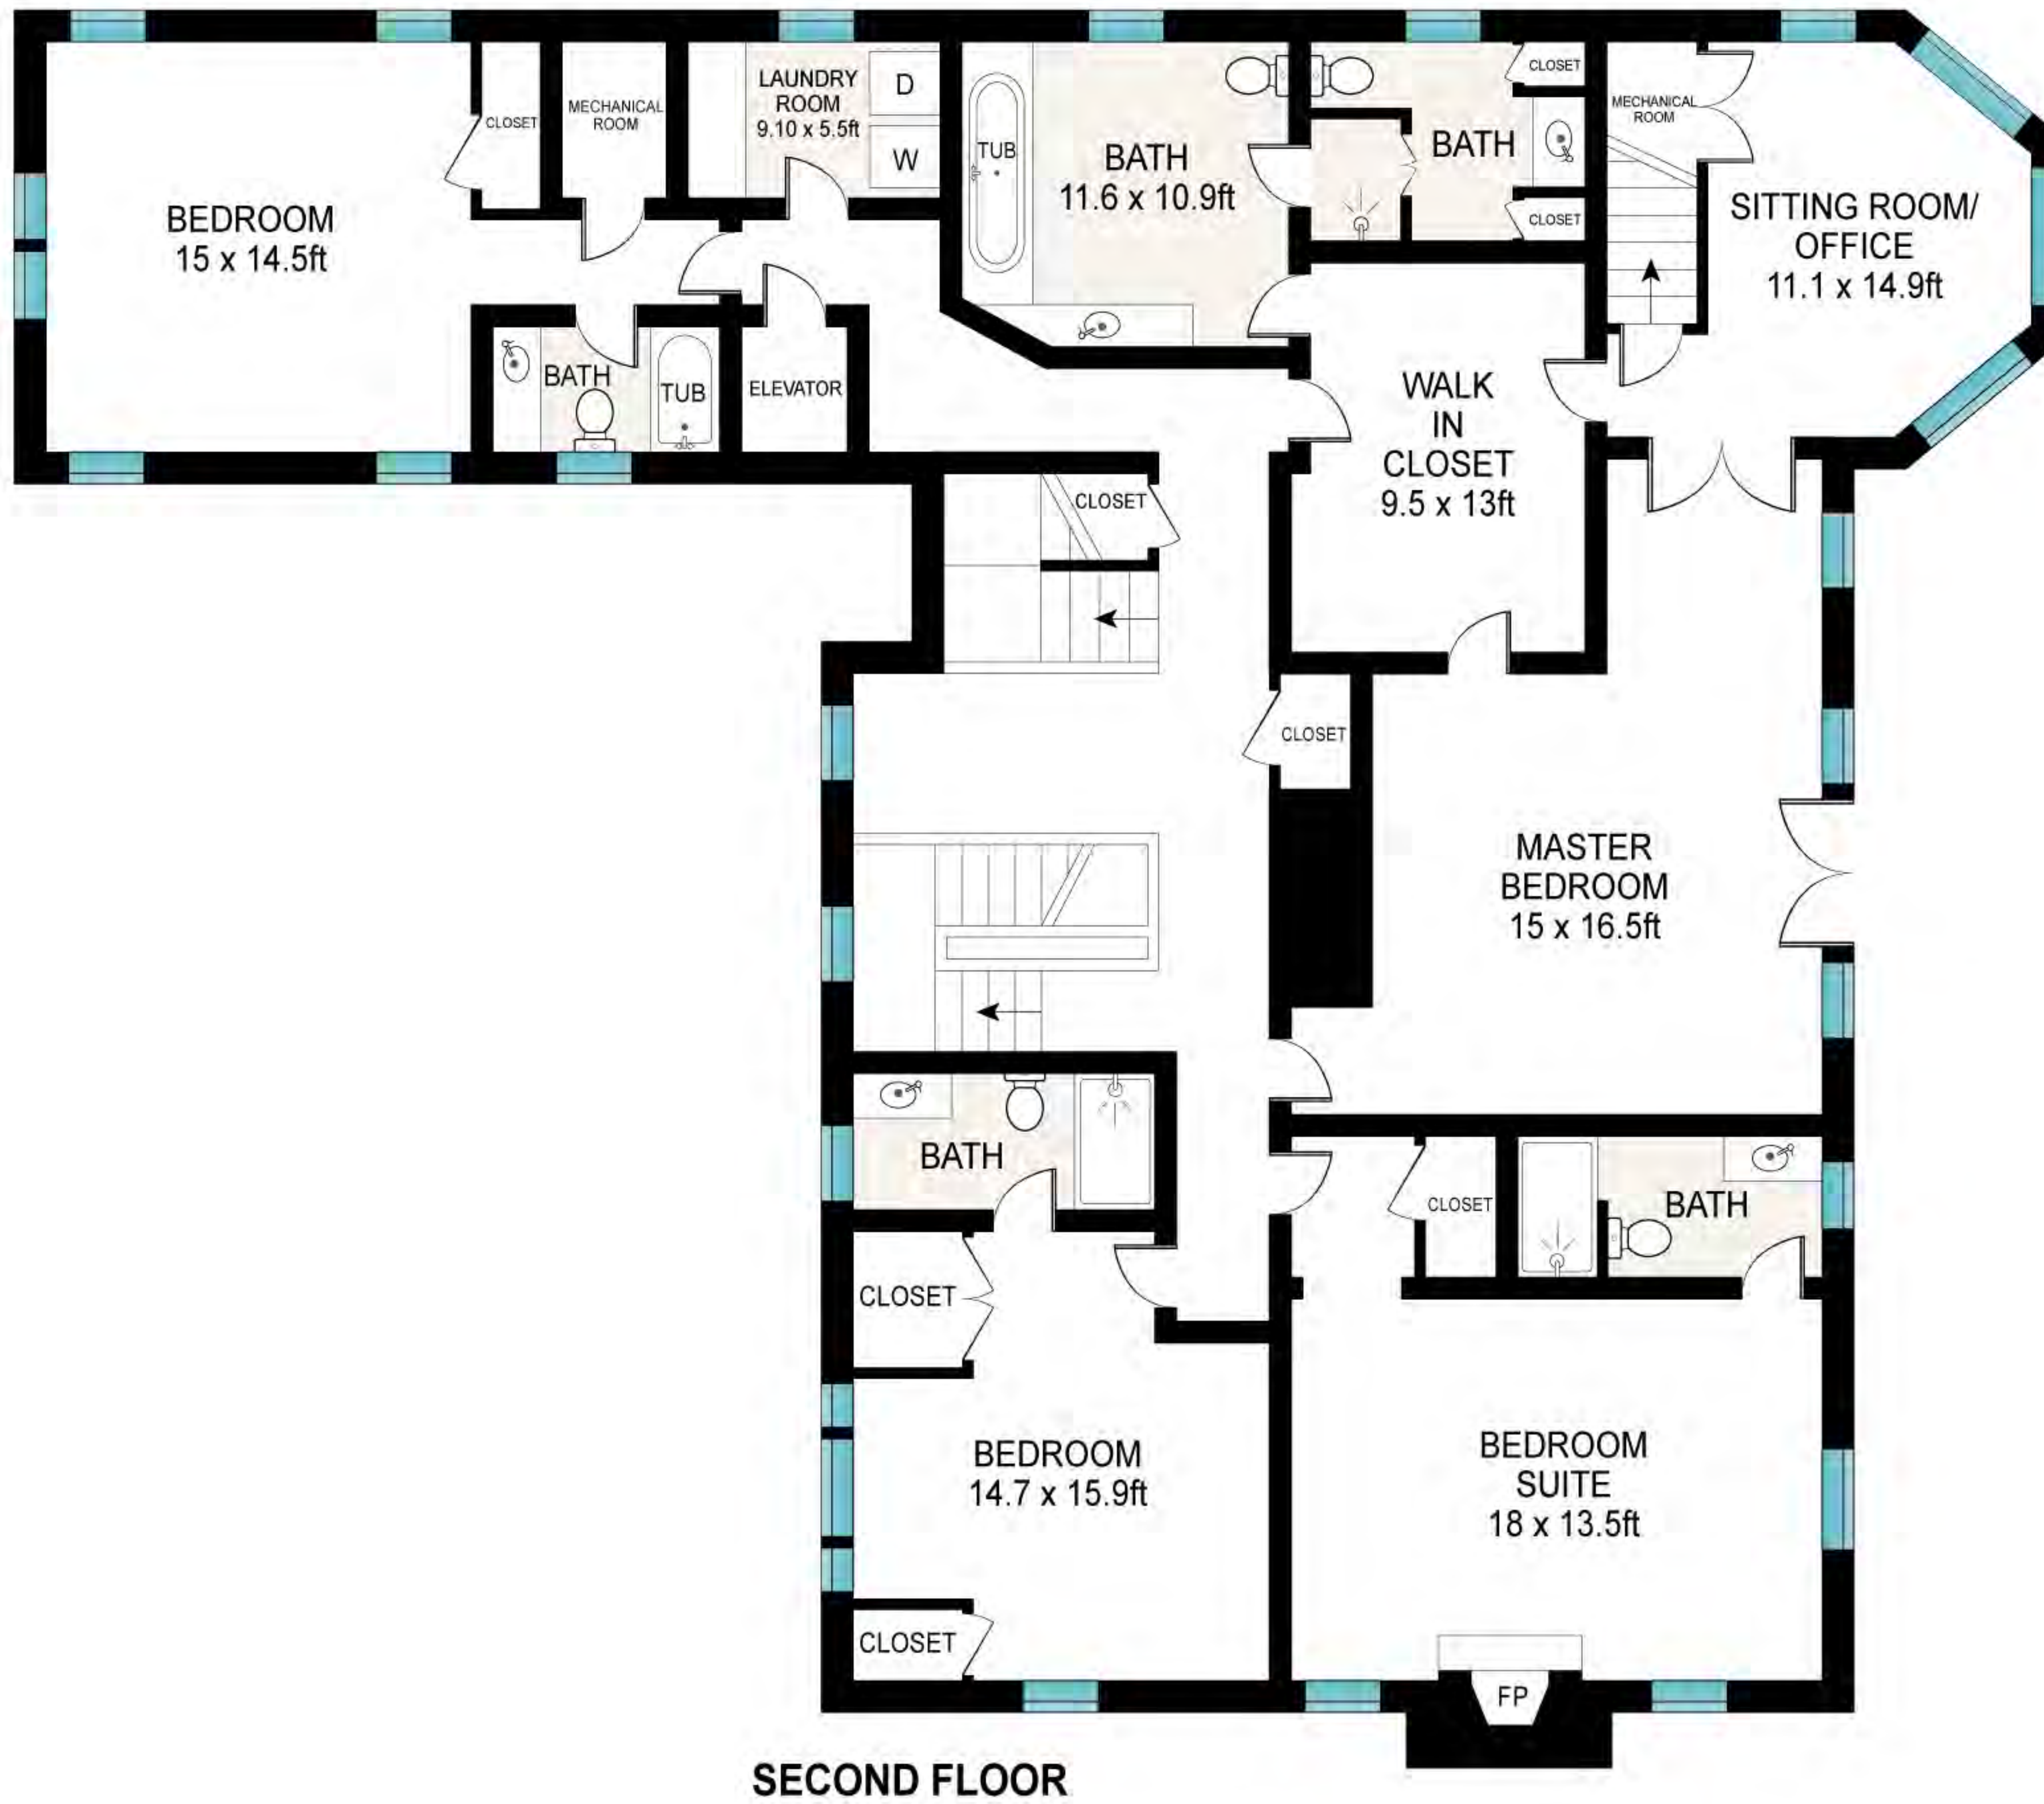

FIRST FLOOR

INT: 3283 ft²

Scale in feet. Indicative only. Dimensions are approximate. All information contained herein is gathered from sources we believe to be reliable. However, we cannot guarantee its accuracy and interested persons should rely on their own enquiries.

76 Cedar Lane West, Remsenburg

INT: 2518 ft² 

Scale in feet. Indicative only. Dimensions are approximate. All information contained herein is gathered from sources we believe to be reliable. However, we cannot guarantee its accuracy and interested persons should rely on their own enquiries.

76 Cedar Lane West, Remsenburg

FIRST FLOOR (GUEST HOUSE)

INT: 1001 ft²

Scale in feet. Indicative only. Dimensions are approximate. All information contained herein is gathered from sources we believe to be reliable. However, we cannot guarantee its accuracy and interested persons should rely on their own enquiries.

SECOND FLOOR (GUEST HOUSE)

INT: 818 ft²

Scale in feet. Indicative only. Dimensions are approximate. All information contained herein is gathered from sources we believe to be reliable. However, we cannot guarantee its accuracy and interested persons should rely on their own enquiries.