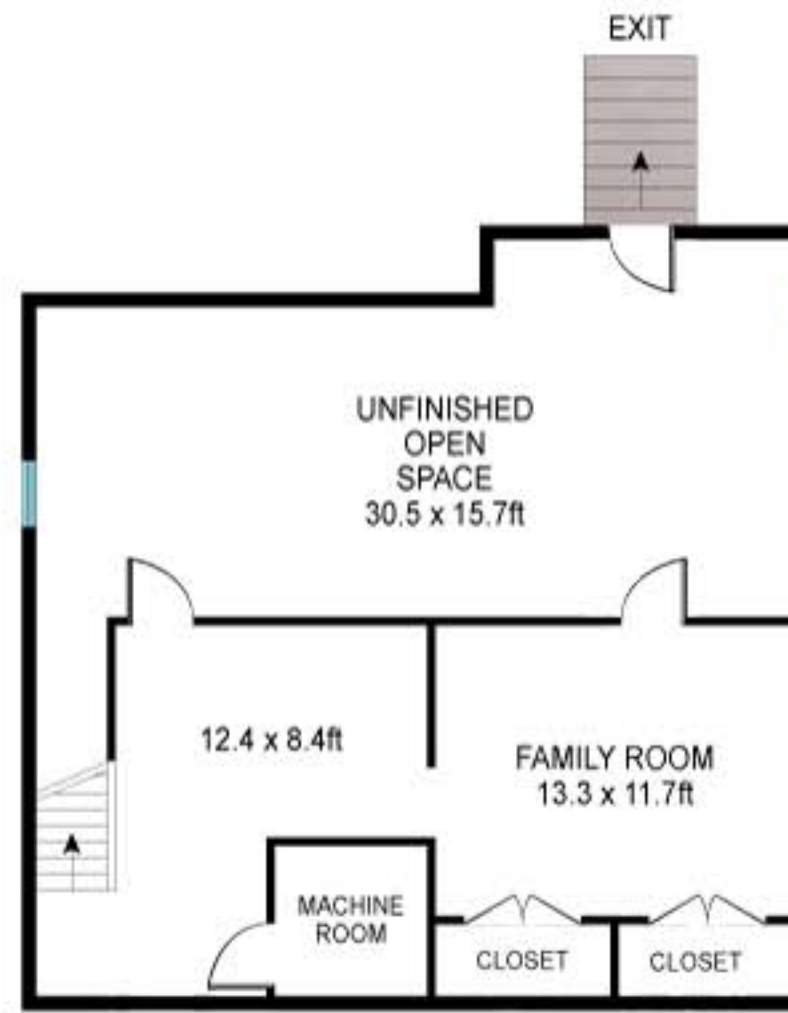

SECOND FLOOR

FIRST FLOOR

BASEMENT

Scale in feet. Indicative only. Dimensions are approximate. All information contained herein is gathered from sources we believe to be reliable. However, we cannot guarantee its accuracy and interested persons should rely on their own enquiries.

INT: 2637 ft²
EXT: 1819 ft²

4 Saddle Lane, East Hampton

corcoran
corcoran group real estate