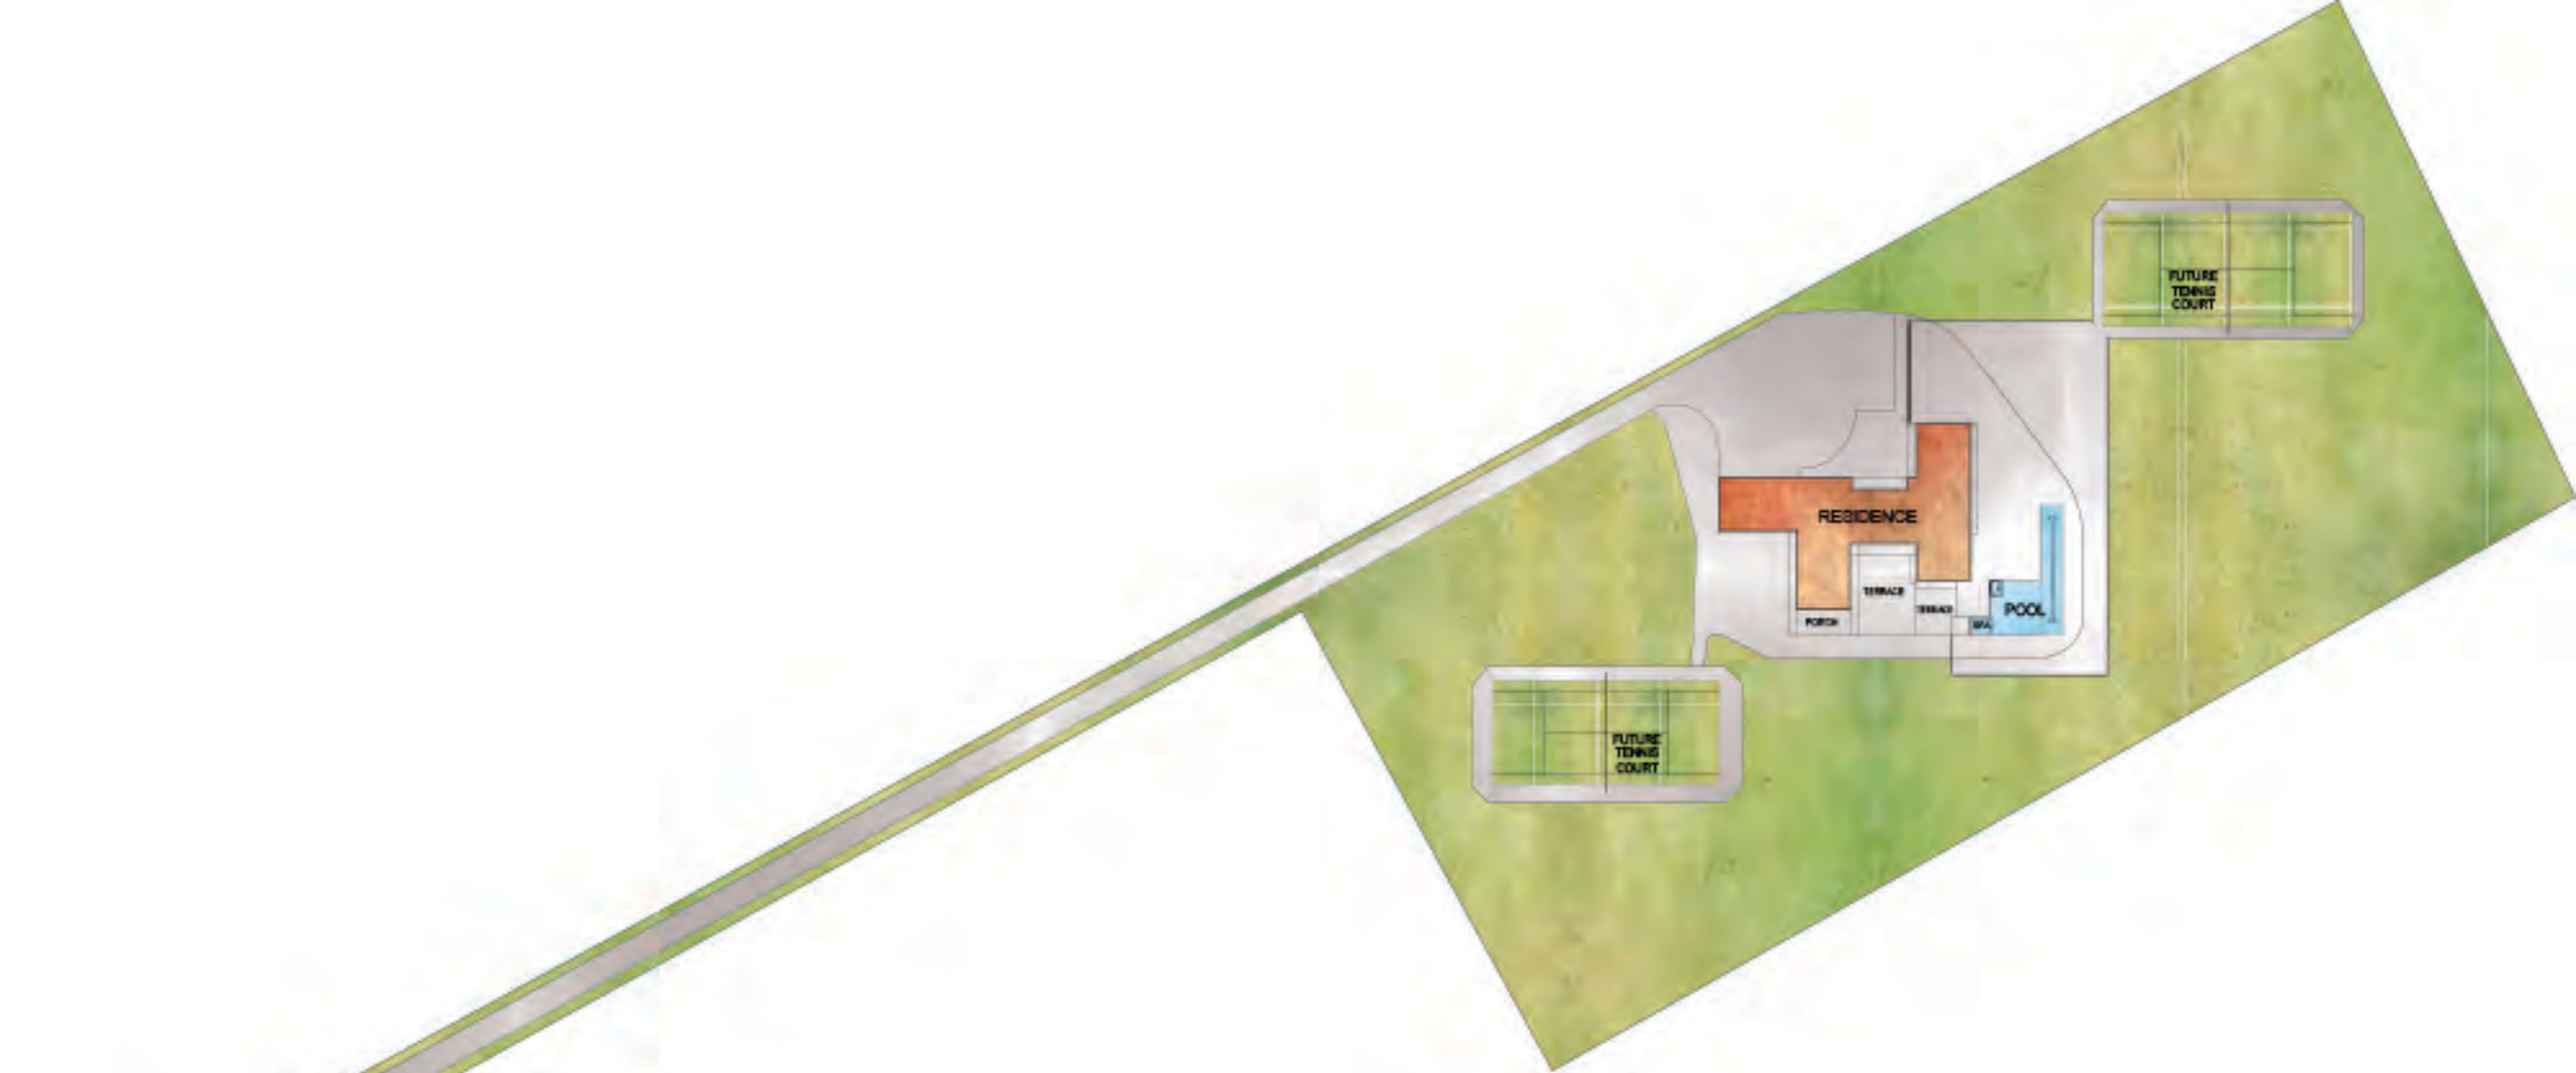

INT: 4526 ft²
EXT: 2800 ft²

Scale in feet. Indicative only. Dimensions are approximate. All information contained herein is gathered from sources we believe to be reliable. However, we cannot guarantee its accuracy and interested persons should rely on their own enquiries.

121 North West Path, Sagaponack

CORCORAN
corcoran group real estate

INT: 1720 ft²
EXT: 490 ft²

Scale in feet. Indicative only. Dimensions are approximate. All information contained herein is gathered from sources we believe to be reliable. However, we cannot guarantee its accuracy and interested persons should rely on their own enquiries.

121 North West Path, Sagaponack

corcoran
corcoran group real estate

BASEMENT

INT: 3520 ft²
EXT: 2116 ft²

Scale in feet. Indicative only. Dimensions are approximate. All information contained herein is gathered from sources we believe to be reliable. However, we cannot guarantee its accuracy and interested persons should rely on their own enquiries.

121 North West Path, Sagaponack

corcoran
corcoran group real estate

SITE PLAN (NOT TO SCALE)

Scale in feet. Indicative only. Dimensions are approximate. All information contained herein is gathered from sources we believe to be reliable. However, we cannot guarantee its accuracy and interested persons should rely on their own enquiries.