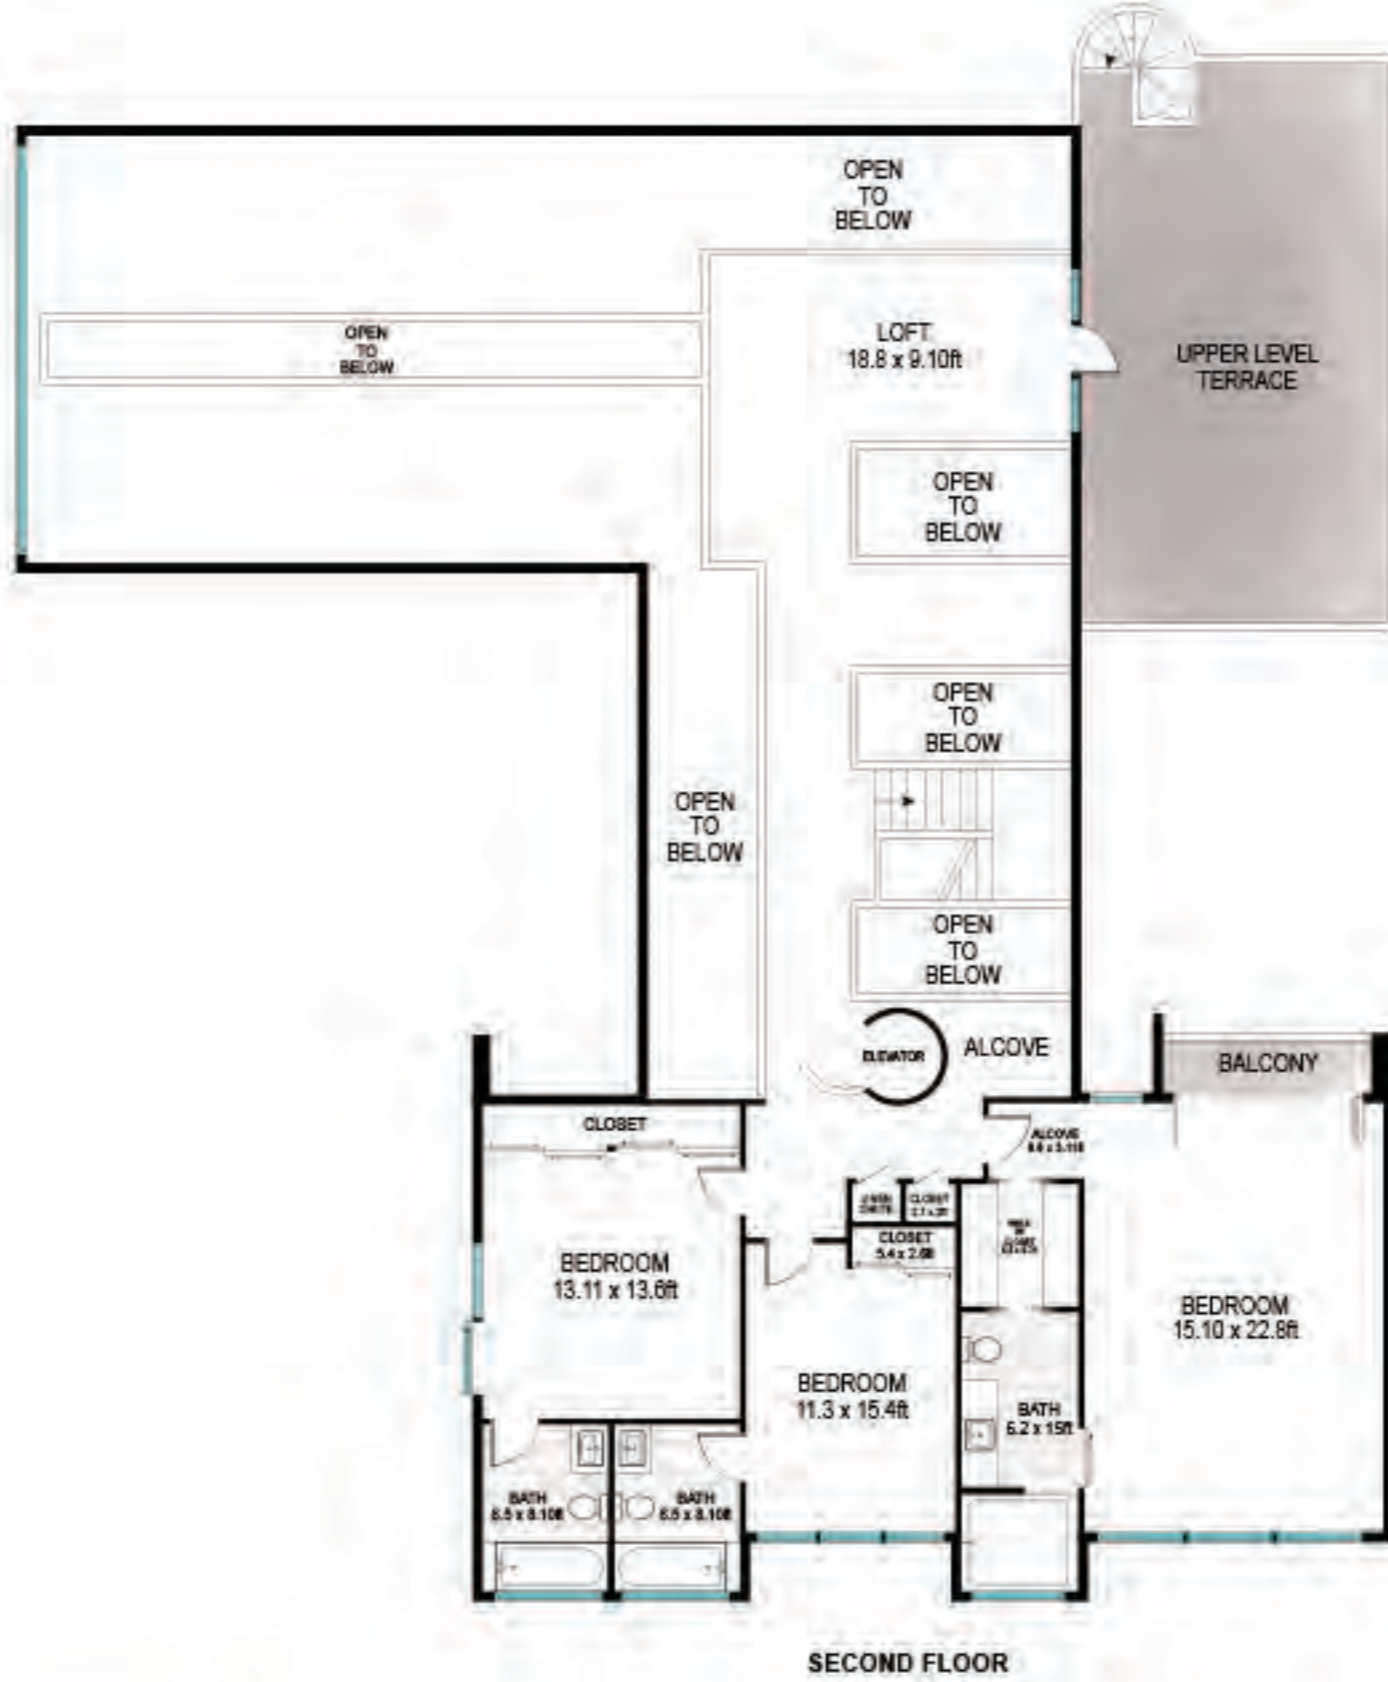

INT: 4526 ft²
EXT: 2800 ft²

Scale in feet. Indicative only. Dimensions are approximate. All information contained herein is gathered from sources we believe to be reliable. However, we cannot guarantee its accuracy and interested persons should rely on their own enquiries.

121 North West Path, Sagaponack

CORCORAN
corcoran group real estate

INT: 1720 ft²
EXT: 490 ft²

Scale in feet. Indicative only. Dimensions are approximate. All information contained herein is gathered from sources we believe to be reliable. However, we cannot guarantee its accuracy and interested persons should rely on their own enquiries.

121 North West Path, Sagaponack

corcoran
corcoran group real estate

BASEMENT

INT: 3520 ft²
EXT: 2116 ft²

Scale in feet. Indicative only. Dimensions are approximate. All information contained herein is gathered from sources we believe to be reliable. However, we cannot guarantee its accuracy and interested persons should rely on their own enquiries.

121 North West Path, Sagaponack

corcoran
corcoran group real estate

SITE PLAN (NOT TO SCALE)

Scale in feet. Indicative only. Dimensions are approximate. All information contained herein is gathered from sources we believe to be reliable. However, we cannot guarantee its accuracy and interested persons should rely on their own enquiries.