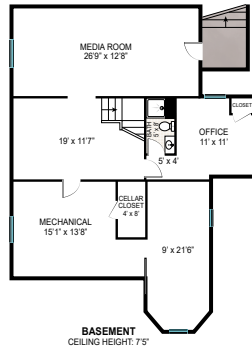

FIRST FLOOR
CEILING HEIGHT: 8'4"

BASEMENT
CEILING HEIGHT: 7'5"

SECOND FLOOR
CEILING HEIGHT: 8'

BASEMENT: 1,200 ft²
 FIRST FLOOR: 1,400 ft²
 SECOND FLOOR: 1,388 ft²
 TOTAL: 4,444 ft²
 GARAGE: 456 ft²
 POOL: 481 ft²

Scale in feet. Indicative only. Dimensions are approximate. All information contained herein is gathered from sources we believe to be reliable. However, we cannot guarantee its accuracy and interested persons should rely on their own enquiries.