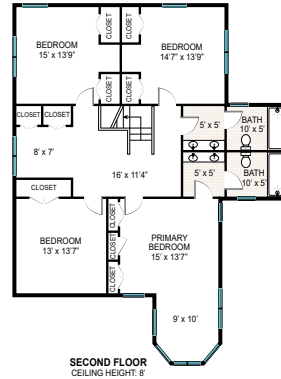

FIRST FLOOR
CEILING HEIGHT: 8'4"

BASEMENT
CEILING HEIGHT: 7'5"

SECOND FLOOR
CEILING HEIGHT: 8'

BASEMENT: 1,200 ft²
 FIRST FLOOR: 1,400 ft²
 SECOND FLOOR: 1,388 ft²
 TOTAL: 4,444 ft²
 GARAGE: 456 ft²
 POOL: 481 ft²

Scale in feet. Indicative only. Dimensions are approximate. All information contained herein is gathered from sources we believe to be reliable. However, we cannot guarantee its accuracy and interested persons should rely on their own enquiries.