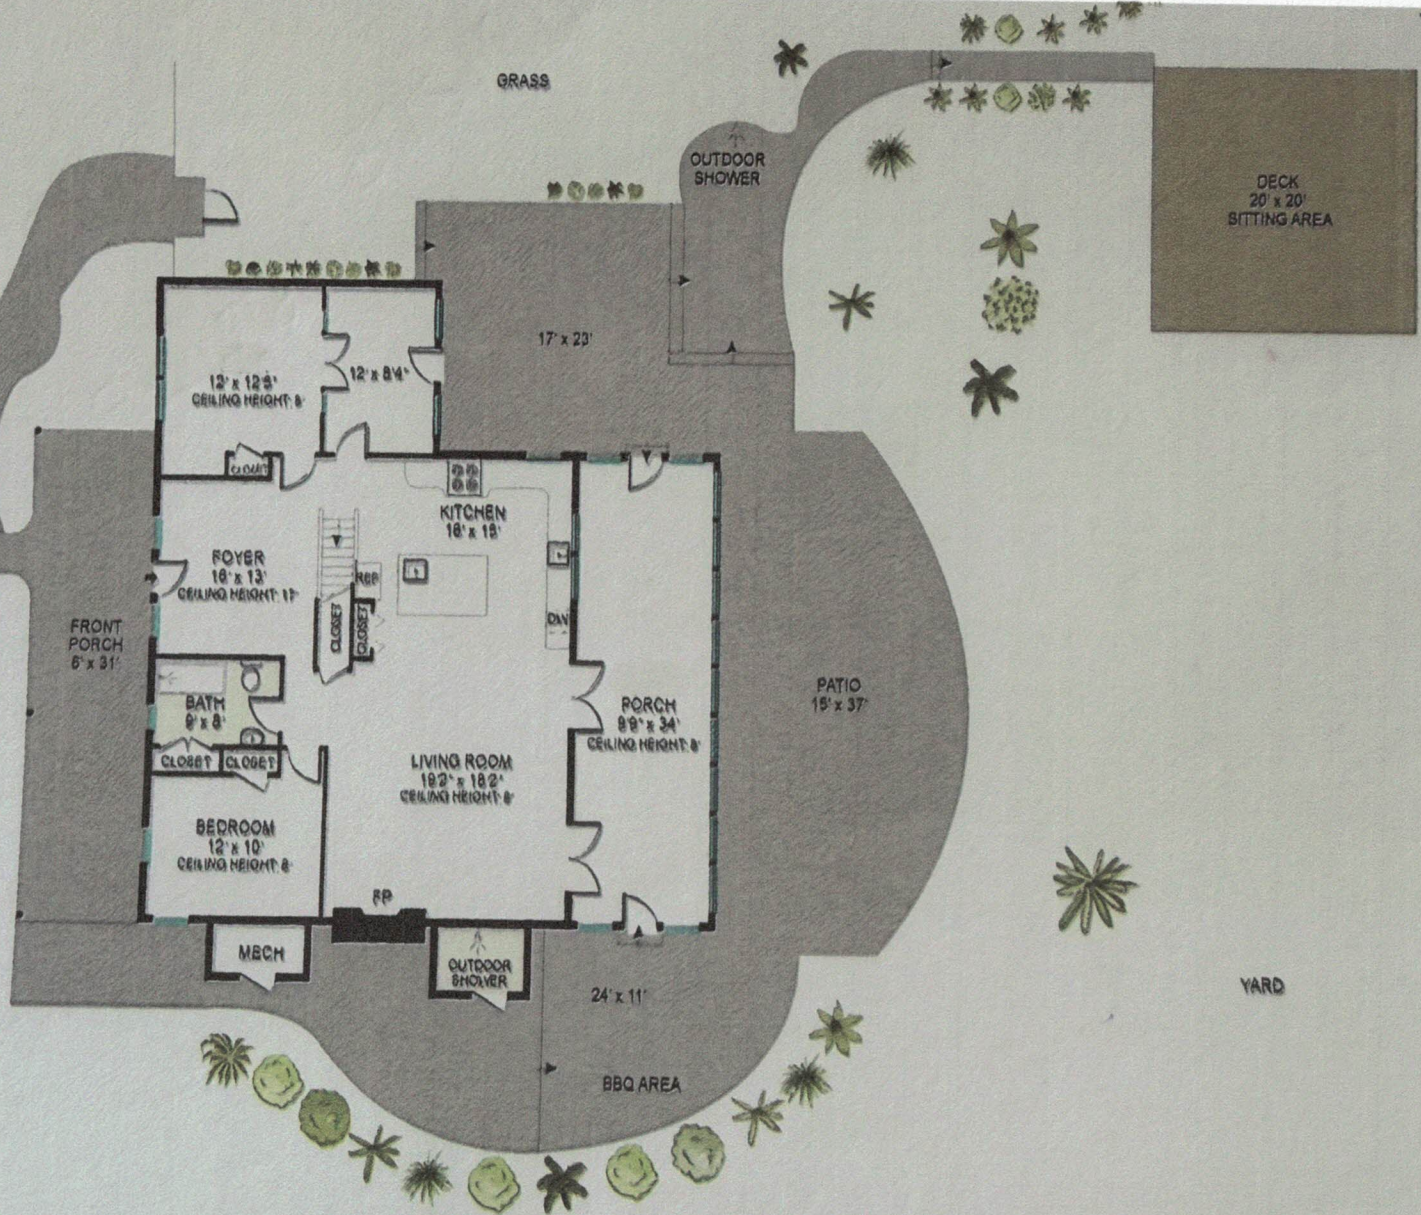

FIRST FLOOR INT: 1,896 ft<sup>2</sup>  
 FIRST FLOOR EXT: 1,857 ft<sup>2</sup>  
 GUEST HOUSE: 288 ft<sup>2</sup>

Scale in feet. Indicative only. Dimensions are approximate. All information contained herein is gathered from sources we believe to be reliable. However, we cannot guarantee its accuracy and interested persons should rely on their own enquiries.

1497 Peconic Bay Boulevard, Laurel

*corcoran*

FIRST FLOOR  
CEILING HEIGHT: 8'

FIRST FLOOR INT: 1,896 ft<sup>2</sup>  
FIRST FLOOR EXT: 1,857 ft<sup>2</sup>

**SECOND FLOOR**  
CEILING HEIGHT: 9'3"

Scale in feet. Indicative only. Dimensions are approximate. All information contained herein is gathered from sources we believe to be reliable. However, we cannot guarantee its accuracy and interested persons should rely on their own enquiries.

SECOND FLOOR: 663 ft<sup>2</sup>

1497 Peconic Bay Boulevard, Laurel

*corcoran*