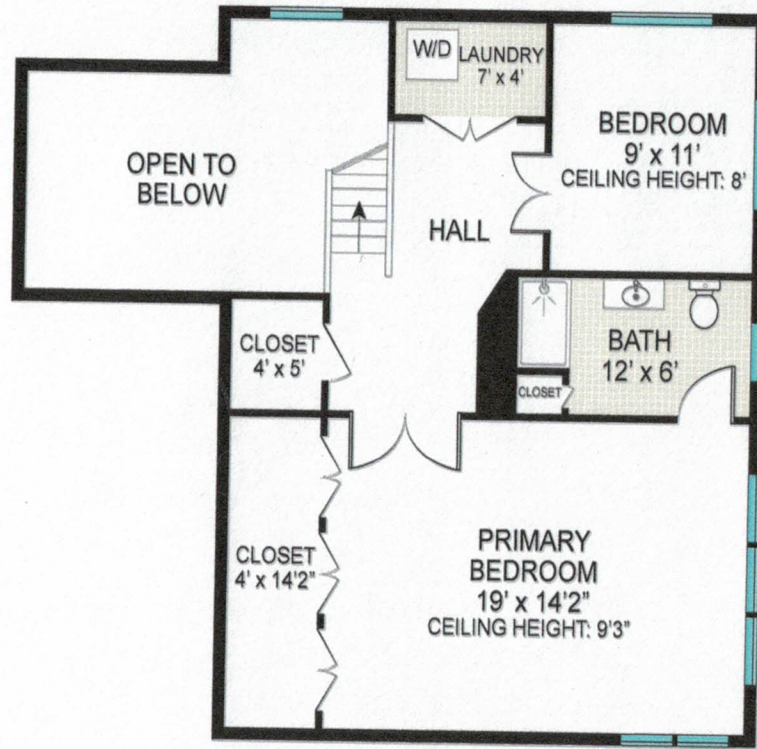

FIRST FLOOR INT: 1,896 ft<sup>2</sup>  
 FIRST FLOOR EXT: 1,857 ft<sup>2</sup>  
 GUEST HOUSE: 288 ft<sup>2</sup>

Scale in feet. Indicative only. Dimensions are approximate. All information contained herein is gathered from sources we believe to be reliable. However, we cannot guarantee its accuracy and interested persons should rely on their own enquiries.

1497 Peconic Bay Boulevard, Laurel

*corcoran*

FIRST FLOOR  
CEILING HEIGHT: 8'

FIRST FLOOR INT: 1,896 ft<sup>2</sup>  
FIRST FLOOR EXT: 1,857 ft<sup>2</sup>

**SECOND FLOOR**  
CEILING HEIGHT: 9'3"

Scale in feet. Indicative only. Dimensions are approximate. All information contained herein is gathered from sources we believe to be reliable. However, we cannot guarantee its accuracy and interested persons should rely on their own enquiries.

SECOND FLOOR: 663 ft<sup>2</sup>

1497 Peconic Bay Boulevard, Laurel

*corcoran*