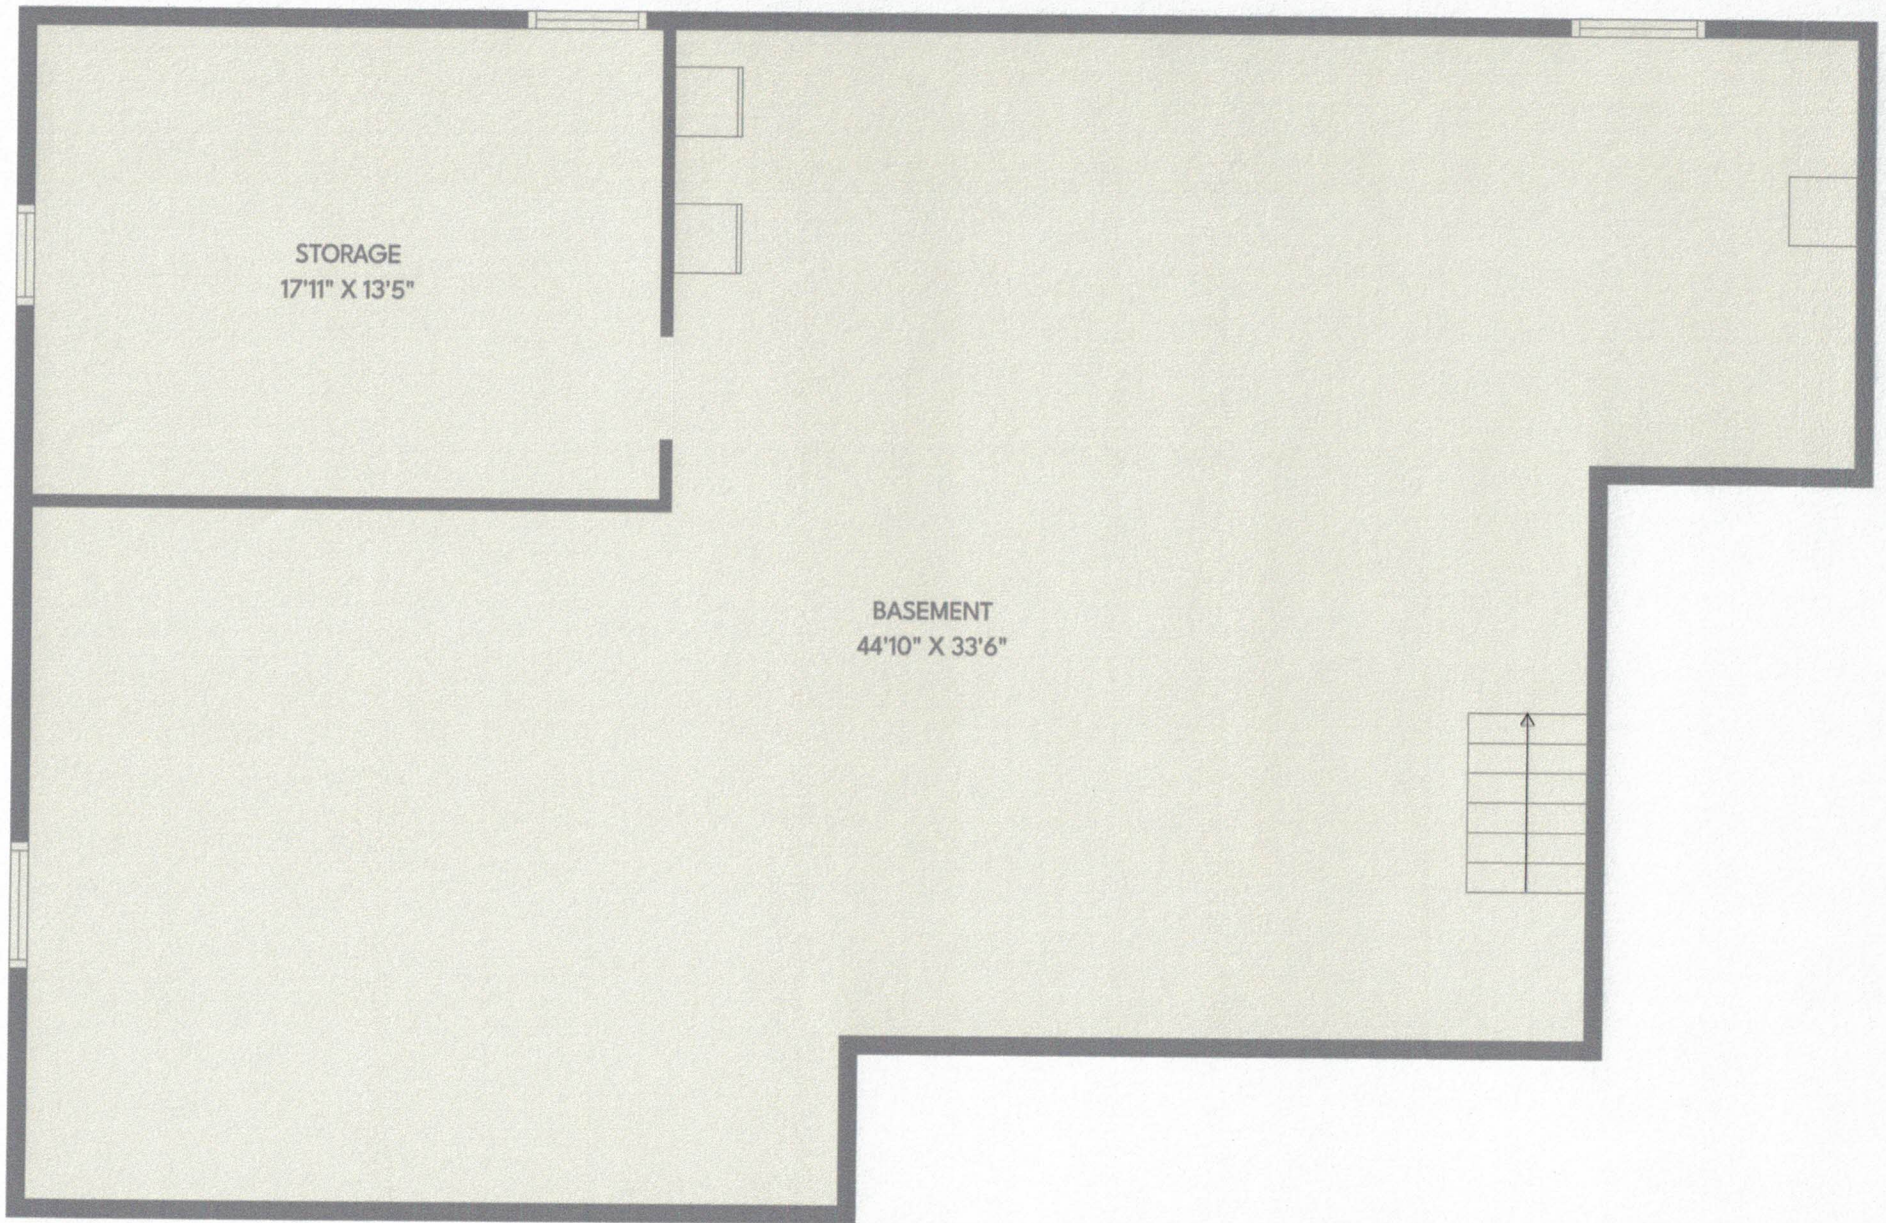

TOTAL: 1603 SQ. FT.
1ST FLOOR: 1603 SQ. FT.
 EXCLUDED AREAS: BASEMENT: 1493 SQ. FT., GARAGE: 392 SQ. FT.,
 DECK: 468 SQ. FT., PORCH: 118 SQ. FT., WALLS: 203 SQ. FT.

MEASUREMENTS DEEMED HIGHLY RELIABLE BUT NOT GUARANTEED