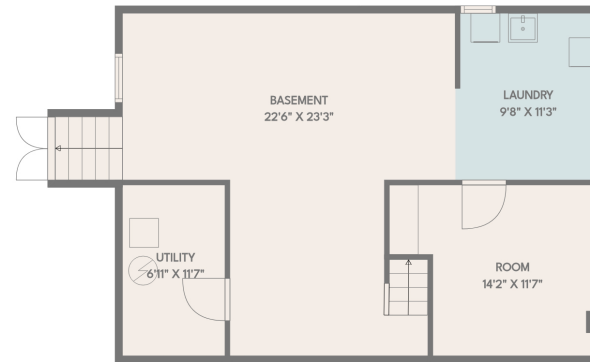

GARAGE

FIRST FLOOR

BASEMENT

**1ST FLOOR TOTAL: 1252 SQ. FT.**  
 EXCLUDED AREAS: GARAGE: 576 SQ. FT., BASEMENT: 420 SQ. FT.,  
 UTILITY: 87 SQ. FT., LAUNDRY: 113 SQ. FT., ROOM: 150 SQ. FT.,  
 PORCH: 112 SQ. FT., DECK: 70 SQ. FT., WALLS: 186 SQ. FT

CALCULATED MEASUREMENTS DEEMED HIGHLY RELIABLE BUT NOT GUARANTEED

**1ST FLOOR TOTAL: 1252 SQ. FT.**

EXCLUDED AREAS: GARAGE: 576 SQ. FT., BASEMENT: 420 SQ. FT.,  
 UTILITY: 87 SQ. FT., LAUNDRY: 113 SQ. FT., ROOM: 150 SQ. FT.,  
 PORCH: 112 SQ. FT., DECK: 70 SQ. FT., WALLS: 186 SQ. FT