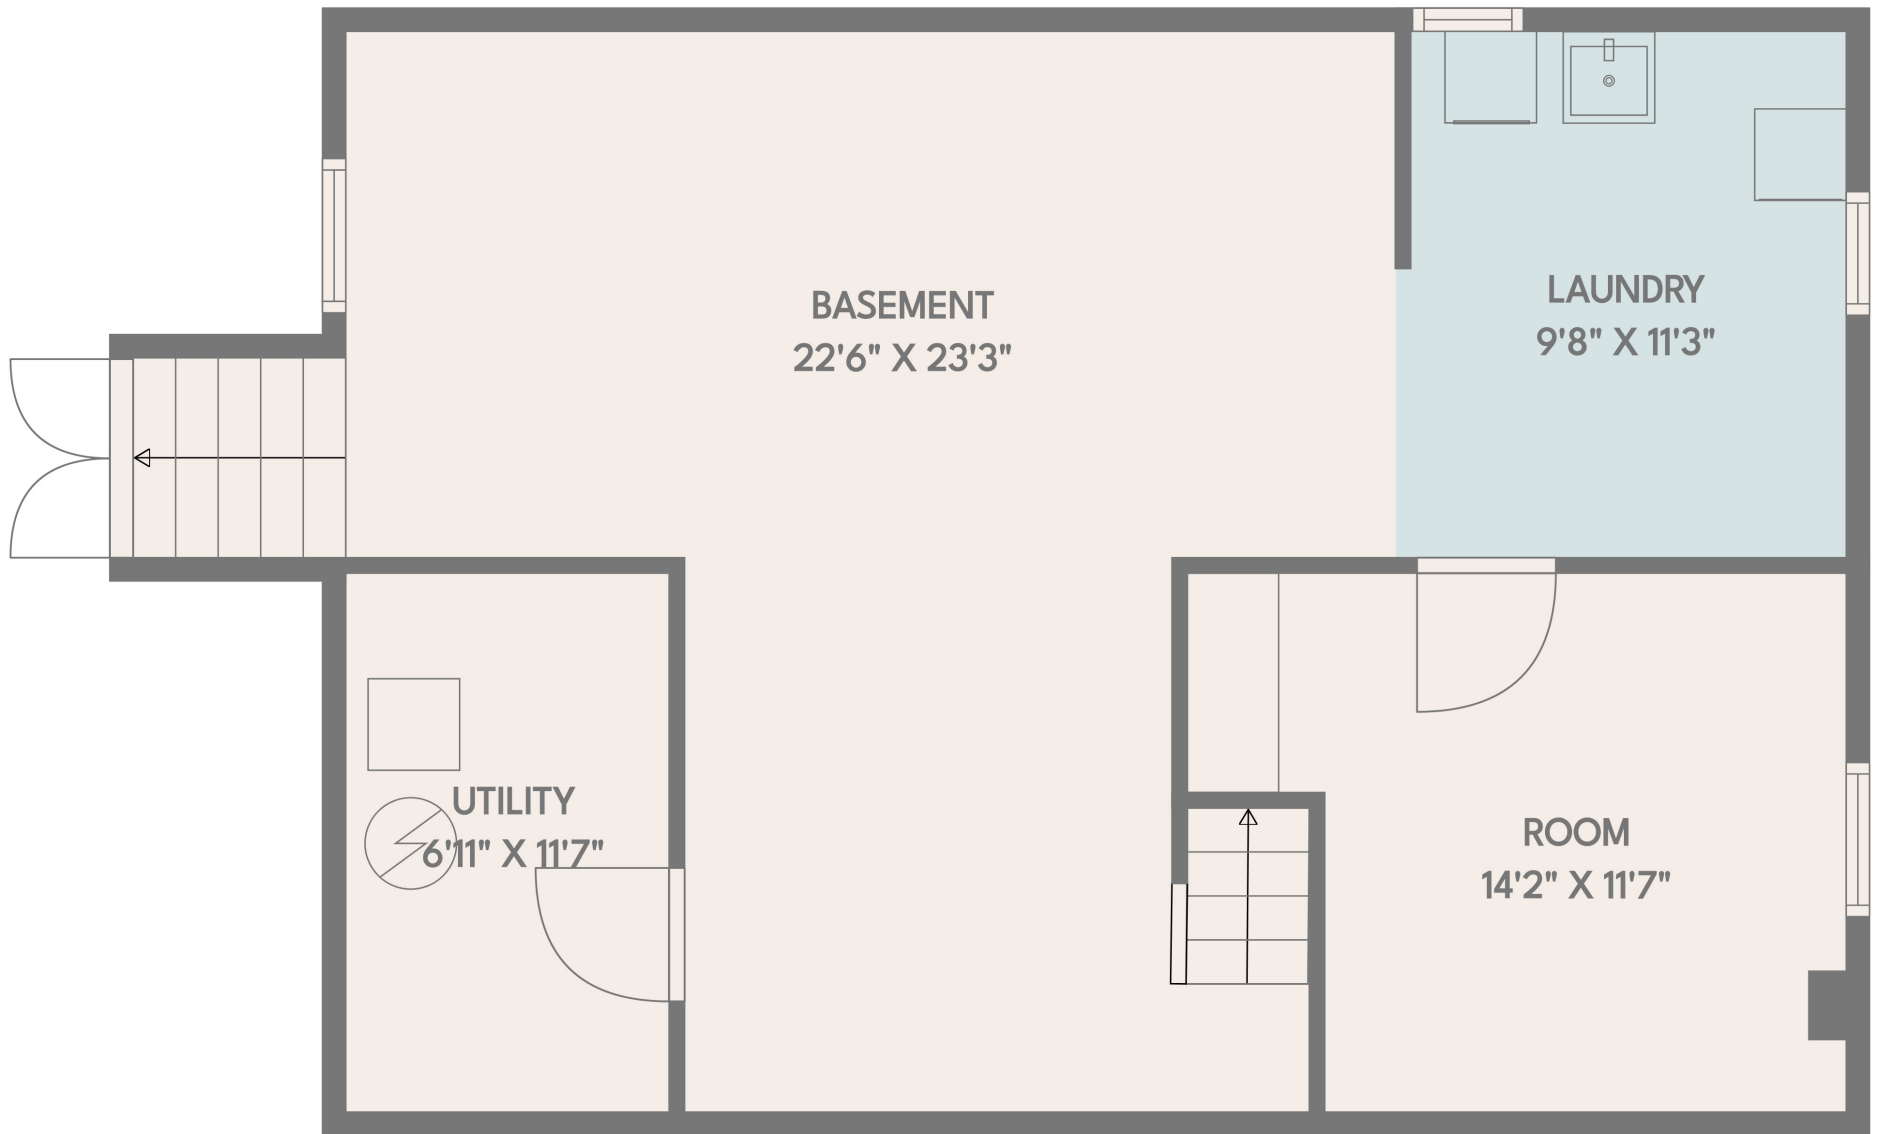

GARAGE

FIRST FLOOR

BASEMENT

**1ST FLOOR TOTAL: 1252 SQ. FT.**  
 EXCLUDED AREAS: GARAGE: 576 SQ. FT., BASEMENT: 420 SQ. FT.,  
 UTILITY: 87 SQ. FT., LAUNDRY: 113 SQ. FT., ROOM: 150 SQ. FT.,  
 PORCH: 112 SQ. FT., DECK: 70 SQ. FT., WALLS: 186 SQ. FT

CALCULATED MEASUREMENTS DEEMED HIGHLY RELIABLE BUT NOT GUARANTEED

**1ST FLOOR TOTAL: 1252 SQ. FT.**

EXCLUDED AREAS: GARAGE: 576 SQ. FT., BASEMENT: 420 SQ. FT.,  
 UTILITY: 87 SQ. FT., LAUNDRY: 113 SQ. FT., ROOM: 150 SQ. FT.,  
 PORCH: 112 SQ. FT., DECK: 70 SQ. FT., WALLS: 186 SQ. FT