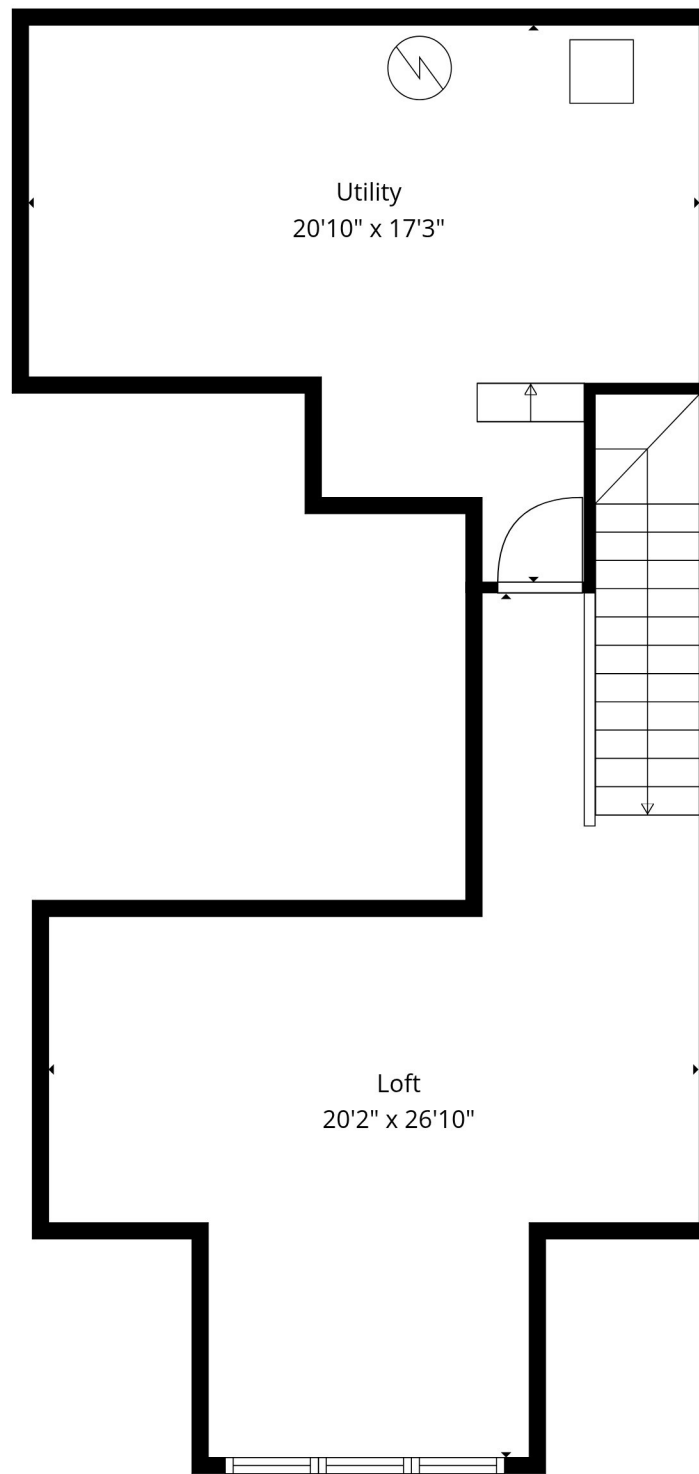

Total: 2080 sq. ft

1st Floor: 1723 sq. Ft, 2nd Floor: 357 sq. ft

Excluded Areas: Garage: 404 sq. Ft, Covered Patio: 116 sq. Ft, Porch: 132 sq. Ft,

Utility: 267 sq. Ft, Walls: 175 sq. ft

Total: 2080 sq. ft

1st Floor: 1723 sq. Ft, 2nd Floor: 357 sq. ft

Excluded Areas: Garage: 404 sq. Ft, Covered Patio: 116 sq. Ft, Porch: 132 sq. Ft,
Utility: 267 sq. Ft, Walls: 175 sq. ft