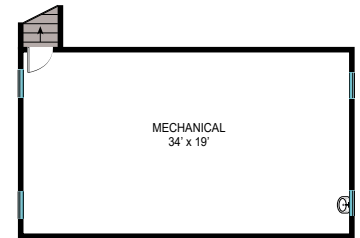

FIRST FLOOR
CEILING HEIGHT: 12'8"

BASEMENT
CEILING HEIGHT: 7'4"

ART STUDIO BASEMENT
CEILING HEIGHT: 7'6"

FIRST FLOOR INT: 3,385 ft²
 FIRST FLOOR OUT: 1,158 ft²
 BASEMENT: 1,476 ft²
 ART STUDIO BASEMENT: 646 ft²
 TOTAL INT: 5,507 ft²
 TOTAL OUT: 1,158 ft²
 TOTAL: 6,665 ft²

Scale in feet. Indicative only. Dimensions are approximate. All information contained herein is gathered from sources we believe to be reliable. However, we cannot guarantee its accuracy and interested persons should rely on their own enquiries.