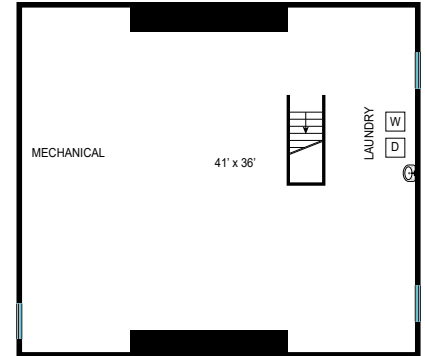

FIRST FLOOR
CEILING HEIGHT: 12'8"

BASEMENT
CEILING HEIGHT: 7'4"

ART STUDIO BASEMENT
CEILING HEIGHT: 7'6"

FIRST FLOOR INT: 3,385 ft²
 FIRST FLOOR OUT: 1,158 ft²
 BASEMENT: 1,476 ft²
 ART STUDIO BASEMENT: 646 ft²
 TOTAL INT: 5,507 ft²
 TOTAL OUT: 1,158 ft²
 TOTAL: 6,665 ft²

Scale in feet. Indicative only. Dimensions are approximate. All information contained herein is gathered from sources we believe to be reliable. However, we cannot guarantee its accuracy and interested persons should rely on their own enquiries.