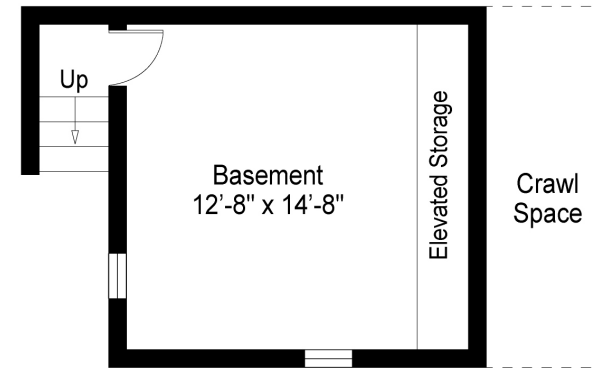

FIRST FLOOR

BASEMENT

Floor plan, furniture, and fixture measurements and dimensions are approximate and are for illustrative purposes only. The representative gives no guarantee, warranty or representation as to the accuracy and completeness of the floor plan.

Basement	60 Sq.Ft.
First Floor	1,100 Sq.Ft.
Total	1,160 Sq.Ft.

37 Trout Pond Road, Sag Harbor, 11963