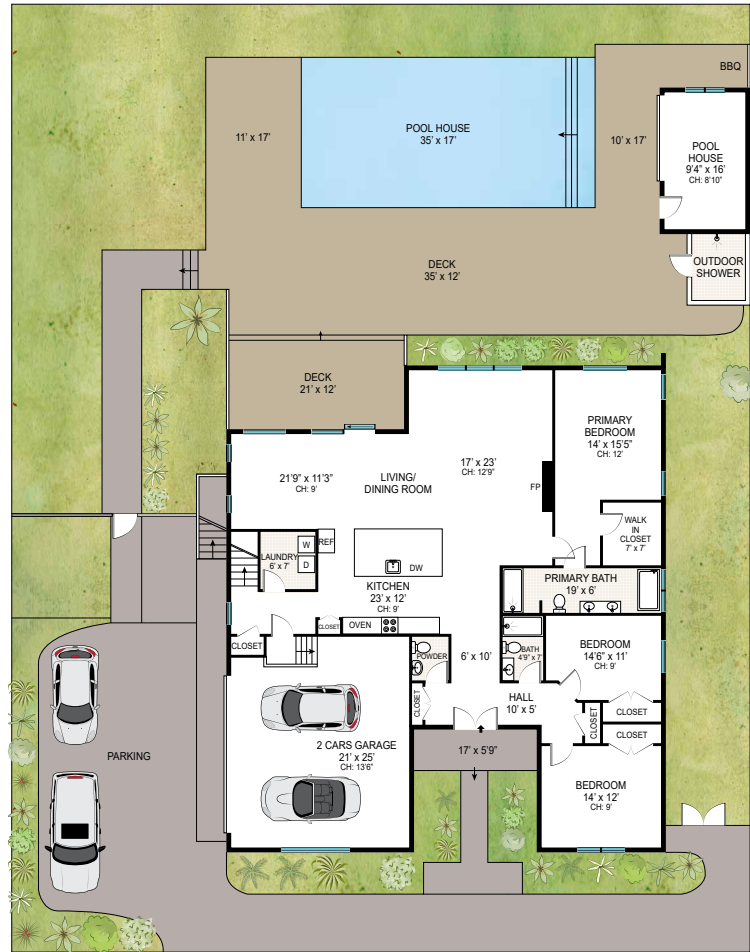

FIRST FLOOR

Scale in feet. Indicative only. Dimensions are approximate. All information contained herein is gathered from sources we believe to be reliable. However, we cannot guarantee its accuracy and interested persons should rely on their own enquiries.

58 Country Club Drive, Shelter Island

BASEMENT
CEILING HEIGHT: 7'9"

Scale in feet. Indicative only. Dimensions are approximate. All information contained herein is gathered from sources we believe to be reliable. However, we cannot guarantee its accuracy and interested persons should rely on their own enquiries.

BASEMENT
CEILING HEIGHT: 7'9"

FIRST FLOOR

Scale in feet. Indicative only. Dimensions are approximate. All information contained herein is gathered from sources we believe to be reliable. However, we cannot guarantee its accuracy and interested persons should rely on their own enquiries.