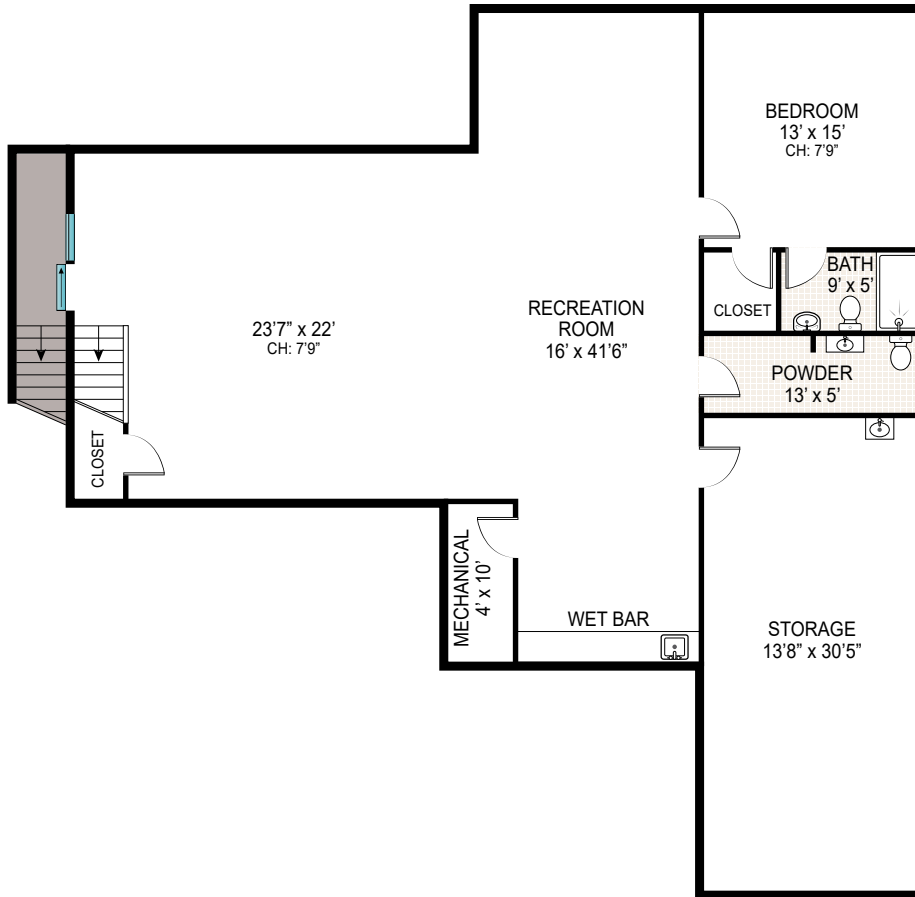

FIRST FLOOR

Scale in feet. Indicative only. Dimensions are approximate. All information contained herein is gathered from sources we believe to be reliable. However, we cannot guarantee its accuracy and interested persons should rely on their own enquiries.

58 Country Club Drive, Shelter Island

BASEMENT
CEILING HEIGHT: 7'9"

Scale in feet. Indicative only. Dimensions are approximate. All information contained herein is gathered from sources we believe to be reliable. However, we cannot guarantee its accuracy and interested persons should rely on their own enquiries.

BASEMENT
CEILING HEIGHT: 7'9"

FIRST FLOOR

Scale in feet. Indicative only. Dimensions are approximate. All information contained herein is gathered from sources we believe to be reliable. However, we cannot guarantee its accuracy and interested persons should rely on their own enquiries.