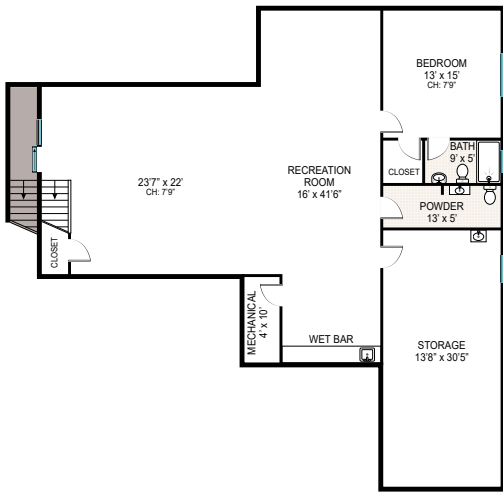

FIRST FLOOR

Scale in feet. Indicative only. Dimensions are approximate. All information contained herein is gathered from sources we believe to be reliable. However, we cannot guarantee its accuracy and interested persons should rely on their own enquiries.

58 Country Club Drive, Shelter Island

BASEMENT
CEILING HEIGHT: 7'9"

Scale in feet. Indicative only. Dimensions are approximate. All information contained herein is gathered from sources we believe to be reliable. However, we cannot guarantee its accuracy and interested persons should rely on their own enquiries.

BASEMENT
CEILING HEIGHT: 7'9"

FIRST FLOOR

Scale in feet. Indicative only. Dimensions are approximate. All information contained herein is gathered from sources we believe to be reliable. However, we cannot guarantee its accuracy and interested persons should rely on their own enquiries.