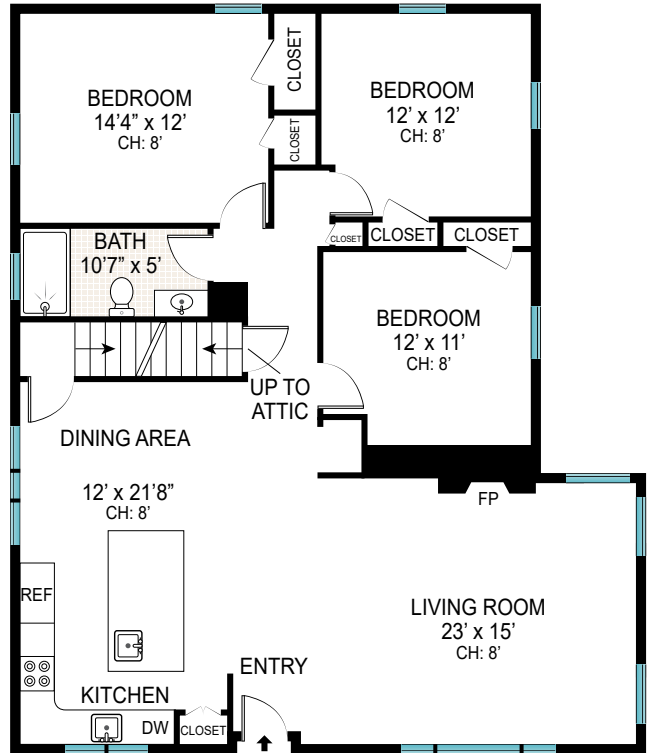

LOWER LEVEL

FIRST FLOOR
 CEILING HEIGHT: 8'

TOTAL: 2,676 SQ FT

Scale in feet. Indicative only. Dimensions are approximate. All information contained herein is gathered from sources we believe to be reliable. However, we cannot guarantee its accuracy and interested persons should rely on their own enquiries.